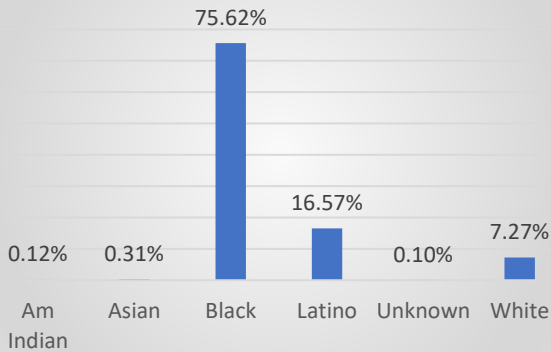

Sheriff's Daily Report

11/10/2021

Under the Custody of the Sheriff	
Total Male and Female	8,611
Jail Population	5,772
Community Corrections	2,839

Jail Population - Behind the Walls

Behind the Walls: Detainees that are physically housed under the Sheriff's custody 24 hours a day/7 days a week. This includes all populations listed on this chart - Divisional populations male & female, Outside Counties, Hospital, PRC, Women's Residential, & VRIC. Detainees in court-ordered treatment programs (PRC, Women's Residential, VRIC) are housed at CCDOC 24 hours a day/7 days week.

Sheriff's Daily Report

11/10/2021

CCSO Population Demographics

In Confinement

Gender Distribution

Race Distribution

Age Distribution

Community Corrections

Gender Distribution

Race Distribution

Age Distribution