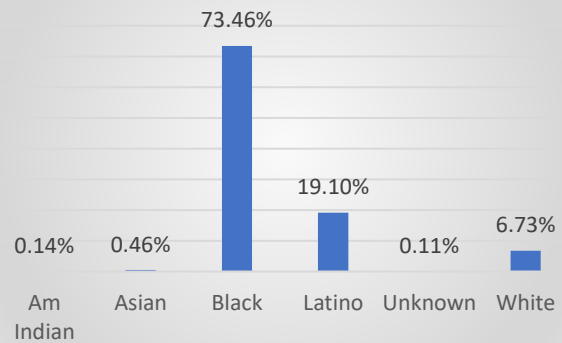

Sheriff's Daily Report

11/10/2021

Under the Custody of the Sheriff	
Total Male and Female	8,611
Jail Population	5,772
Community Corrections	2,839

Jail Population - Behind the Walls

Behind the Walls: Detainees that are physically housed under the Sheriff's custody 24 hours a day/7 days a week. This includes all populations listed on this chart - Divisional populations male & female, Outside Counties, Hospital, PRC, Women's Residential, & VRIC. Detainees in court-ordered treatment programs (PRC, Women's Residential, VRIC) are housed at CCDOC 24 hours a day/7 days week.

Sheriff's Daily Report

11/10/2021

CCSO Population Demographics

In Confinement

Gender Distribution

Race Distribution

Age Distribution

Community Corrections

Gender Distribution

Race Distribution

Age Distribution