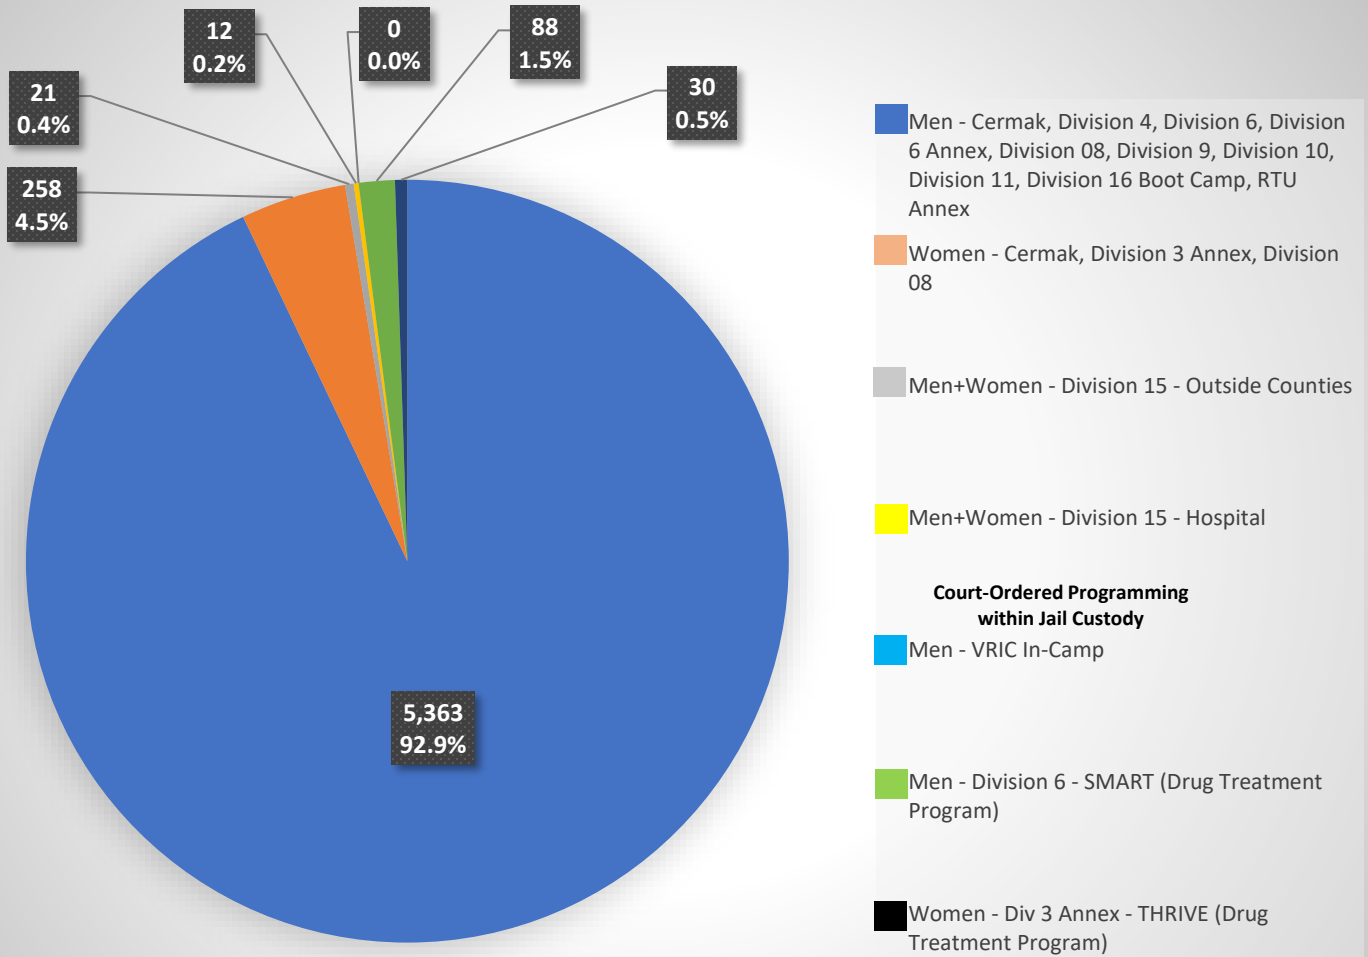

Sheriff's Daily Report

11/10/2021

Under the Custody of the Sheriff	
Total Male and Female	8,611
Jail Population	5,772
Community Corrections	2,839

Jail Population - Behind the Walls

Behind the Walls: Detainees that are physically housed under the Sheriff's custody 24 hours a day/7 days a week. This includes all populations listed on this chart - Divisional populations male & female, Outside Counties, Hospital, PRC, Women's Residential, & VRIC. Detainees in court-ordered treatment programs (PRC, Women's Residential, VRIC) are housed at CCDOC 24 hours a day/7 days week.

Sheriff's Daily Report

11/10/2021

CCSO Population Demographics

In Confinement

Gender Distribution

Race Distribution

Age Distribution

Community Corrections

Gender Distribution

Race Distribution

Age Distribution