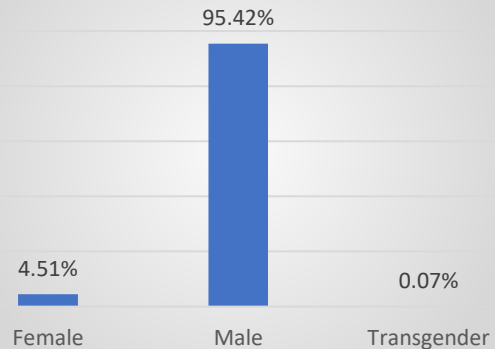

Sheriff's Daily Report

11/10/2021

Under the Custody of the Sheriff	
Total Male and Female	8,611
Jail Population	5,772
Community Corrections	2,839

Jail Population - Behind the Walls

Behind the Walls: Detainees that are physically housed under the Sheriff's custody 24 hours a day/7 days a week. This includes all populations listed on this chart - Divisional populations male & female, Outside Counties, Hospital, PRC, Women's Residential, & VRIC. Detainees in court-ordered treatment programs (PRC, Women's Residential, VRIC) are housed at CCDOC 24 hours a day/7 days week.

Sheriff's Daily Report

11/10/2021

CCSO Population Demographics

In Confinement

Gender Distribution

Race Distribution

Age Distribution

Community Corrections

Gender Distribution

Race Distribution

Age Distribution