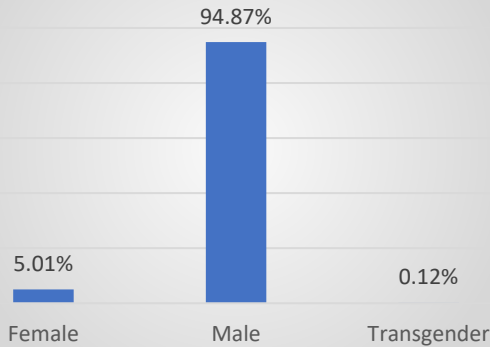

Sheriff's Daily Report

11/10/2021

CCSO Population Demographics

In Confinement

Gender Distribution