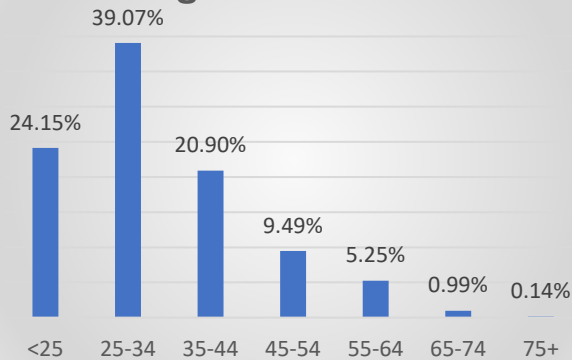

Sheriff's Daily Report

11/10/2021

Under the Custody of the Sheriff	
Total Male and Female	8,611
Jail Population	5,772
Community Corrections	2,839

Jail Population - Behind the Walls

Behind the Walls: Detainees that are physically housed under the Sheriff's custody 24 hours a day/7 days a week. This includes all populations listed on this chart - Divisional populations male & female, Outside Counties, Hospital, PRC, Women's Residential, & VRIC. Detainees in court-ordered treatment programs (PRC, Women's Residential, VRIC) are housed at CCDOC 24 hours a day/7 days week.

Sheriff's Daily Report

11/10/2021

CCSO Population Demographics

In Confinement

Gender Distribution

Race Distribution

Age Distribution

Community Corrections

Gender Distribution

Race Distribution

Age Distribution