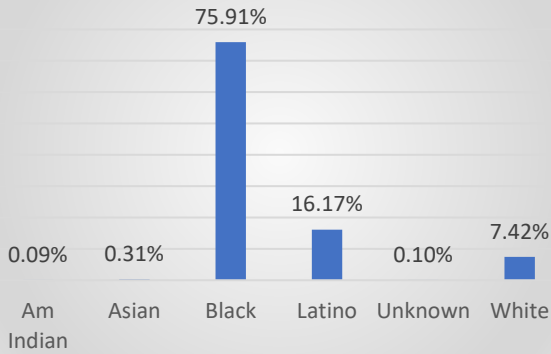

Sheriff's Daily Report

11/22/2021

Under the Custody of the Sheriff	
Total Male and Female	8,654
Jail Population	5,846
Community Corrections	2,808

Jail Population - Behind the Walls

Behind the Walls: Detainees that are physically housed under the Sheriff's custody 24 hours a day/7 days a week. This includes all populations listed on this chart - Divisional populations male & female, Outside Counties, Hospital, PRC, Women's Residential, & VRIC. Detainees in court-ordered treatment programs (PRC, Women's Residential, VRIC) are housed at CCDOC 24 hours a day/7 days week.

Sheriff's Daily Report

11/22/2021

CCSO Population Demographics

In Confinement

Community Corrections

Gender Distribution

Gender Distribution

Race Distribution

Race Distribution

Age Distribution

Age Distribution