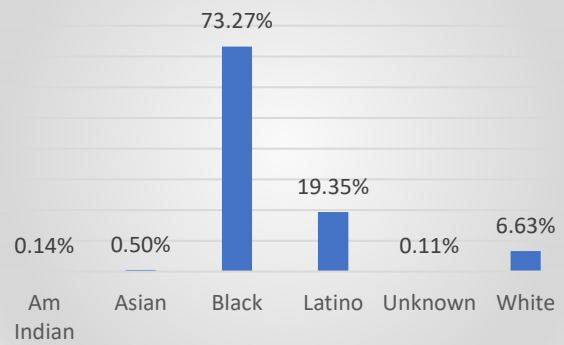

Sheriff's Daily Report

11/22/2021

Under the Custody of the Sheriff	
Total Male and Female	8,654
Jail Population	5,846
Community Corrections	2,808

Jail Population - Behind the Walls

Behind the Walls: Detainees that are physically housed under the Sheriff's custody 24 hours a day/7 days a week. This includes all populations listed on this chart - Divisional populations male & female, Outside Counties, Hospital, PRC, Women's Residential, & VRIC. Detainees in court-ordered treatment programs (PRC, Women's Residential, VRIC) are housed at CCDOC 24 hours a day/7 days week.

Sheriff's Daily Report

11/22/2021

CCSO Population Demographics

In Confinement

Community Corrections

Gender Distribution

Gender Distribution

Race Distribution

Race Distribution

Age Distribution

Age Distribution