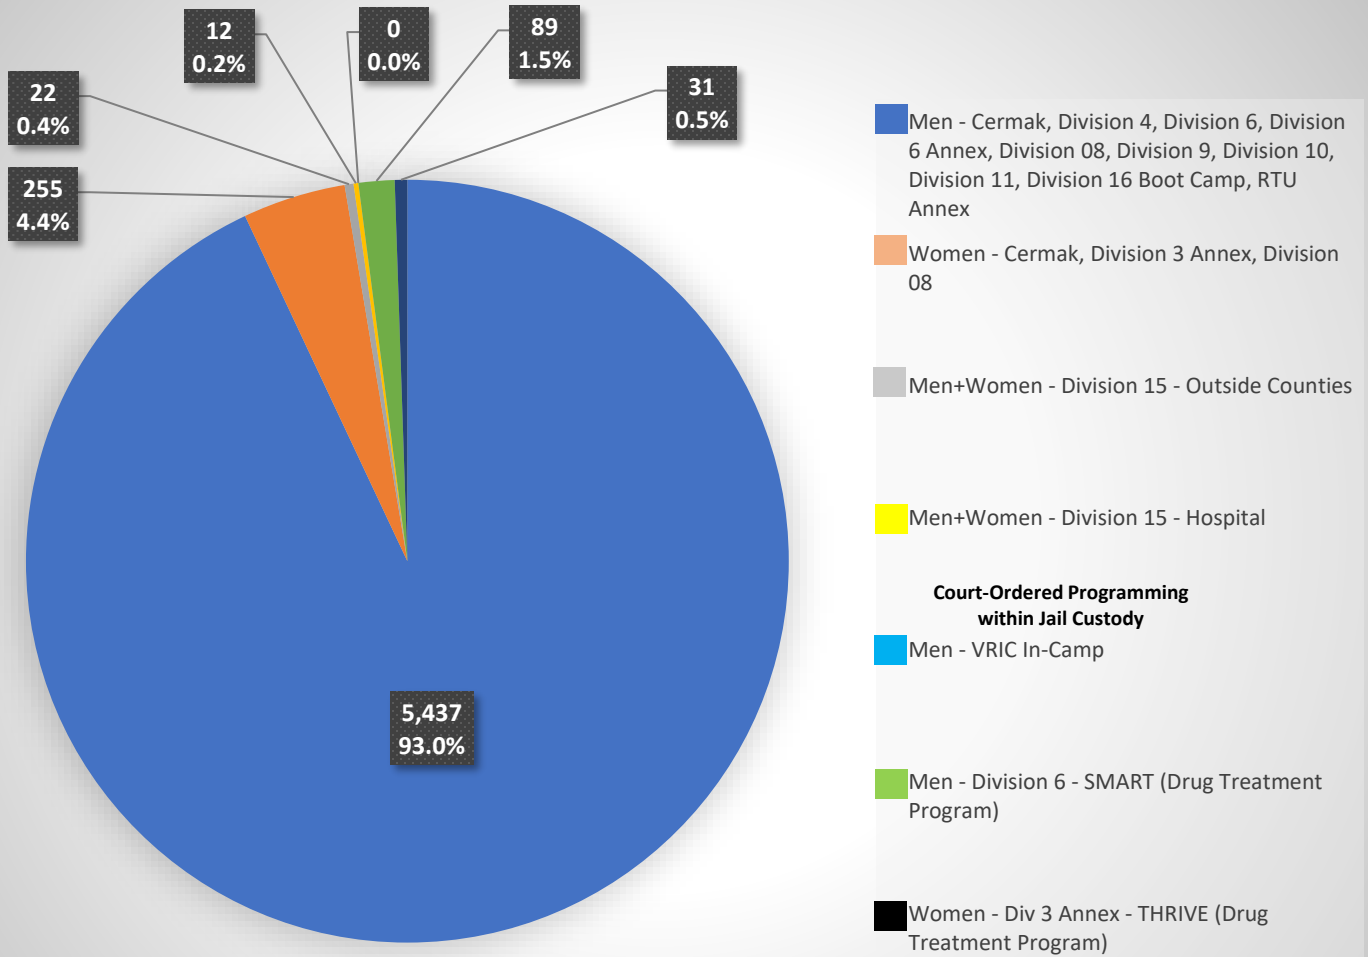

Sheriff's Daily Report

11/22/2021

Under the Custody of the Sheriff	
Total Male and Female	8,654
Jail Population	5,846
Community Corrections	2,808

Jail Population - Behind the Walls

Behind the Walls: Detainees that are physically housed under the Sheriff's custody 24 hours a day/7 days a week. This includes all populations listed on this chart - Divisional populations male & female, Outside Counties, Hospital, PRC, Women's Residential, & VRIC. Detainees in court-ordered treatment programs (PRC, Women's Residential, VRIC) are housed at CCDOC 24 hours a day/7 days week.

Sheriff's Daily Report

11/22/2021

CCSO Population Demographics

In Confinement

Community Corrections

Gender Distribution

Gender Distribution

Race Distribution

Race Distribution

Age Distribution

Age Distribution