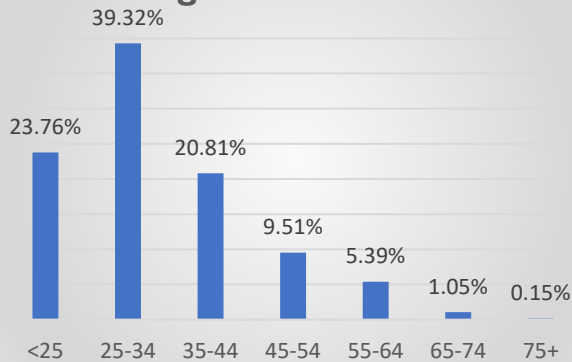

Sheriff's Daily Report

11/22/2021

Under the Custody of the Sheriff	
Total Male and Female	8,654
Jail Population	5,846
Community Corrections	2,808

Jail Population - Behind the Walls

Behind the Walls: Detainees that are physically housed under the Sheriff's custody 24 hours a day/7 days a week. This includes all populations listed on this chart - Divisional populations male & female, Outside Counties, Hospital, PRC, Women's Residential, & VRIC. Detainees in court-ordered treatment programs (PRC, Women's Residential, VRIC) are housed at CCDOC 24 hours a day/7 days week.

Sheriff's Daily Report

11/22/2021

CCSO Population Demographics

In Confinement

Community Corrections

Gender Distribution

Gender Distribution

Race Distribution

Race Distribution

Age Distribution

Age Distribution