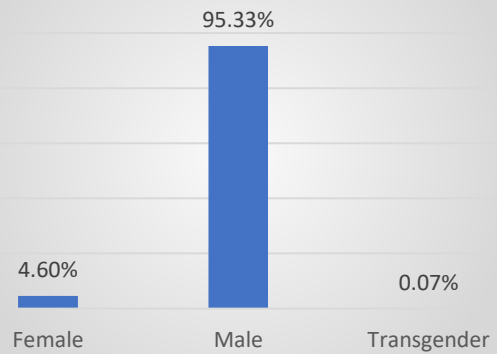

Sheriff's Daily Report

11/22/2021

Under the Custody of the Sheriff	
Total Male and Female	8,654
Jail Population	5,846
Community Corrections	2,808

Jail Population - Behind the Walls

Behind the Walls: Detainees that are physically housed under the Sheriff's custody 24 hours a day/7 days a week. This includes all populations listed on this chart - Divisional populations male & female, Outside Counties, Hospital, PRC, Women's Residential, & VRIC. Detainees in court-ordered treatment programs (PRC, Women's Residential, VRIC) are housed at CCDOC 24 hours a day/7 days week.

Sheriff's Daily Report

11/22/2021

CCSO Population Demographics

In Confinement

Community Corrections

Gender Distribution

Gender Distribution

Race Distribution

Race Distribution

Age Distribution

Age Distribution