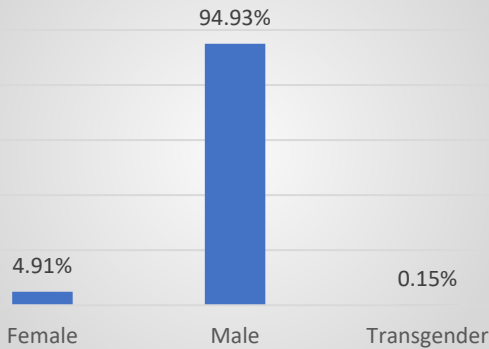

Sheriff's Daily Report

11/22/2021

Under the Custody of the Sheriff	
Total Male and Female	8,654
Jail Population	5,846
Community Corrections	2,808

Jail Population - Behind the Walls

Behind the Walls: Detainees that are physically housed under the Sheriff's custody 24 hours a day/7 days a week. This includes all populations listed on this chart - Divisional populations male & female, Outside Counties, Hospital, PRC, Women's Residential, & VRIC. Detainees in court-ordered treatment programs (PRC, Women's Residential, VRIC) are housed at CCDOC 24 hours a day/7 days week.

Sheriff's Daily Report

11/22/2021

CCSO Population Demographics

In Confinement

Community Corrections

Gender Distribution

Gender Distribution

Race Distribution

Race Distribution

Age Distribution

Age Distribution