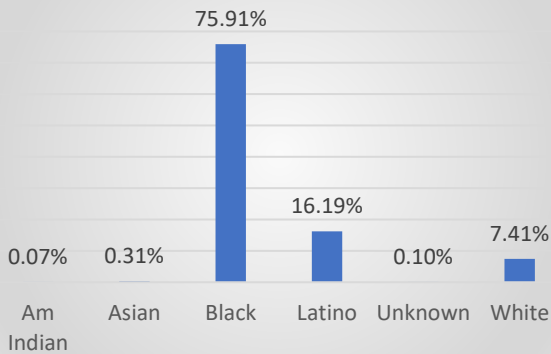

Sheriff's Daily Report

11/24/2021

Under the Custody of the Sheriff	
Total Male and Female	8,598
Jail Population	5,809
Community Corrections	2,789

Jail Population - Behind the Walls

Behind the Walls: Detainees that are physically housed under the Sheriff's custody 24 hours a day/7 days a week. This includes all populations listed on this chart - Divisional populations male & female, Outside Counties, Hospital, PRC, Women's Residential, & VRIC. Detainees in court-ordered treatment programs (PRC, Women's Residential, VRIC) are housed at CCDOC 24 hours a day/7 days week.

Sheriff's Daily Report

11/24/2021

CCSO Population Demographics

In Confinement

Gender Distribution

Race Distribution

Age Distribution

Community Corrections

Gender Distribution

Race Distribution

Age Distribution