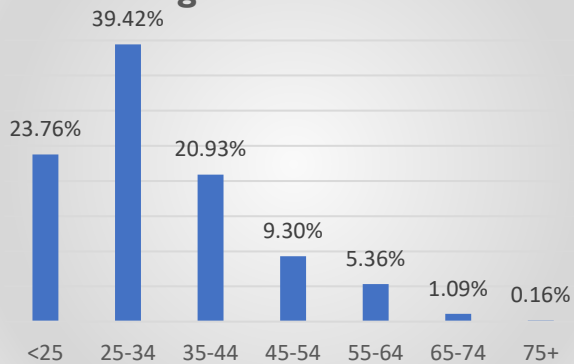

Sheriff's Daily Report

11/24/2021

Under the Custody of the Sheriff	
Total Male and Female	8,598
Jail Population	5,809
Community Corrections	2,789

Jail Population - Behind the Walls

Behind the Walls: Detainees that are physically housed under the Sheriff's custody 24 hours a day/7 days a week. This includes all populations listed on this chart - Divisional populations male & female, Outside Counties, Hospital, PRC, Women's Residential, & VRIC. Detainees in court-ordered treatment programs (PRC, Women's Residential, VRIC) are housed at CCDOC 24 hours a day/7 days week.

Sheriff's Daily Report

11/24/2021

CCSO Population Demographics

In Confinement

Gender Distribution

Race Distribution

Age Distribution

Community Corrections

Gender Distribution

Race Distribution

Age Distribution