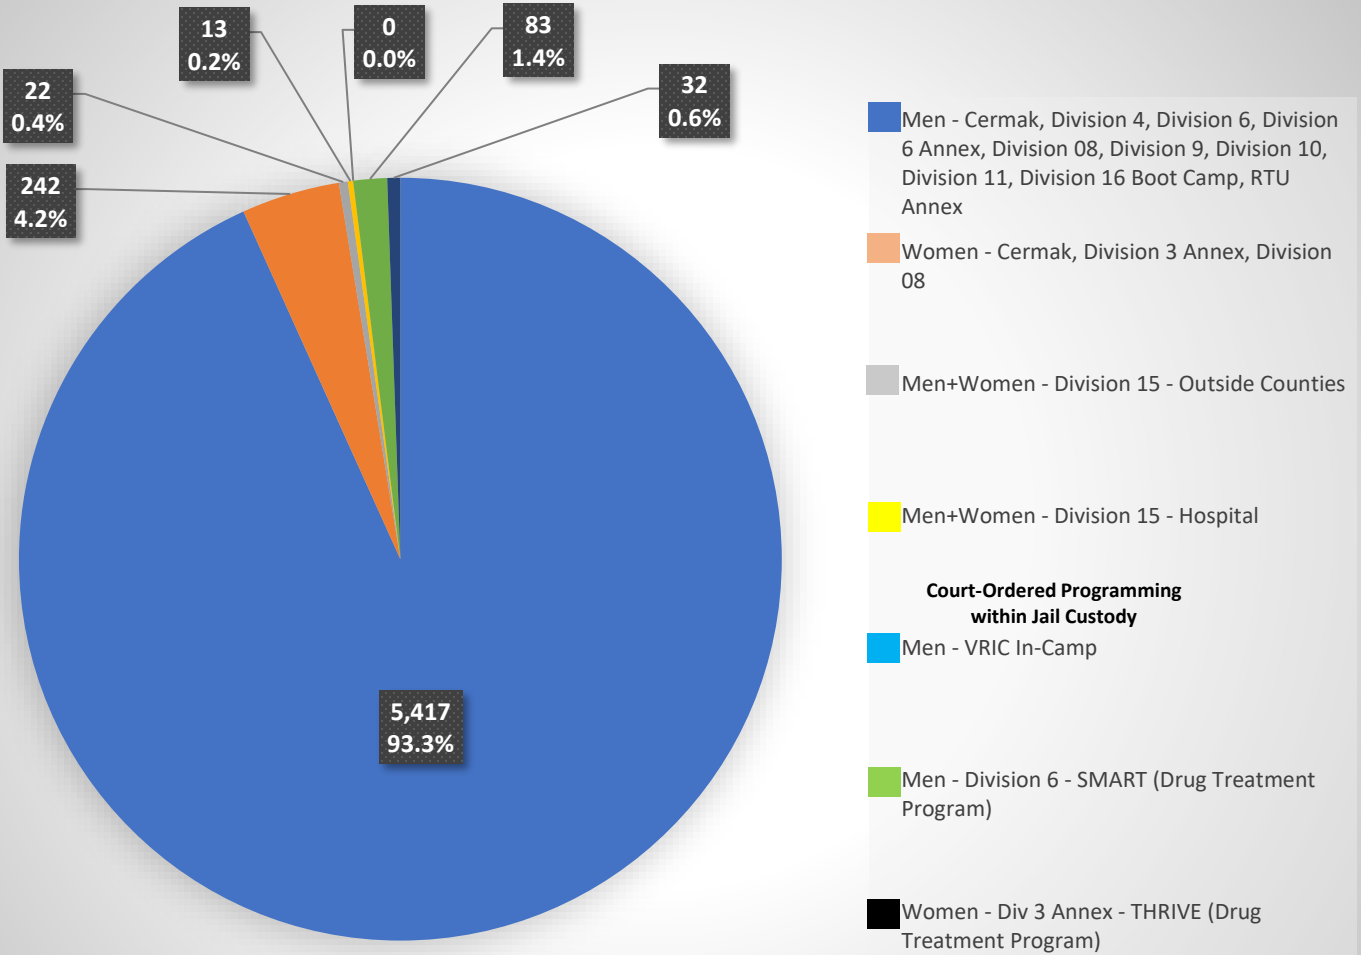

Sheriff's Daily Report

11/24/2021

Under the Custody of the Sheriff	
Total Male and Female	8,598
Jail Population	5,809
Community Corrections	2,789

Jail Population - Behind the Walls

Behind the Walls: Detainees that are physically housed under the Sheriff's custody 24 hours a day/7 days a week. This includes all populations listed on this chart - Divisional populations male & female, Outside Counties, Hospital, PRC, Women's Residential, & VRIC. Detainees in court-ordered treatment programs (PRC, Women's Residential, VRIC) are housed at CCDOC 24 hours a day/7 days week.

Sheriff's Daily Report

11/24/2021

CCSO Population Demographics

In Confinement

Gender Distribution

Race Distribution

Age Distribution

Community Corrections

Gender Distribution

Race Distribution

Age Distribution