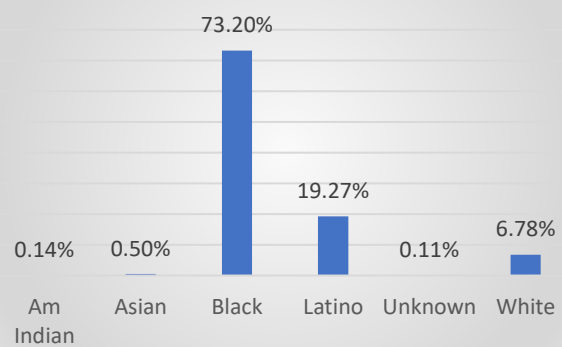

Sheriff's Daily Report

11/24/2021

Under the Custody of the Sheriff	
Total Male and Female	8,598
Jail Population	5,809
Community Corrections	2,789

Jail Population - Behind the Walls

Behind the Walls: Detainees that are physically housed under the Sheriff's custody 24 hours a day/7 days a week. This includes all populations listed on this chart - Divisional populations male & female, Outside Counties, Hospital, PRC, Women's Residential, & VRIC. Detainees in court-ordered treatment programs (PRC, Women's Residential, VRIC) are housed at CCDOC 24 hours a day/7 days week.

Sheriff's Daily Report

11/24/2021

CCSO Population Demographics

In Confinement

Gender Distribution

Race Distribution

Age Distribution

Community Corrections

Gender Distribution

Race Distribution

Age Distribution