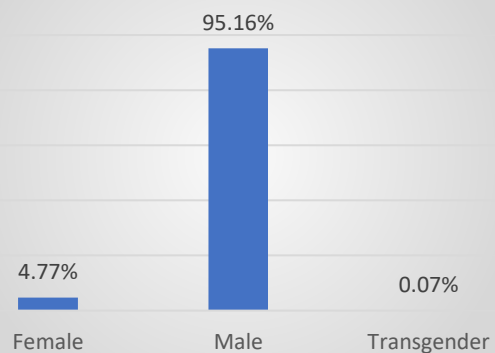

Sheriff's Daily Report

11/24/2021

Under the Custody of the Sheriff	
Total Male and Female	8,598
Jail Population	5,809
Community Corrections	2,789

Jail Population - Behind the Walls

Behind the Walls: Detainees that are physically housed under the Sheriff's custody 24 hours a day/7 days a week. This includes all populations listed on this chart - Divisional populations male & female, Outside Counties, Hospital, PRC, Women's Residential, & VRIC. Detainees in court-ordered treatment programs (PRC, Women's Residential, VRIC) are housed at CCDOC 24 hours a day/7 days week.

Sheriff's Daily Report

11/24/2021

CCSO Population Demographics

In Confinement

Gender Distribution

Race Distribution

Age Distribution

Community Corrections

Gender Distribution

Race Distribution

Age Distribution