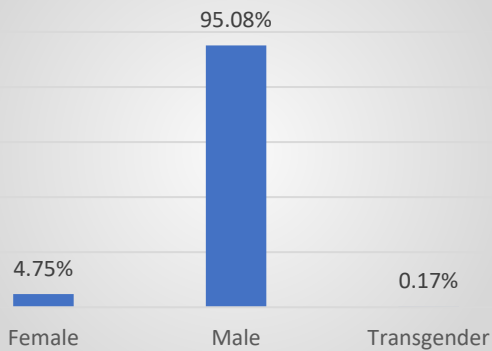

Sheriff's Daily Report

11/24/2021

CCSO Population Demographics

In Confinement

Gender Distribution