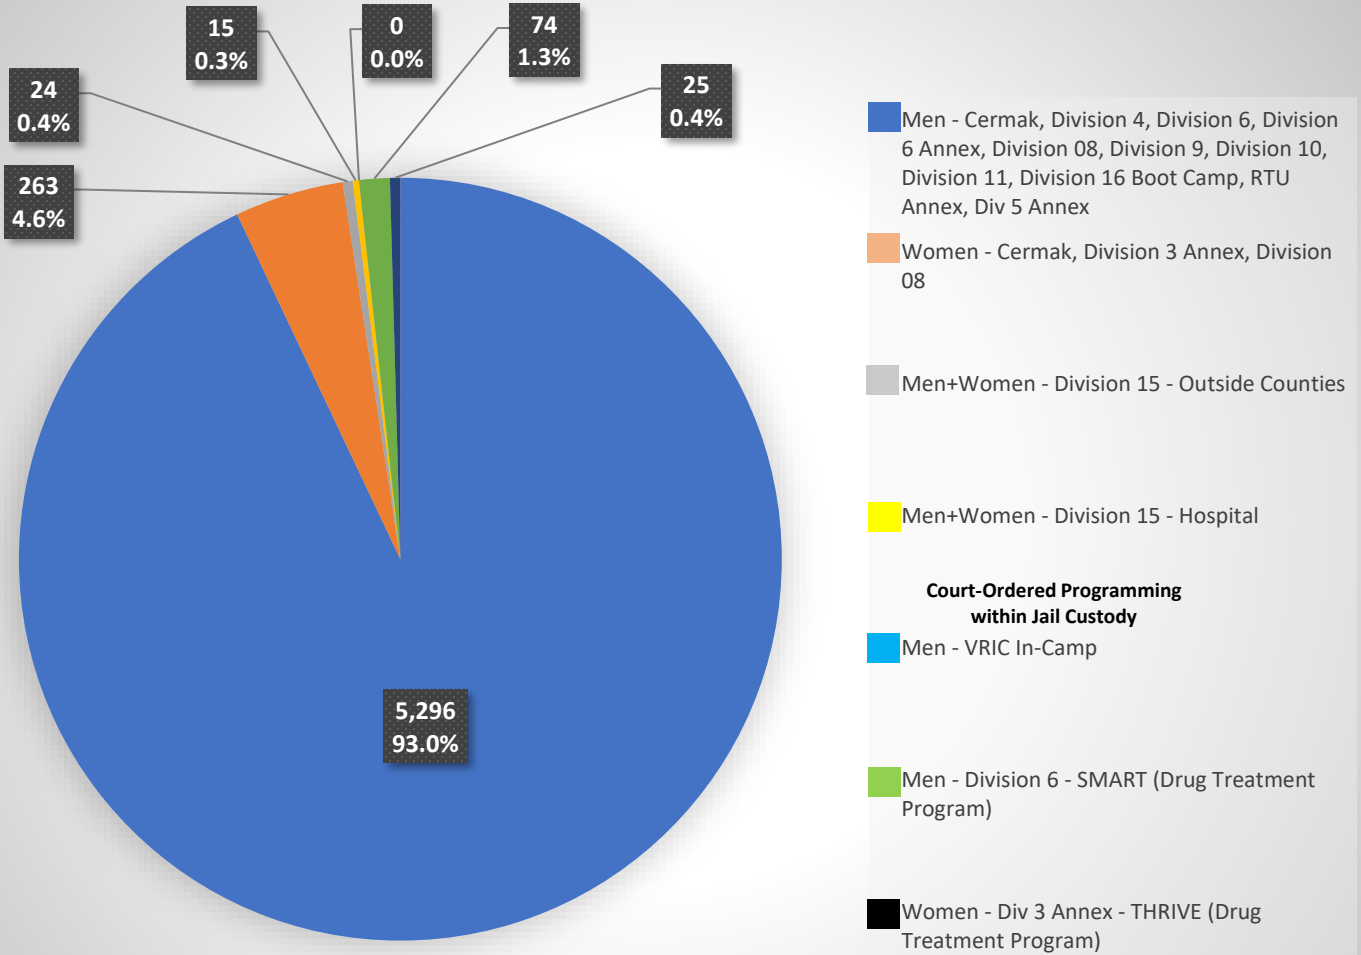

## 12/14/2021

Under the Custody of the Sheriff	
<b>Total Male and Female</b>	<b>8,422</b>
Jail Population	5,697
Community Corrections	2,725

### Jail Population - Behind the Walls

Behind the Walls: Detainees that are physically housed under the Sheriff's custody 24 hours a day/7 days a week. This includes all populations listed on this chart - Divisional populations male & female, Outside Counties, Hospital, PRC, Women's Residential, & VRIC. Detainees in court-ordered treatment programs (PRC, Women's Residential, VRIC) are housed at CCDOC 24 hours a day/7 days week.

#### Race Distribution

#### Age Distribution