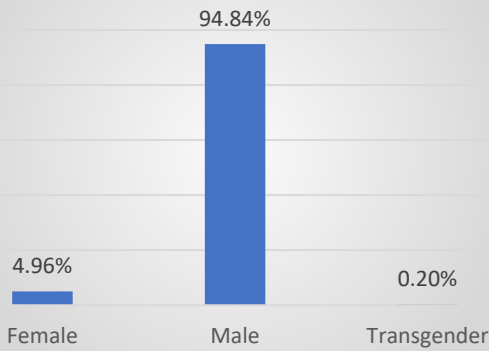

Sheriff's Daily Report

12/14/2021

CCSO Population Demographics

In Confinement

Gender Distribution