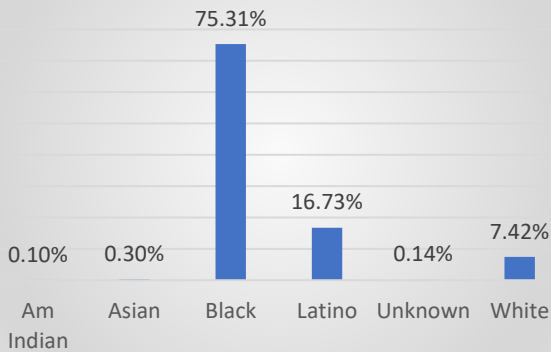

Sheriff's Daily Report

1/6/2022

Under the Custody of the Sheriff	
Total Male and Female	8,391
Jail Population	5,751
Community Corrections	2,640

Jail Population - Behind the Walls

Behind the Walls: Detainees that are physically housed under the Sheriff's custody 24 hours a day/7 days a week. This includes all populations listed on this chart - Divisional populations male & female, Outside Counties, Hospital, PRC, Women's Residential, & VRIC. Detainees in court-ordered treatment programs (PRC, Women's Residential, VRIC) are housed at CCDOC 24 hours a day/7 days week.

Sheriff's Daily Report

1/6/2022

CCSO Population Demographics

In Confinement

Gender Distribution

Race Distribution

Age Distribution

Community Corrections

Gender Distribution

Race Distribution

Age Distribution