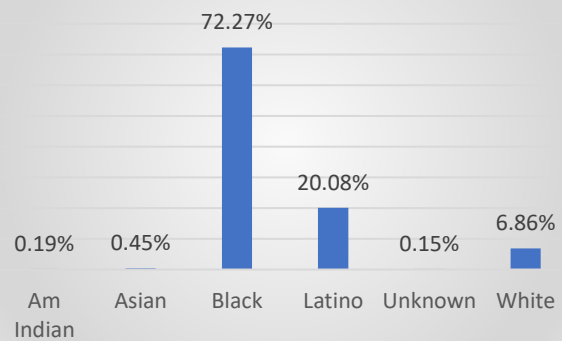

Sheriff's Daily Report

1/6/2022

Under the Custody of the Sheriff	
Total Male and Female	8,391
Jail Population	5,751
Community Corrections	2,640

Jail Population - Behind the Walls

Behind the Walls: Detainees that are physically housed under the Sheriff's custody 24 hours a day/7 days a week. This includes all populations listed on this chart - Divisional populations male & female, Outside Counties, Hospital, PRC, Women's Residential, & VRIC. Detainees in court-ordered treatment programs (PRC, Women's Residential, VRIC) are housed at CCDOC 24 hours a day/7 days week.

Sheriff's Daily Report

1/6/2022

CCSO Population Demographics

In Confinement

Gender Distribution

Race Distribution

Age Distribution

Community Corrections

Gender Distribution

Race Distribution

Age Distribution