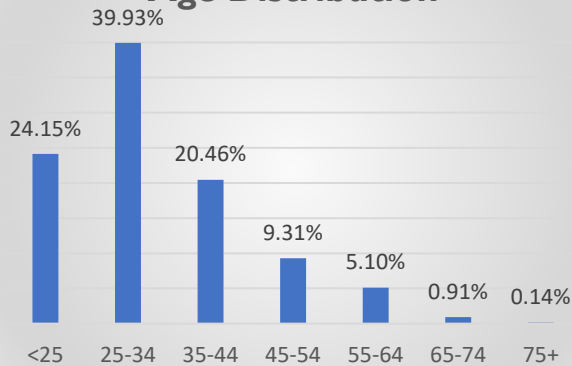

Sheriff's Daily Report

1/6/2022

Under the Custody of the Sheriff	
Total Male and Female	8,391
Jail Population	5,751
Community Corrections	2,640

Jail Population - Behind the Walls

Behind the Walls: Detainees that are physically housed under the Sheriff's custody 24 hours a day/7 days a week. This includes all populations listed on this chart - Divisional populations male & female, Outside Counties, Hospital, PRC, Women's Residential, & VRIC. Detainees in court-ordered treatment programs (PRC, Women's Residential, VRIC) are housed at CCDOC 24 hours a day/7 days week.

Sheriff's Daily Report

1/6/2022

CCSO Population Demographics

In Confinement

Gender Distribution

Race Distribution

Age Distribution

Community Corrections

Gender Distribution

Race Distribution

Age Distribution