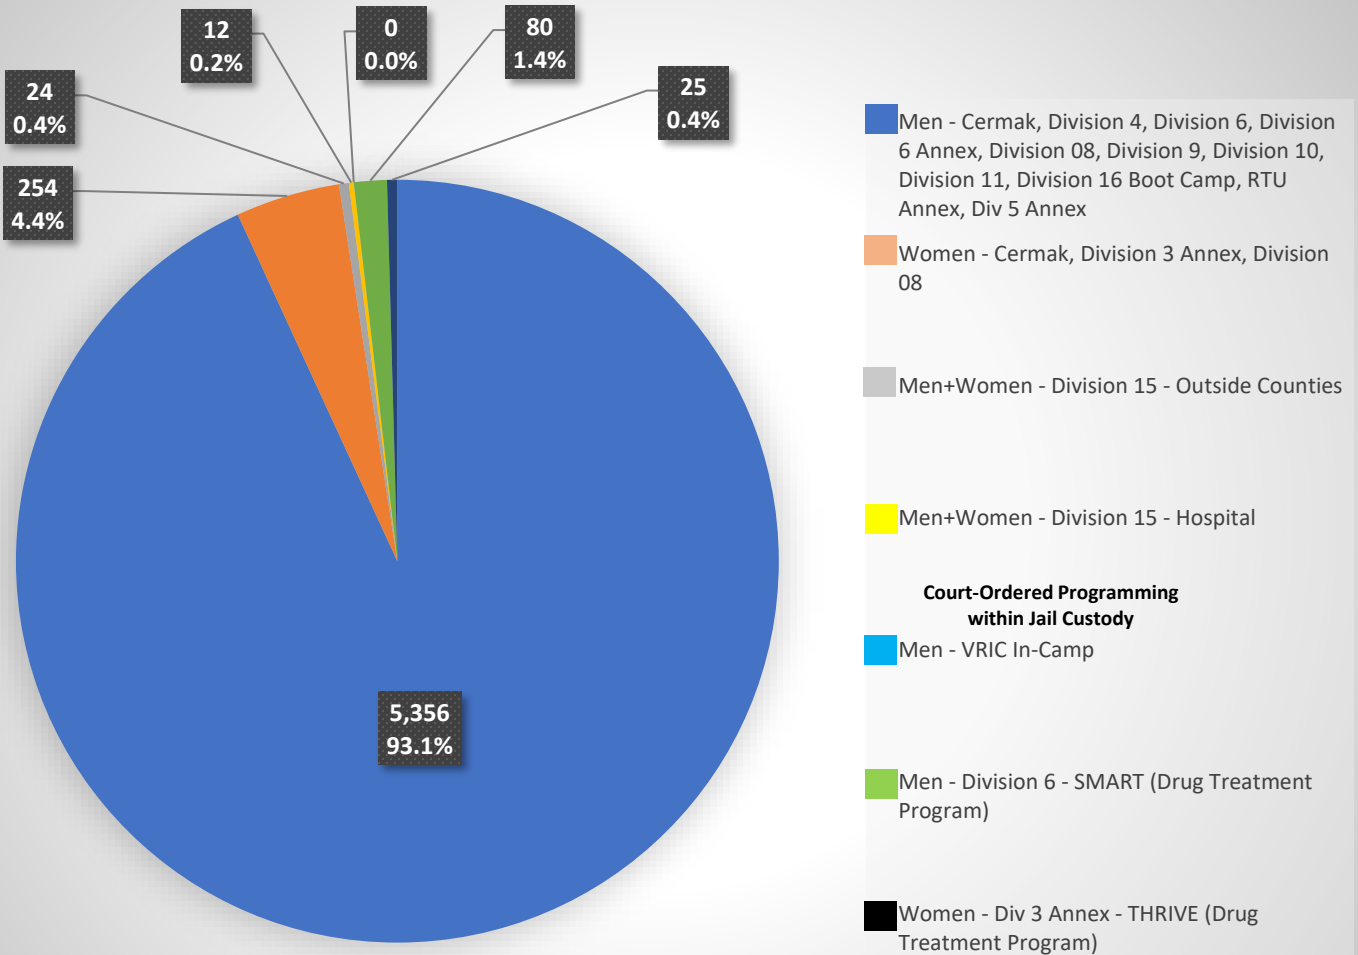

Sheriff's Daily Report

1/6/2022

Under the Custody of the Sheriff	
Total Male and Female	8,391
Jail Population	5,751
Community Corrections	2,640

Jail Population - Behind the Walls

Behind the Walls: Detainees that are physically housed under the Sheriff's custody 24 hours a day/7 days a week. This includes all populations listed on this chart - Divisional populations male & female, Outside Counties, Hospital, PRC, Women's Residential, & VRIC. Detainees in court-ordered treatment programs (PRC, Women's Residential, VRIC) are housed at CCDOC 24 hours a day/7 days week.

Sheriff's Daily Report

1/6/2022

CCSO Population Demographics

In Confinement

Gender Distribution

Race Distribution

Age Distribution

Community Corrections

Gender Distribution

Race Distribution

Age Distribution