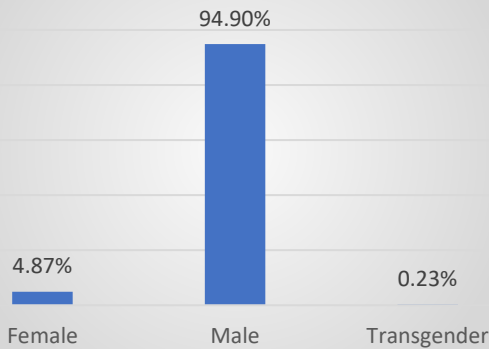

CCSO Population Demographics

In Confinement

Gender Distribution