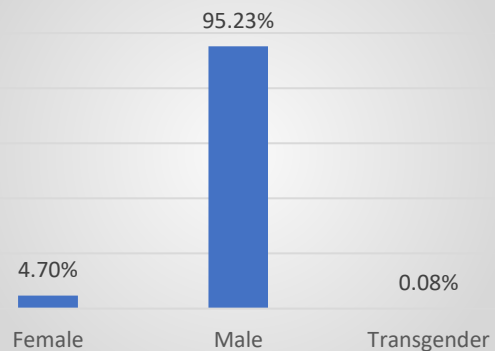

Sheriff's Daily Report

1/6/2022

Under the Custody of the Sheriff	
Total Male and Female	8,391
Jail Population	5,751
Community Corrections	2,640

Jail Population - Behind the Walls

Behind the Walls: Detainees that are physically housed under the Sheriff's custody 24 hours a day/7 days a week. This includes all populations listed on this chart - Divisional populations male & female, Outside Counties, Hospital, PRC, Women's Residential, & VRIC. Detainees in court-ordered treatment programs (PRC, Women's Residential, VRIC) are housed at CCDOC 24 hours a day/7 days week.

Sheriff's Daily Report

1/6/2022

CCSO Population Demographics

In Confinement

Gender Distribution

Race Distribution

Age Distribution

Community Corrections

Gender Distribution

Race Distribution

Age Distribution