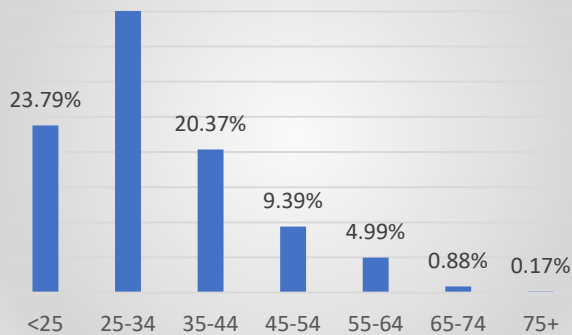

Sheriff's Daily Report

1/30/2022

Under the Custody of the Sheriff	
Total Male and Female	8,562
Jail Population	6,016
Community Corrections	2,546

Jail Population - Behind the Walls

Behind the Walls: Detainees that are physically housed under the Sheriff's custody 24 hours a day/7 days a week. This includes all populations listed on this chart - Divisional populations male & female, Outside Counties, Hospital, PRC, Women's Residential, & VRIC. Detainees in court-ordered treatment programs (PRC, Women's Residential, VRIC) are housed at CCDOC 24 hours a day/7 days week.

Sheriff's Daily Report

1/30/2022

CCSO Population Demographics

In Confinement

Gender Distribution

Race Distribution

Age Distribution

Community Corrections

Gender Distribution

Race Distribution

Age Distribution