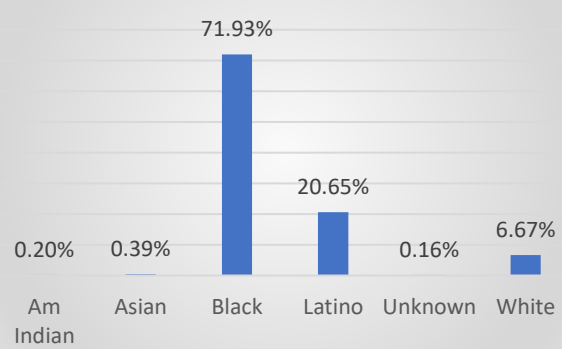

Sheriff's Daily Report

1/30/2022

Under the Custody of the Sheriff	
Total Male and Female	8,562
Jail Population	6,016
Community Corrections	2,546

Jail Population - Behind the Walls

Behind the Walls: Detainees that are physically housed under the Sheriff's custody 24 hours a day/7 days a week. This includes all populations listed on this chart - Divisional populations male & female, Outside Counties, Hospital, PRC, Women's Residential, & VRIC. Detainees in court-ordered treatment programs (PRC, Women's Residential, VRIC) are housed at CCDOC 24 hours a day/7 days week.

Sheriff's Daily Report

1/30/2022

CCSO Population Demographics

In Confinement

Gender Distribution

Race Distribution

Age Distribution

Community Corrections

Gender Distribution

Race Distribution

Age Distribution