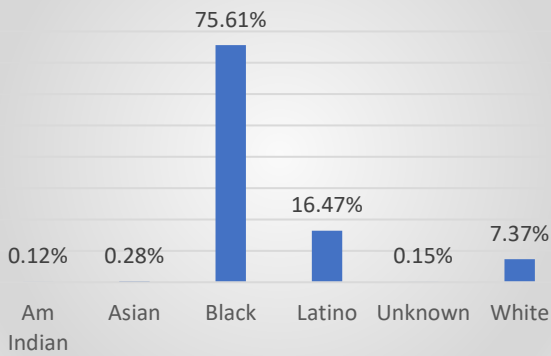

Sheriff's Daily Report

1/30/2022

Under the Custody of the Sheriff	
Total Male and Female	8,562
Jail Population	6,016
Community Corrections	2,546

Jail Population - Behind the Walls

Behind the Walls: Detainees that are physically housed under the Sheriff's custody 24 hours a day/7 days a week. This includes all populations listed on this chart - Divisional populations male & female, Outside Counties, Hospital, PRC, Women's Residential, & VRIC. Detainees in court-ordered treatment programs (PRC, Women's Residential, VRIC) are housed at CCDOC 24 hours a day/7 days week.

Sheriff's Daily Report

1/30/2022

CCSO Population Demographics

In Confinement

Gender Distribution

Race Distribution

Age Distribution

Community Corrections

Gender Distribution

Race Distribution

Age Distribution