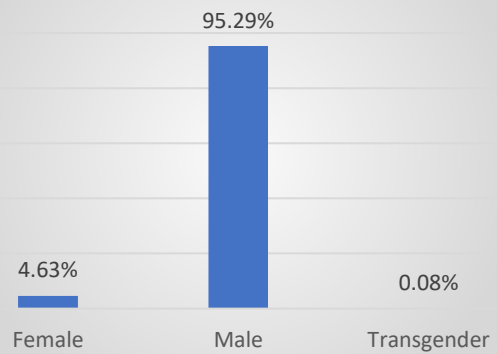

Sheriff's Daily Report

1/30/2022

Under the Custody of the Sheriff	
Total Male and Female	8,562
Jail Population	6,016
Community Corrections	2,546

Jail Population - Behind the Walls

Behind the Walls: Detainees that are physically housed under the Sheriff's custody 24 hours a day/7 days a week. This includes all populations listed on this chart - Divisional populations male & female, Outside Counties, Hospital, PRC, Women's Residential, & VRIC. Detainees in court-ordered treatment programs (PRC, Women's Residential, VRIC) are housed at CCDOC 24 hours a day/7 days week.

Sheriff's Daily Report

1/30/2022

CCSO Population Demographics

In Confinement

Gender Distribution

Race Distribution

Age Distribution

Community Corrections

Gender Distribution

Race Distribution

Age Distribution