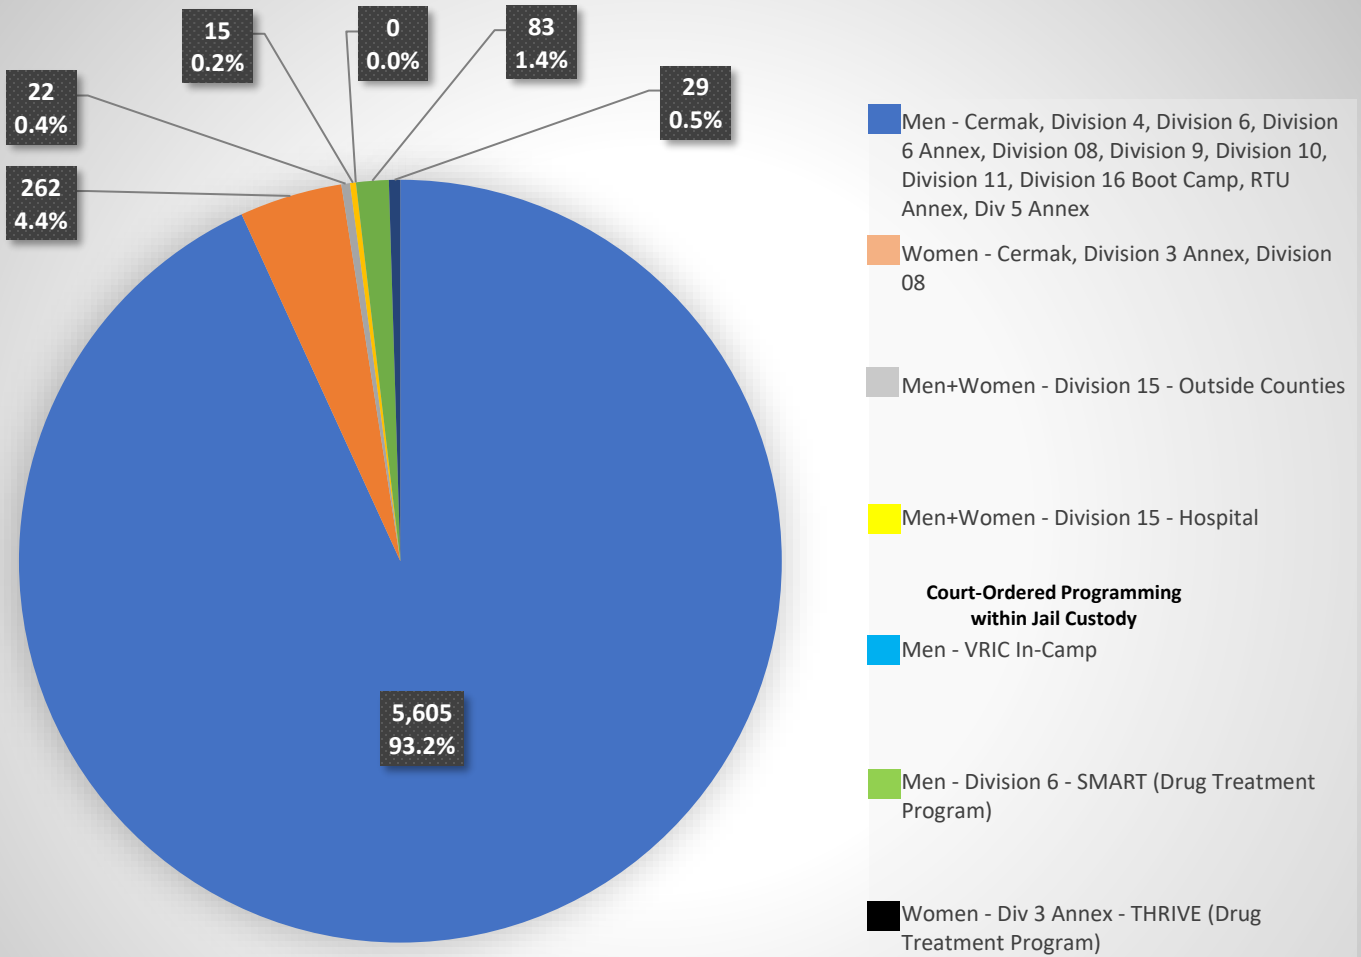

Sheriff's Daily Report

1/30/2022

Under the Custody of the Sheriff	
Total Male and Female	8,562
Jail Population	6,016
Community Corrections	2,546

Jail Population - Behind the Walls

Behind the Walls: Detainees that are physically housed under the Sheriff's custody 24 hours a day/7 days a week. This includes all populations listed on this chart - Divisional populations male & female, Outside Counties, Hospital, PRC, Women's Residential, & VRIC. Detainees in court-ordered treatment programs (PRC, Women's Residential, VRIC) are housed at CCDOC 24 hours a day/7 days week.

Sheriff's Daily Report

1/30/2022

CCSO Population Demographics

In Confinement

Gender Distribution

Race Distribution

Age Distribution

Community Corrections

Gender Distribution

Race Distribution

Age Distribution