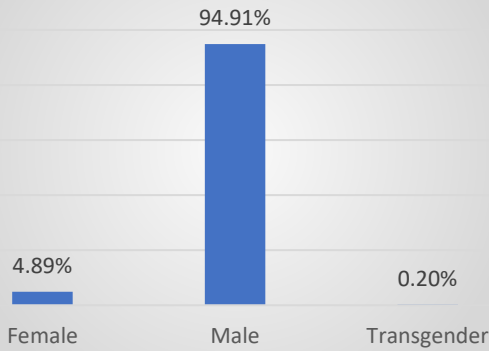

Sheriff's Daily Report

1/30/2022

Under the Custody of the Sheriff	
Total Male and Female	8,562
Jail Population	6,016
Community Corrections	2,546

Jail Population - Behind the Walls

Behind the Walls: Detainees that are physically housed under the Sheriff's custody 24 hours a day/7 days a week. This includes all populations listed on this chart - Divisional populations male & female, Outside Counties, Hospital, PRC, Women's Residential, & VRIC. Detainees in court-ordered treatment programs (PRC, Women's Residential, VRIC) are housed at CCDOC 24 hours a day/7 days week.

Sheriff's Daily Report

1/30/2022

CCSO Population Demographics

In Confinement

Gender Distribution

Race Distribution

Age Distribution

Community Corrections

Gender Distribution

Race Distribution

Age Distribution