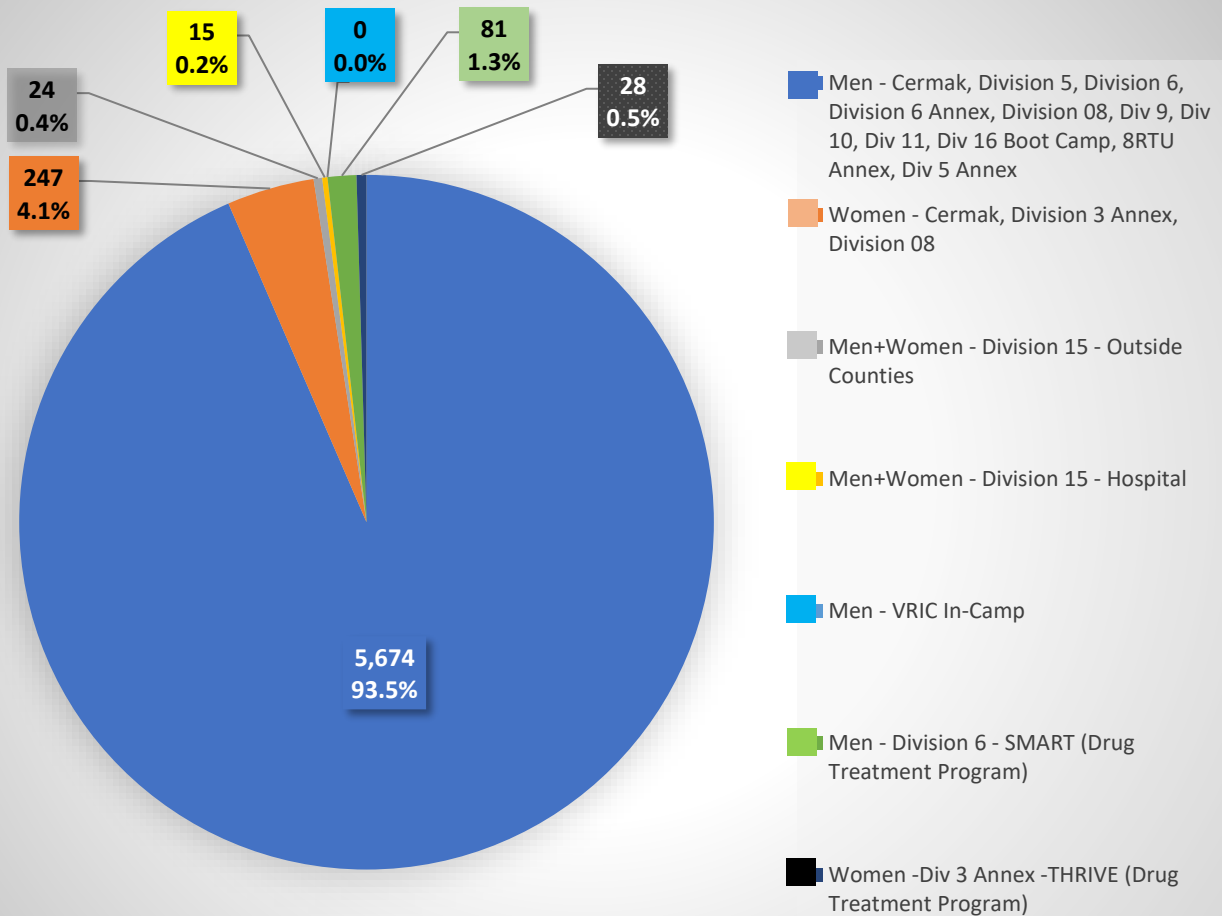

# Sheriff's Daily Report

2/21/2022

Under the Custody of the Sheriff	
<b>Total Male and Female</b>	<b>8,604</b>
Jail Population	6,069
Community Corrections	2,535

## Jail Population - Behind the Walls

## CCSO Population Demographics