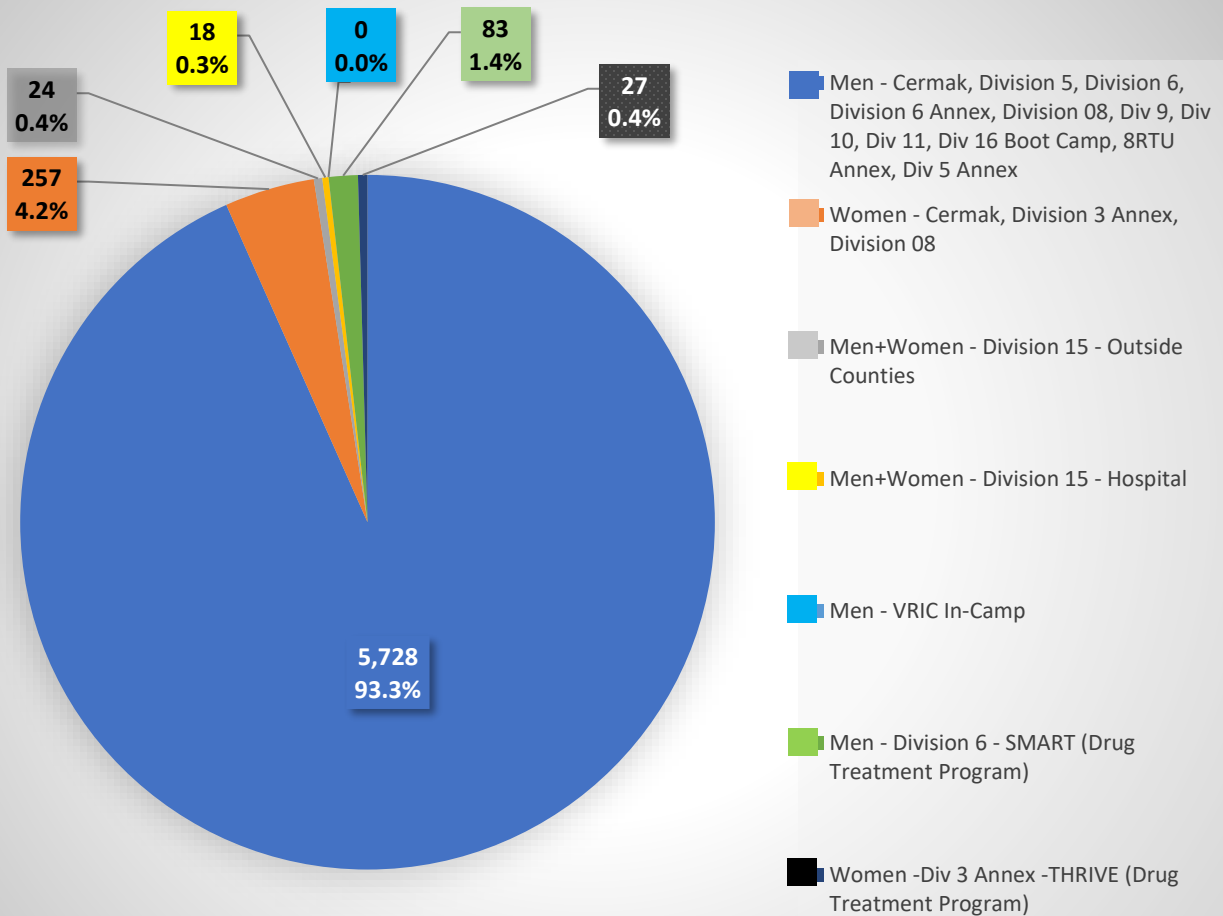

Sheriff's Daily Report

3/14/2022

Under the Custody of the Sheriff	
Total Male and Female	8,634
Jail Population	6,137
Community Corrections	2,497

Jail Population - Behind the Walls

Sheriff's Daily Report

3/14/2022

CCSO Population Demographics