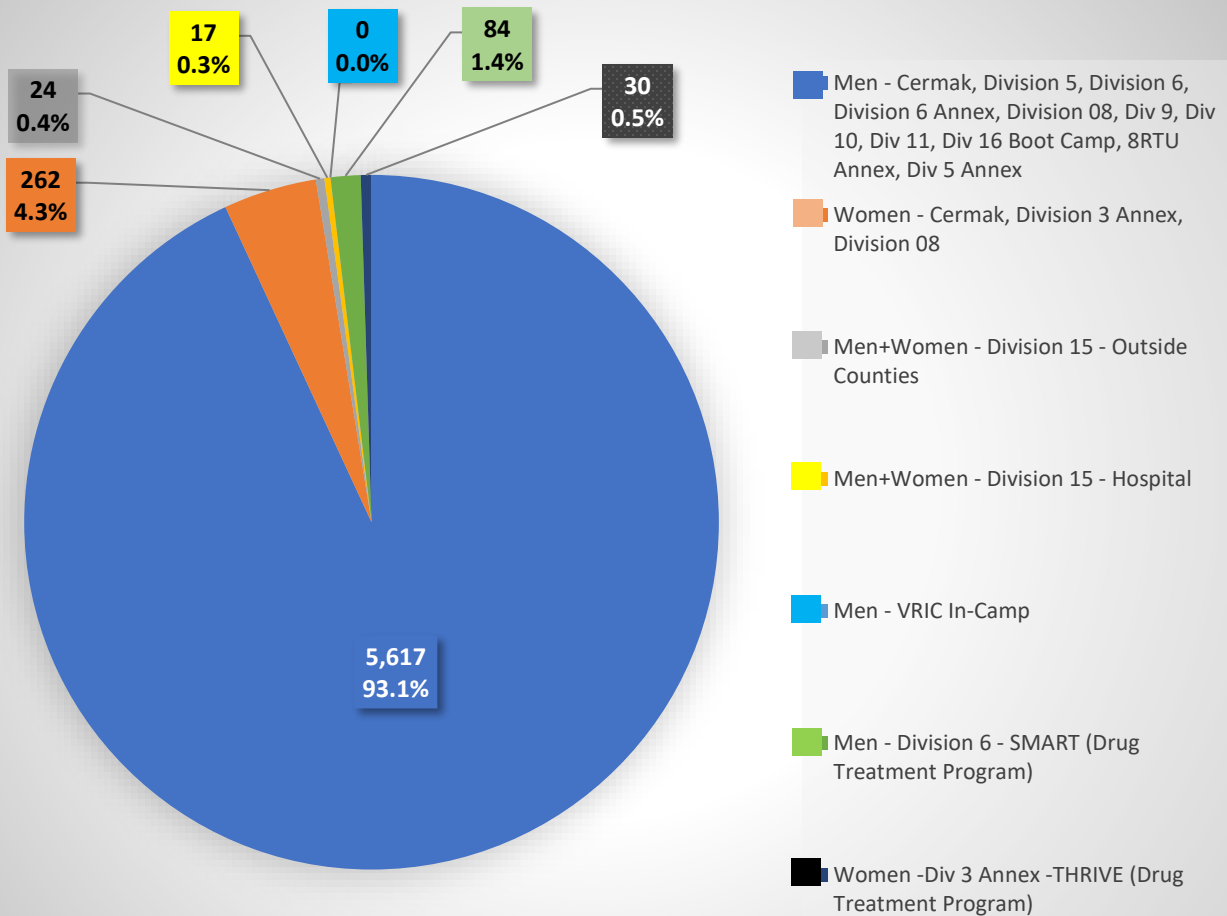

Sheriff's Daily Report

3/26/2022

Under the Custody of the Sheriff	
Total Male and Female	8,463
Jail Population	6,034
Community Corrections	2,429

Jail Population - Behind the Walls

Sheriff's Daily Report

3/26/2022

CCSO Population Demographics