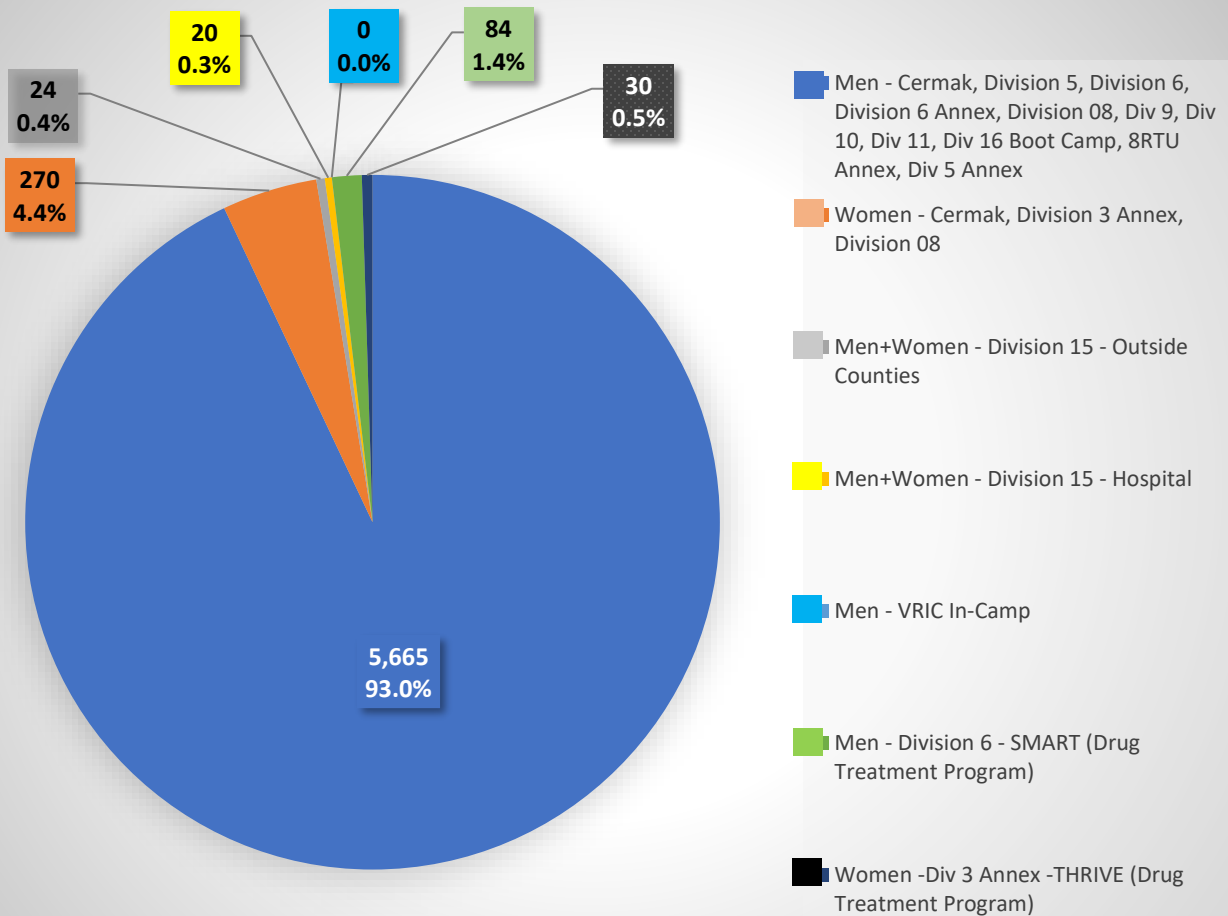

Sheriff's Daily Report

3/28/2022

Under the Custody of the Sheriff	
Total Male and Female	8,536
Jail Population	6,093
Community Corrections	2,443

Jail Population - Behind the Walls

Sheriff's Daily Report

3/28/2022

CCSO Population Demographics