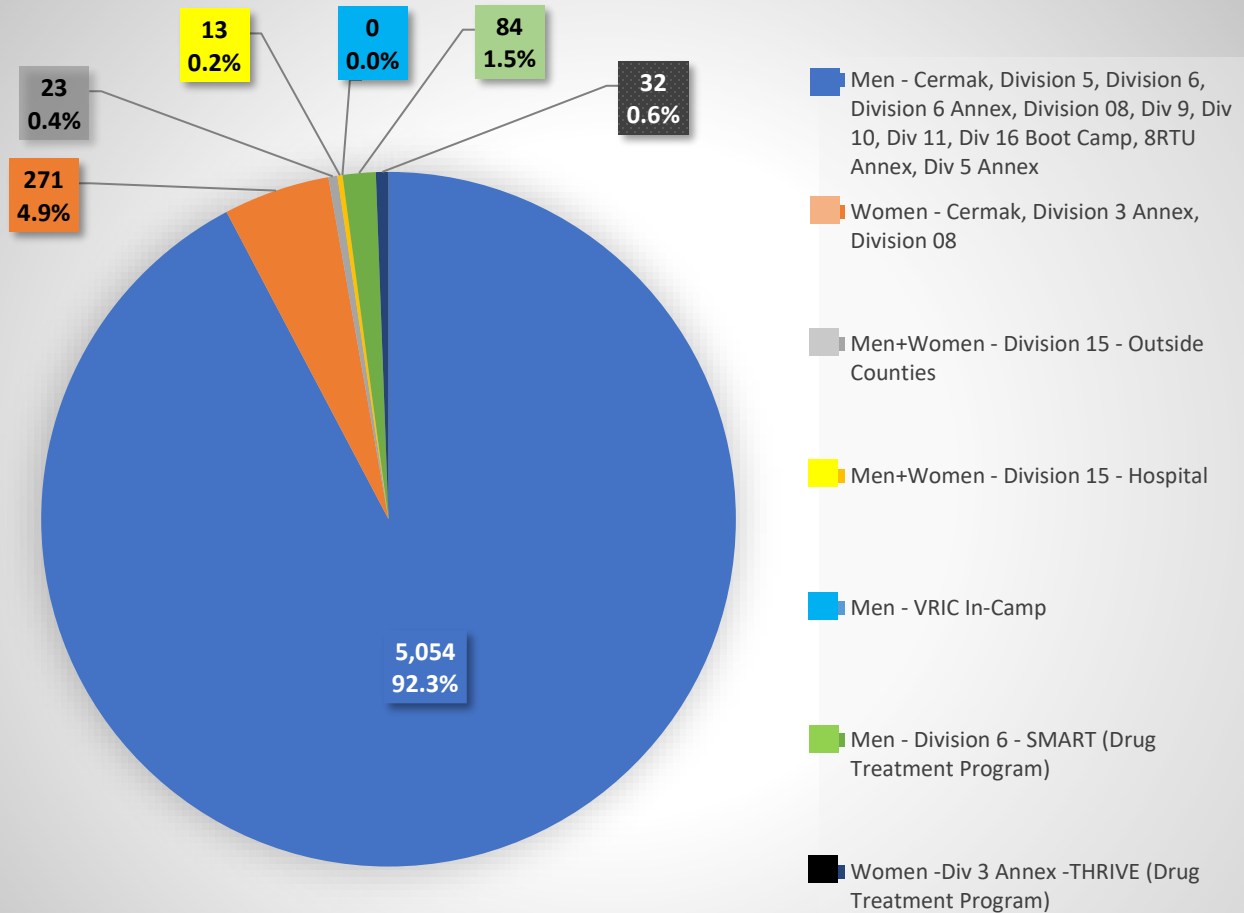

Sheriff's Daily Report

5/13/2022

Under the Custody of the Sheriff	
Total Male and Female	7,753
Jail Population	5,477
Community Corrections	2,276

Jail Population - Behind the Walls

Sheriff's Daily Report

5/13/2022

CCSO Population Demographics