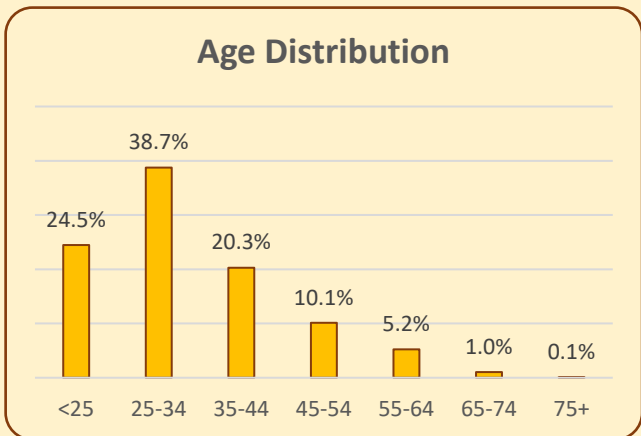

Sheriff's Daily Report

5/31/2022

CCSO Population Demographics

In Confinement