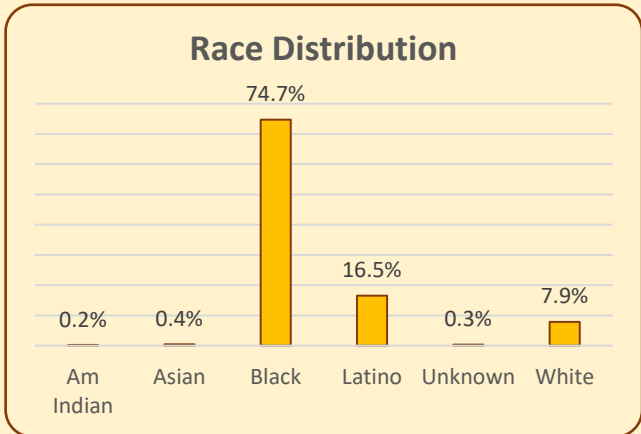

Sheriff's Daily Report

5/31/2022

CCSO Population Demographics

In Confinement