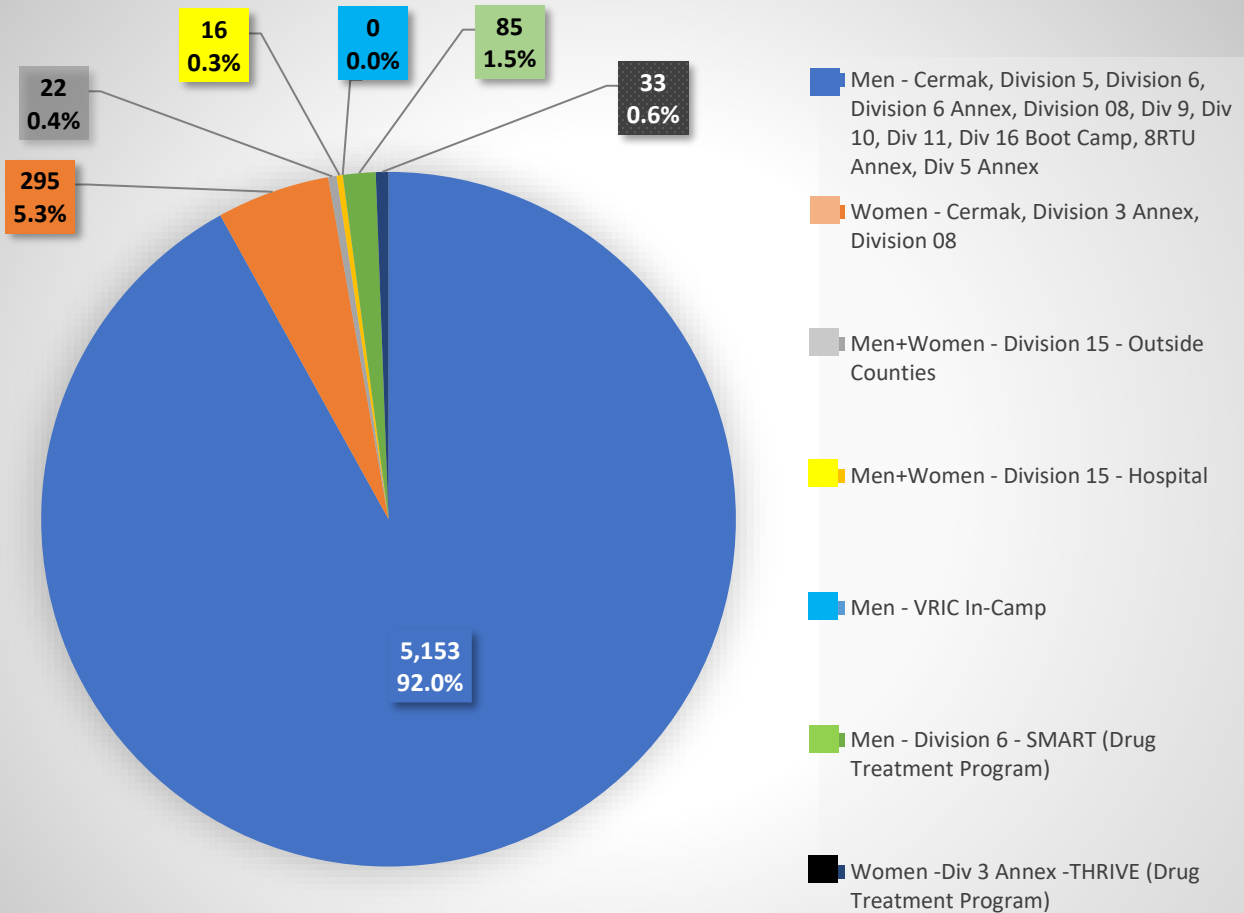

# Sheriff's Daily Report

## 5/31/2022

Under the Custody of the Sheriff	
Total Male and Female	7,898
Jail Population	5,604
Community Corrections	2,294

### Jail Population - Behind the Walls