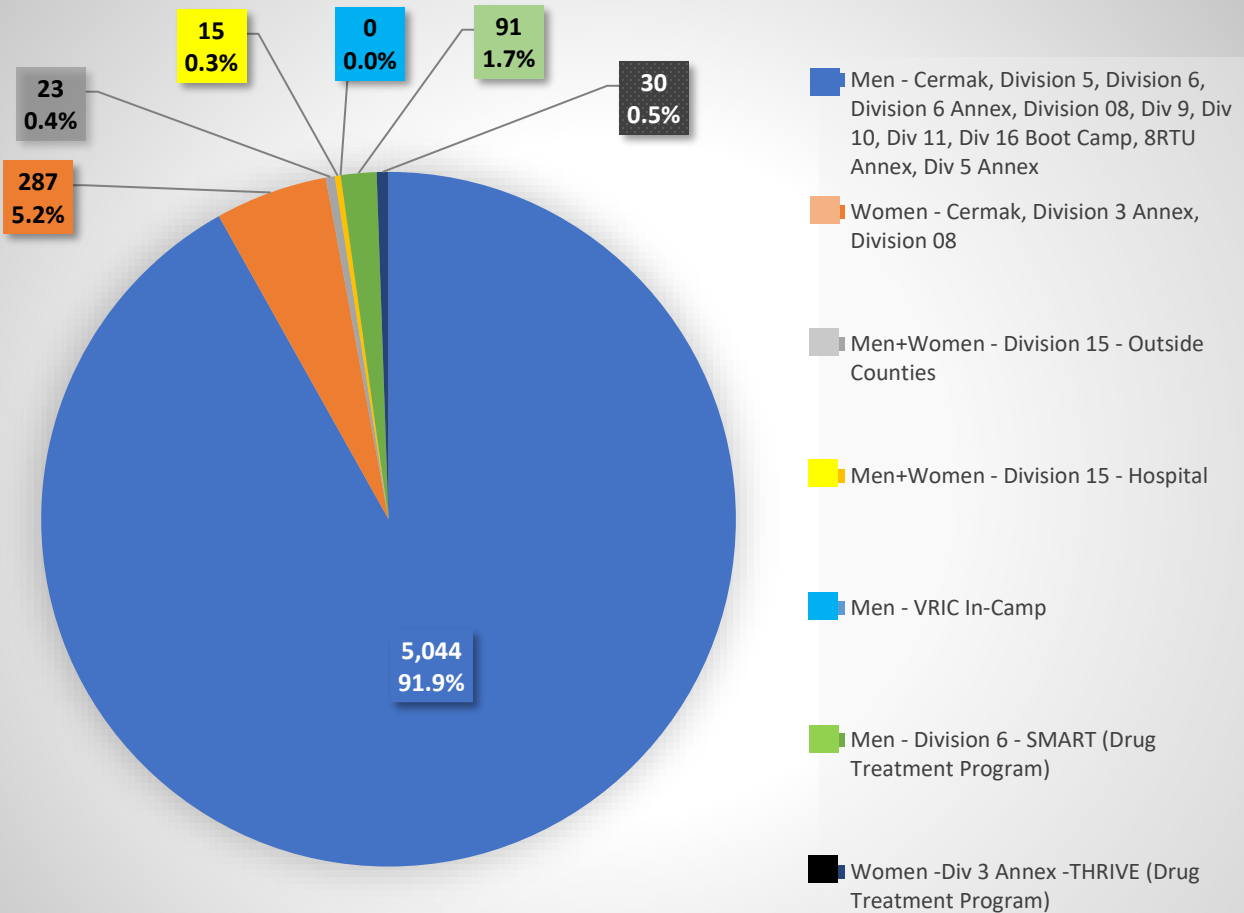

Sheriff's Daily Report

6/10/2022

Under the Custody of the Sheriff	
Total Male and Female	7,743
Jail Population	5,490
Community Corrections	2,253

Jail Population - Behind the Walls

Sheriff's Daily Report

6/10/2022

CCSO Population Demographics