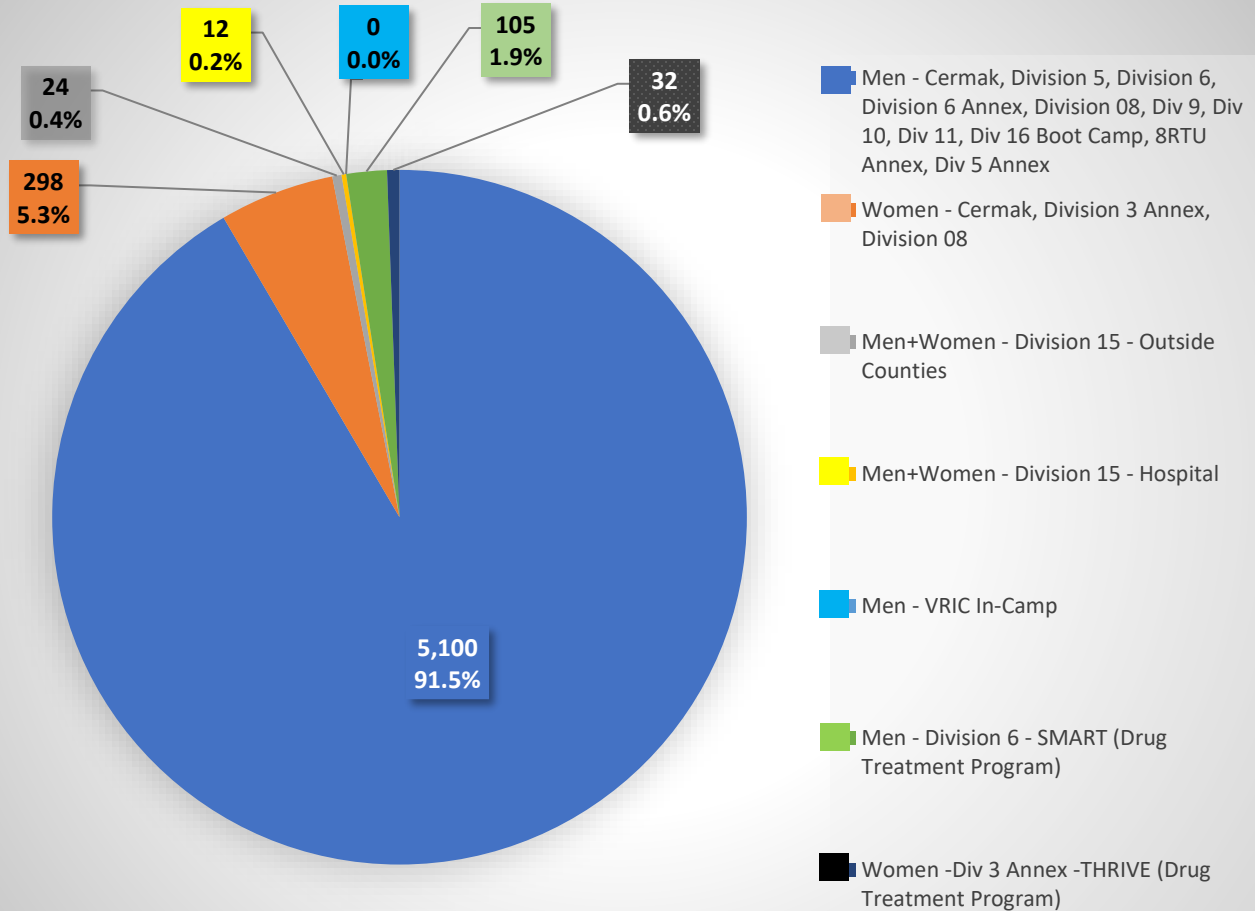

Sheriff's Daily Report

6/30/2022

Under the Custody of the Sheriff	
Total Male and Female	7,794
Jail Population	5,571
Community Corrections	2,223

Jail Population - Behind the Walls

Sheriff's Daily Report

6/30/2022

CCSO Population Demographics