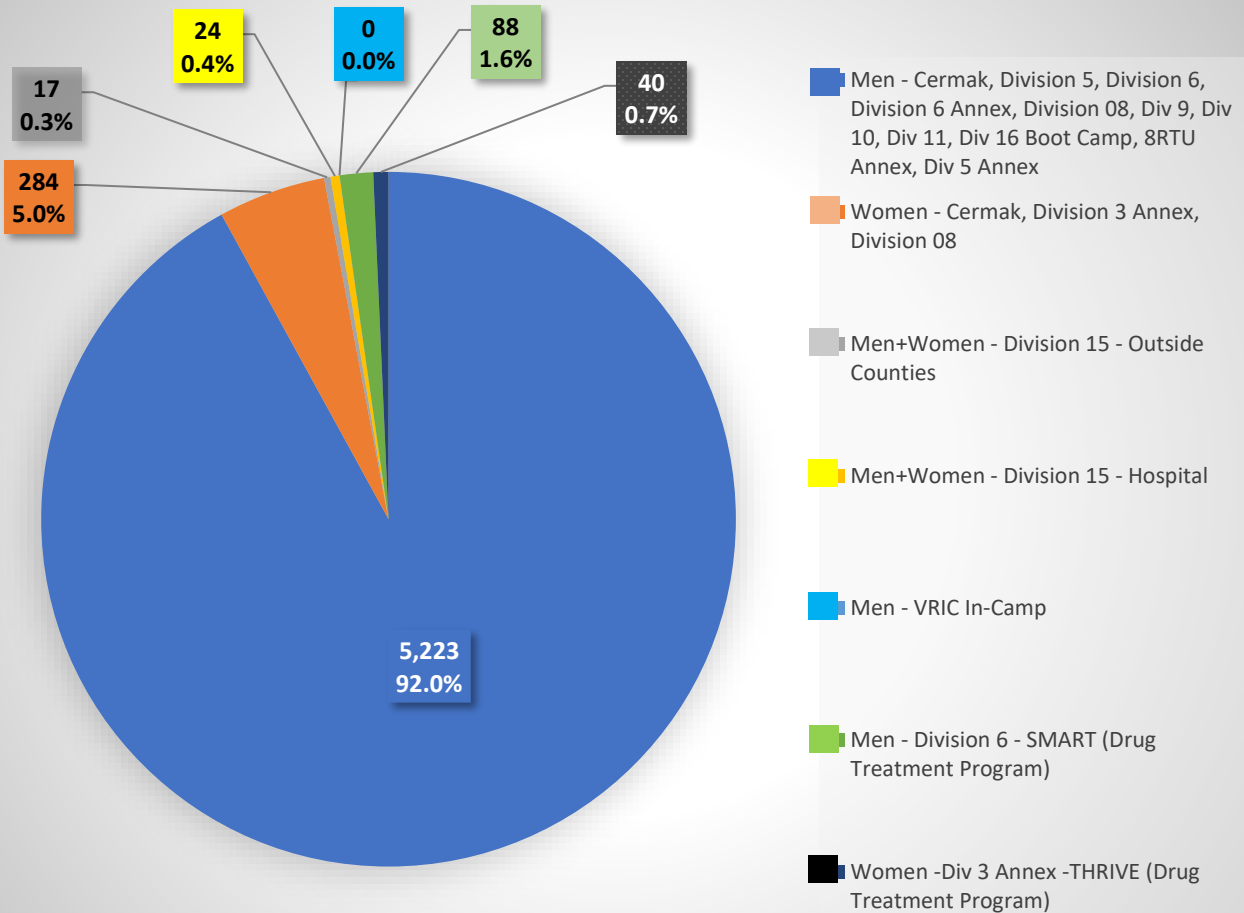

Sheriff's Daily Report

9/21/2022

Under the Custody of the Sheriff	
Total Male and Female	7,778
Jail Population	5,676
Community Corrections	2,102

Jail Population - Behind the Walls

Sheriff's Daily Report

9/21/2022

CCSO Population Demographics