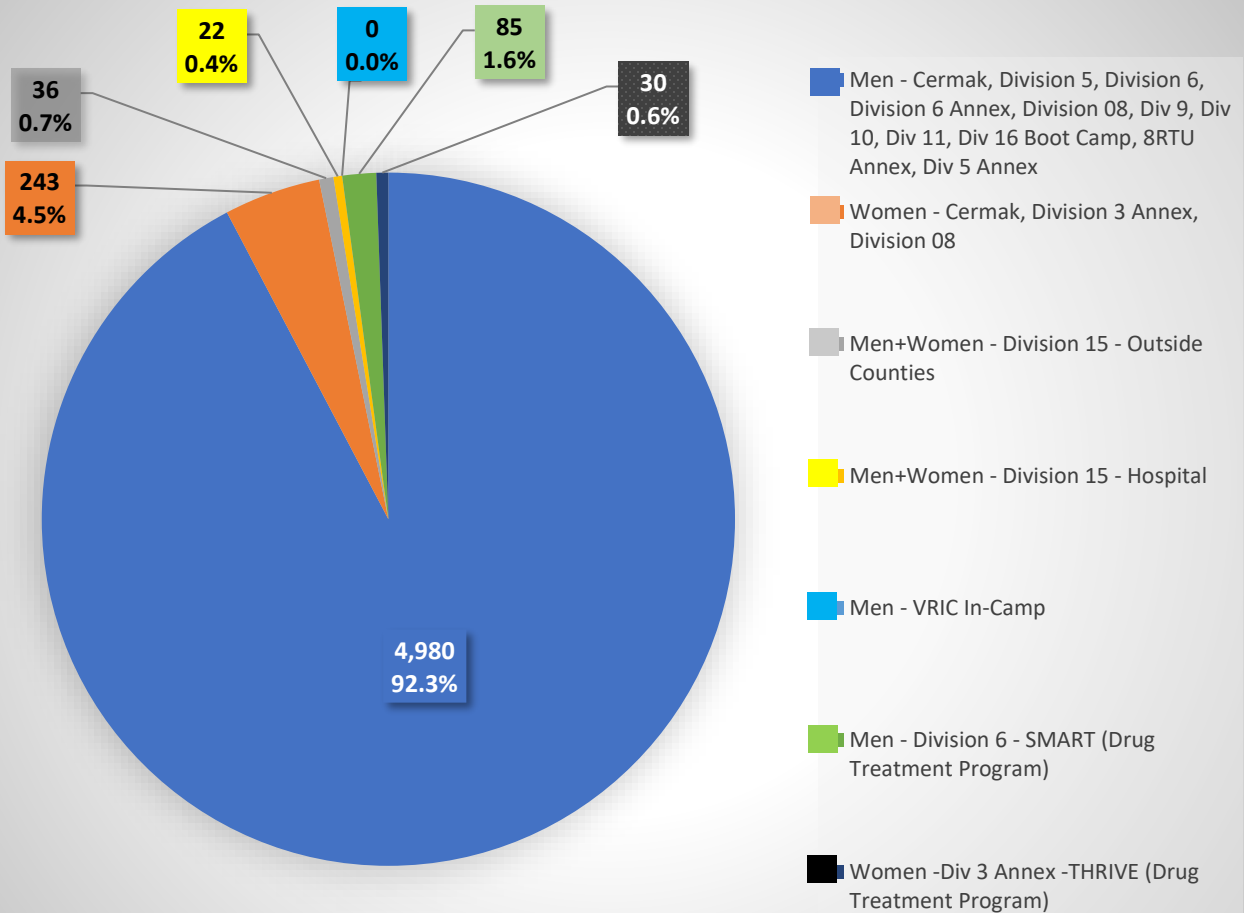

Sheriff's Daily Report

12/8/2022

Under the Custody of the Sheriff	
Total Male and Female	7,379
Jail Population	5,396
Community Corrections	1,983

Jail Population - Behind the Walls

Sheriff's Daily Report

12/8/2022

CCSO Population Demographics