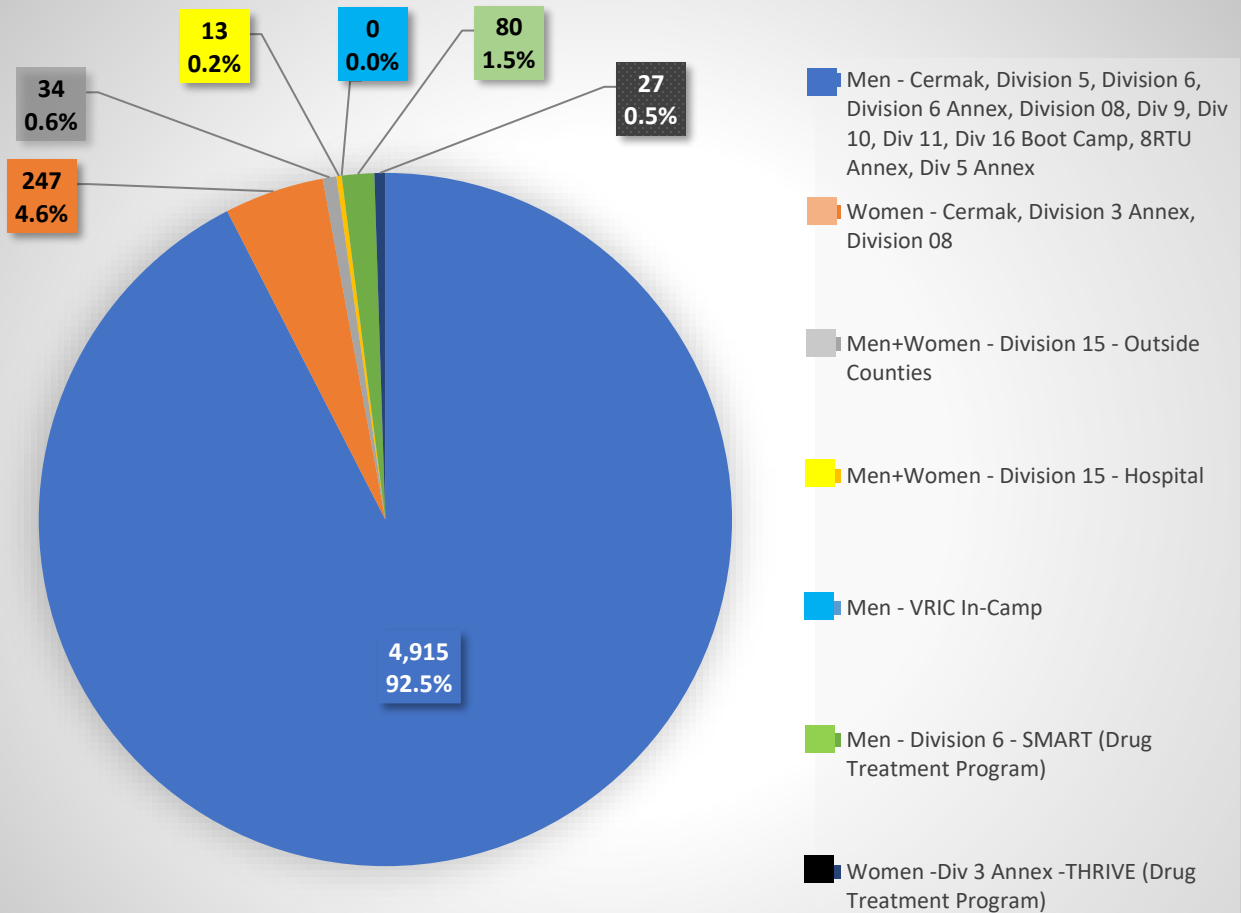

Sheriff's Daily Report

12/20/2022

Under the Custody of the Sheriff	
Total Male and Female	7,273
Jail Population	5,316
Community Corrections	1,957

Jail Population - Behind the Walls

Sheriff's Daily Report

12/20/2022

CCSO Population Demographics