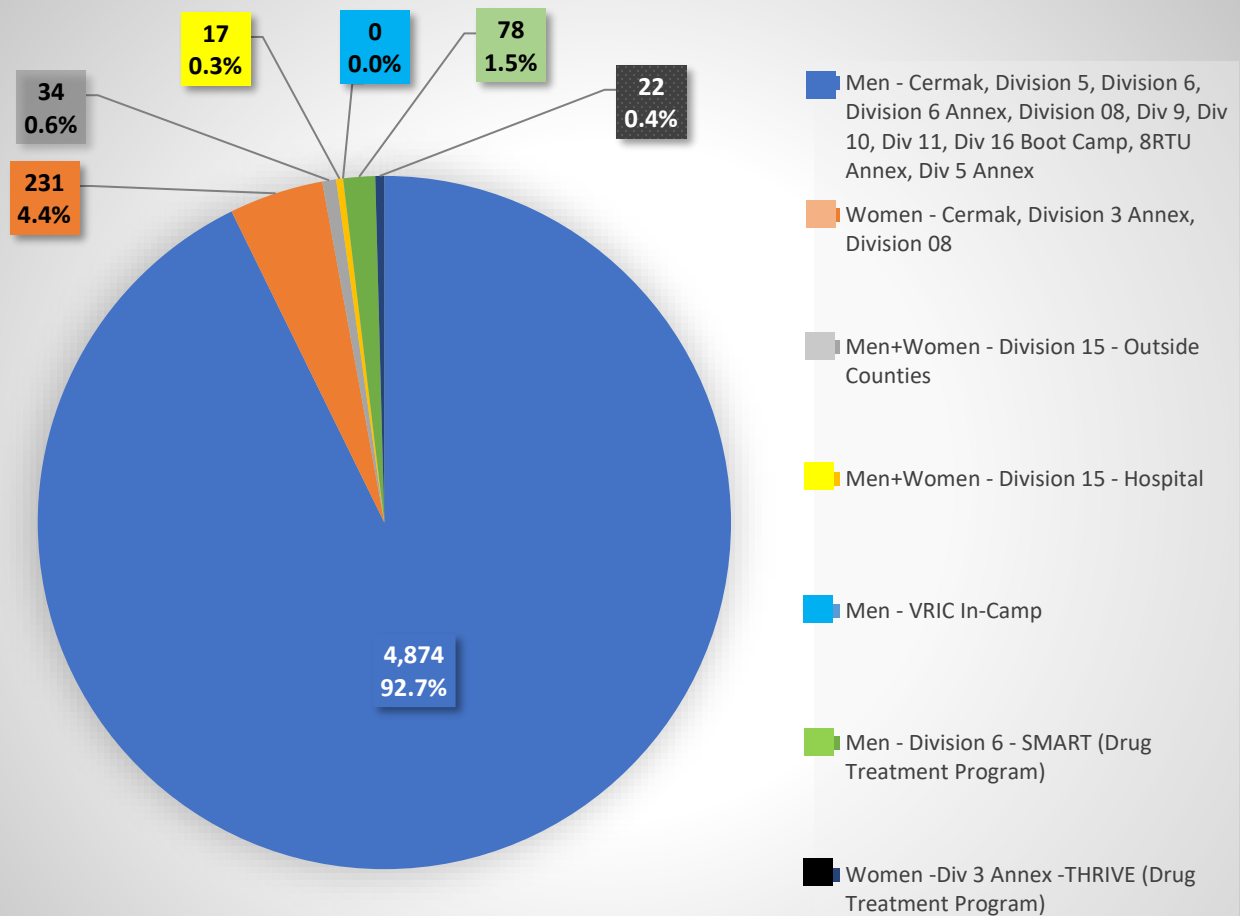

# Sheriff's Daily Report

12/29/2022

Under the Custody of the Sheriff	
Total Male and Female	7,234
Jail Population	5,256
Community Corrections	1,978

## Jail Population - Behind the Walls