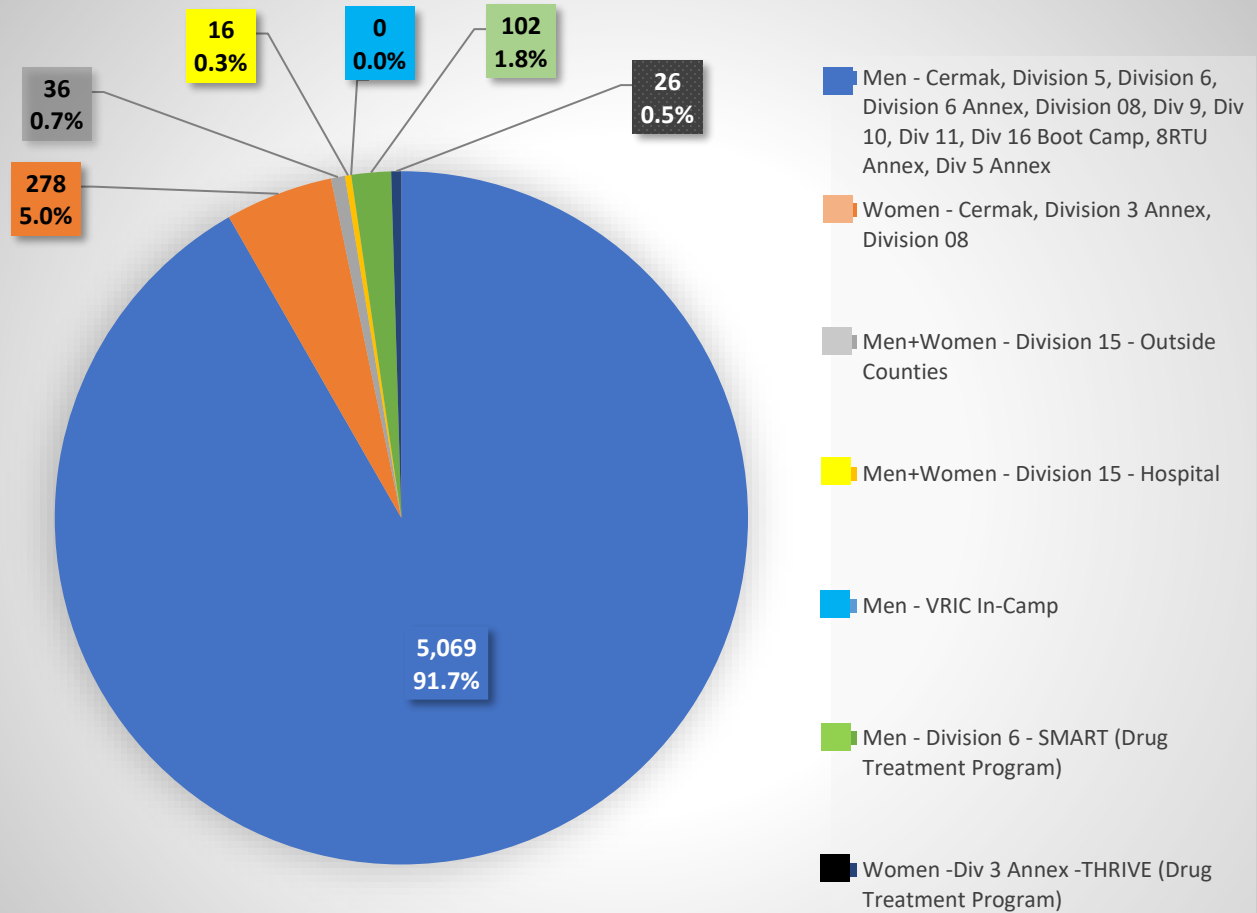

Sheriff's Daily Report

3/17/2023

Under the Custody of the Sheriff	
Total Male and Female	7,448
Jail Population	5,527
Community Corrections	1,921

Jail Population - Behind the Walls

Sheriff's Daily Report

3/17/2023

CCSO Population Demographics