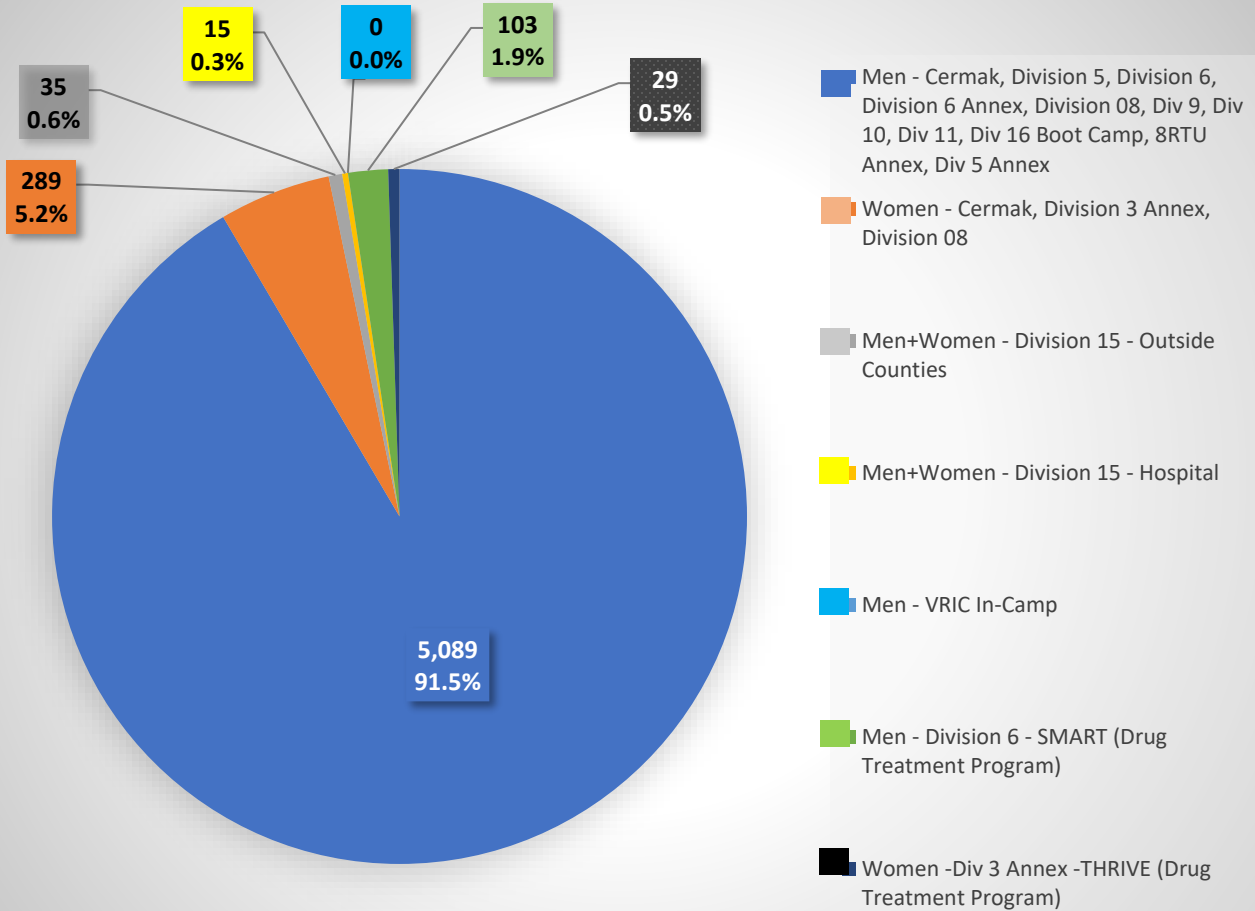

Sheriff's Daily Report

4/1/2023

Under the Custody of the Sheriff	
Total Male and Female	7,451
Jail Population	5,560
Community Corrections	1,891

Jail Population - Behind the Walls

Sheriff's Daily Report

4/1/2023

CCSO Population Demographics