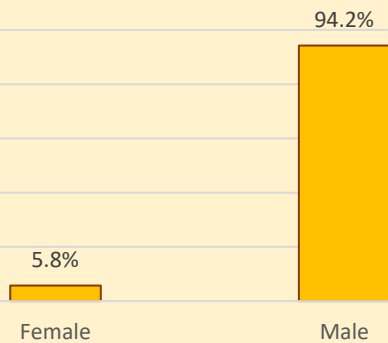

Sheriff's Daily Report

4/28/2023

Under the Custody of the Sheriff	
Total Male and Female	7,355
Jail Population	5,427
Community Corrections	1,928

Jail Population - Behind the Walls

Sheriff's Daily Report

4/28/2023

CCSO Population Demographics

In Confinement

Gender ID Distribution

Race Distribution

Age Distribution

Community Corrections

Gender ID Distribution

Race Distribution

Age Distribution