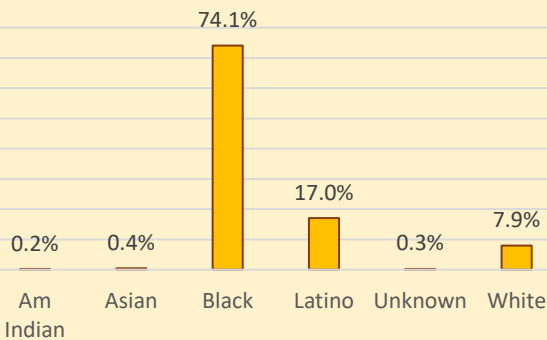

Sheriff's Daily Report

4/28/2023

Under the Custody of the Sheriff	
Total Male and Female	7,355
Jail Population	5,427
Community Corrections	1,928

Jail Population - Behind the Walls

Sheriff's Daily Report

4/28/2023

CCSO Population Demographics

In Confinement

Gender ID Distribution

Race Distribution

Age Distribution

Community Corrections

Gender ID Distribution

Race Distribution

Age Distribution