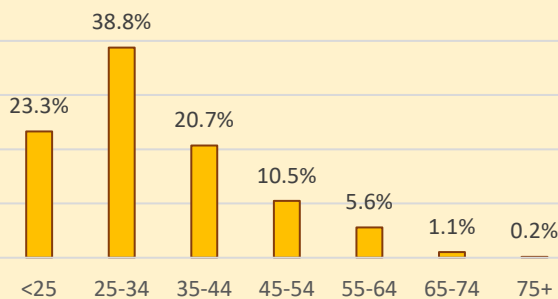

Sheriff's Daily Report

4/28/2023

Under the Custody of the Sheriff	
Total Male and Female	7,355
Jail Population	5,427
Community Corrections	1,928

Jail Population - Behind the Walls

Sheriff's Daily Report

4/28/2023

CCSO Population Demographics

In Confinement

Gender ID Distribution

Race Distribution

Age Distribution

Community Corrections

Gender ID Distribution

Race Distribution

Age Distribution