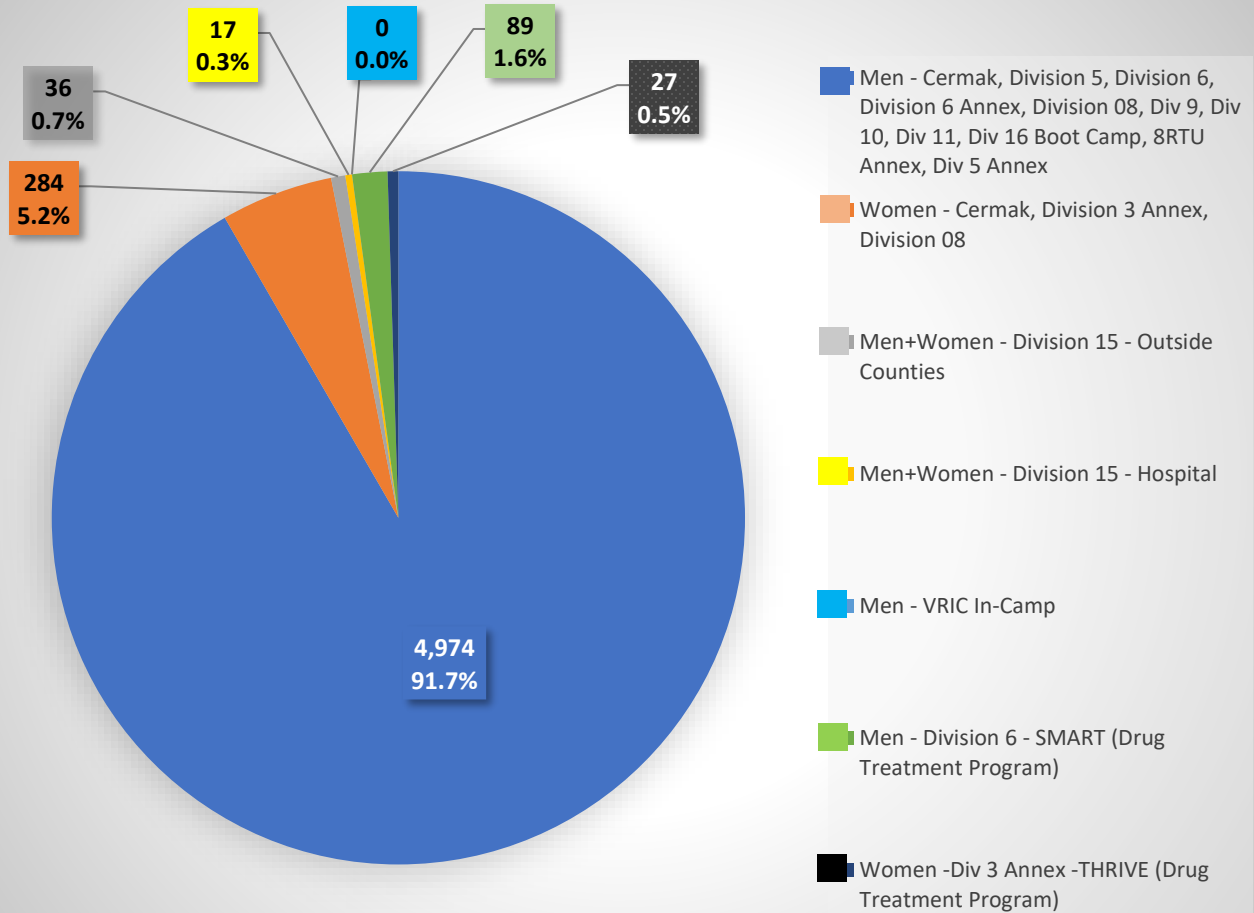

Sheriff's Daily Report

4/28/2023

Under the Custody of the Sheriff	
Total Male and Female	7,355
Jail Population	5,427
Community Corrections	1,928

Jail Population - Behind the Walls

Sheriff's Daily Report

4/28/2023

CCSO Population Demographics

In Confinement

Gender ID Distribution

Race Distribution

Age Distribution

Community Corrections

Gender ID Distribution

Race Distribution

Age Distribution