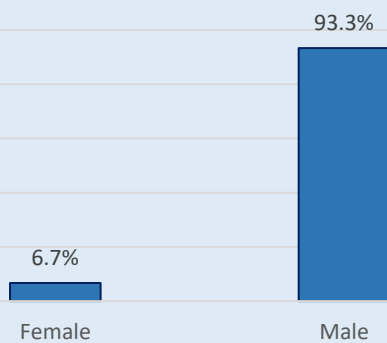

Sheriff's Daily Report

4/28/2023

Under the Custody of the Sheriff	
Total Male and Female	7,355
Jail Population	5,427
Community Corrections	1,928

Jail Population - Behind the Walls

Sheriff's Daily Report

4/28/2023

CCSO Population Demographics

In Confinement

Gender ID Distribution

Race Distribution

Age Distribution

Community Corrections

Gender ID Distribution

Race Distribution

Age Distribution