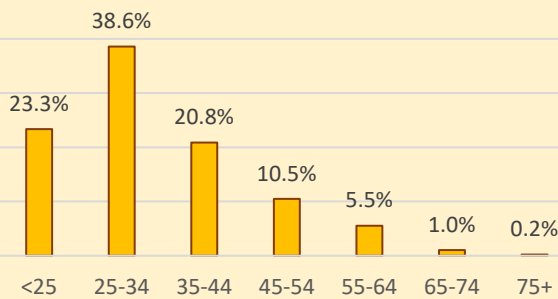

Sheriff's Daily Report

5/1/2023

Under the Custody of the Sheriff	
Total Male and Female	7,460
Jail Population	5,521
Community Corrections	1,939

Jail Population - Behind the Walls

Sheriff's Daily Report

5/1/2023

CCSO Population Demographics

In Confinement

Gender ID Distribution

Race Distribution

Age Distribution

Community Corrections

Gender ID Distribution

Race Distribution

Age Distribution