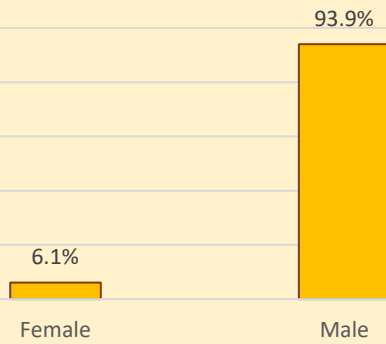

Sheriff's Daily Report

5/1/2023

Under the Custody of the Sheriff	
Total Male and Female	7,460
Jail Population	5,521
Community Corrections	1,939

Jail Population - Behind the Walls

Sheriff's Daily Report

5/1/2023

CCSO Population Demographics

In Confinement

Gender ID Distribution

Race Distribution

Age Distribution

Community Corrections

Gender ID Distribution

Race Distribution

Age Distribution