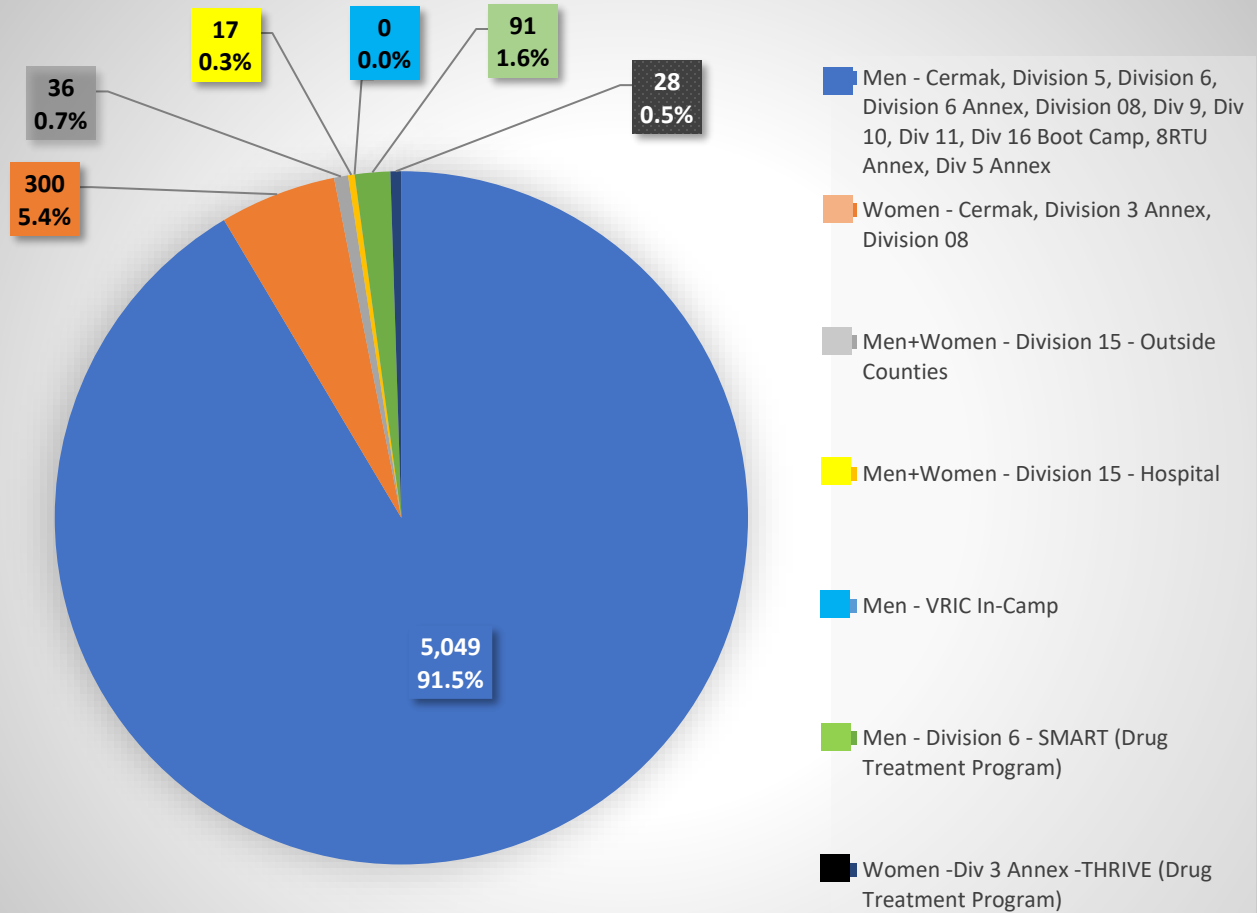

Sheriff's Daily Report

5/1/2023

Under the Custody of the Sheriff	
Total Male and Female	7,460
Jail Population	5,521
Community Corrections	1,939

Jail Population - Behind the Walls

Sheriff's Daily Report

5/1/2023

CCSO Population Demographics

In Confinement

Gender ID Distribution

Race Distribution

Age Distribution

Community Corrections

Gender ID Distribution

Race Distribution

Age Distribution