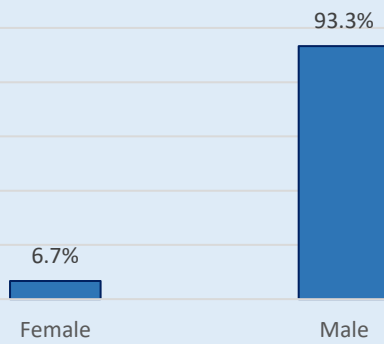

Sheriff's Daily Report

5/1/2023

Under the Custody of the Sheriff	
Total Male and Female	7,460
Jail Population	5,521
Community Corrections	1,939

Jail Population - Behind the Walls

Sheriff's Daily Report

5/1/2023

CCSO Population Demographics

In Confinement

Gender ID Distribution

Race Distribution

Age Distribution

Community Corrections

Gender ID Distribution

Race Distribution

Age Distribution