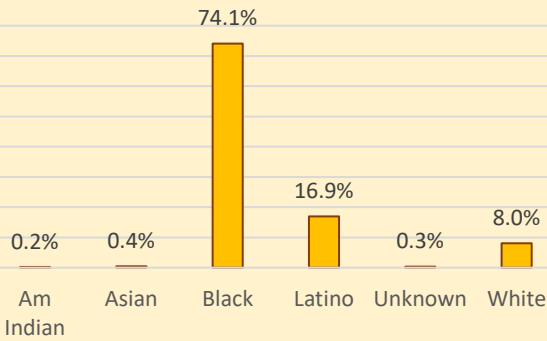

Sheriff's Daily Report

5/1/2023

Under the Custody of the Sheriff	
Total Male and Female	7,460
Jail Population	5,521
Community Corrections	1,939

Jail Population - Behind the Walls

Sheriff's Daily Report

5/1/2023

CCSO Population Demographics

In Confinement

Gender ID Distribution

Race Distribution

Age Distribution

Community Corrections

Gender ID Distribution

Race Distribution

Age Distribution