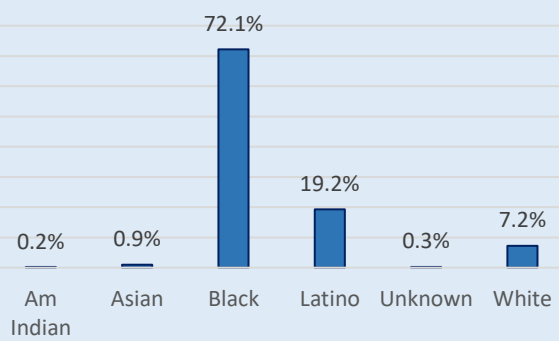

Sheriff's Daily Report

5/1/2023

Under the Custody of the Sheriff	
Total Male and Female	7,460
Jail Population	5,521
Community Corrections	1,939

Jail Population - Behind the Walls

Sheriff's Daily Report

5/1/2023

CCSO Population Demographics

In Confinement

Gender ID Distribution

Race Distribution

Age Distribution

Community Corrections

Gender ID Distribution

Race Distribution

Age Distribution