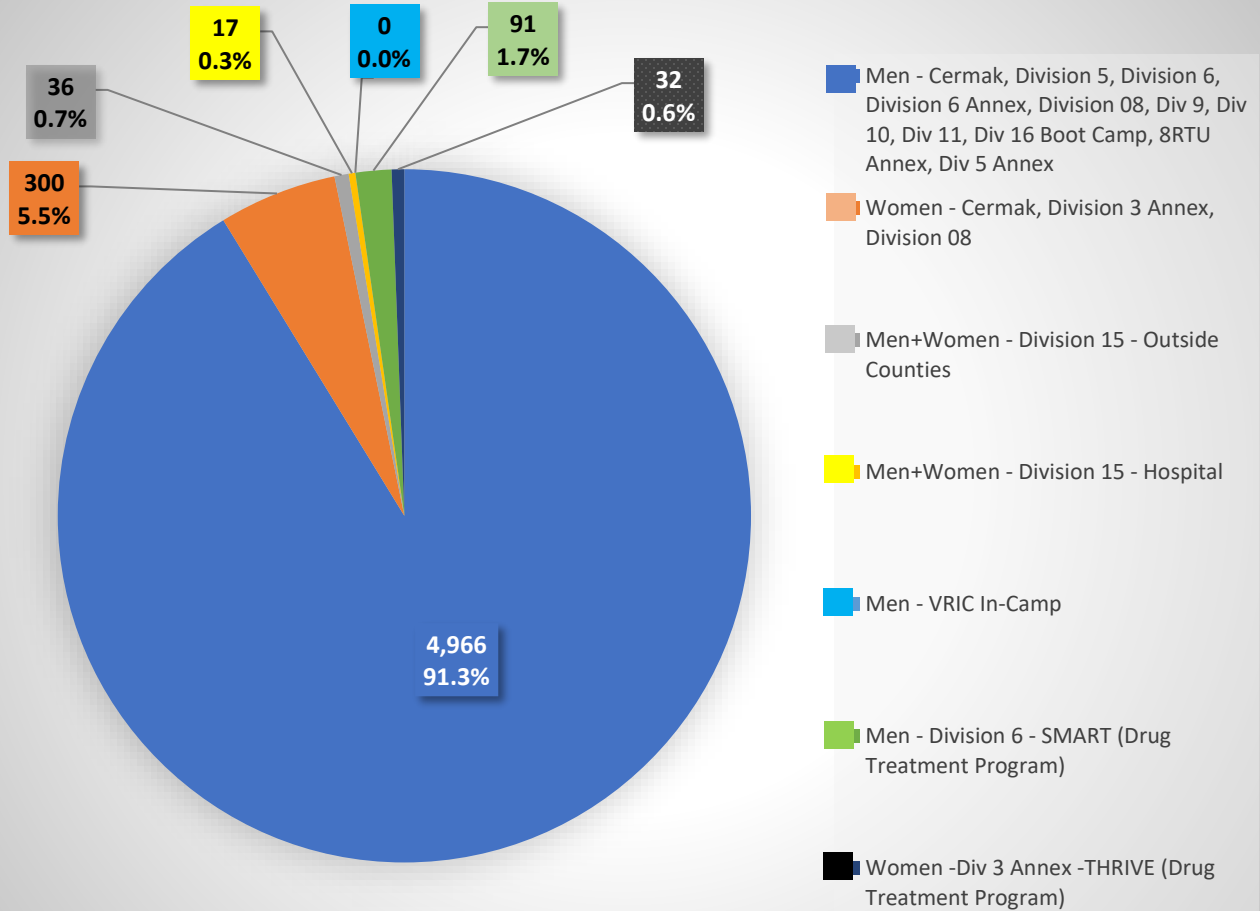

# Sheriff's Daily Report

5/2/2023

Under the Custody of the Sheriff	
Total Male and Female	7,371
Jail Population	5,442
Community Corrections	1,929

## Jail Population - Behind the Walls

### In Confinement

Gender ID Distribution

Race Distribution

Age Distribution