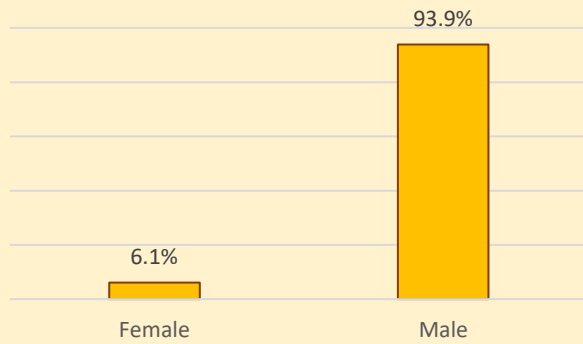

CCSO Population Demographics

In Confinement

Gender ID Distribution