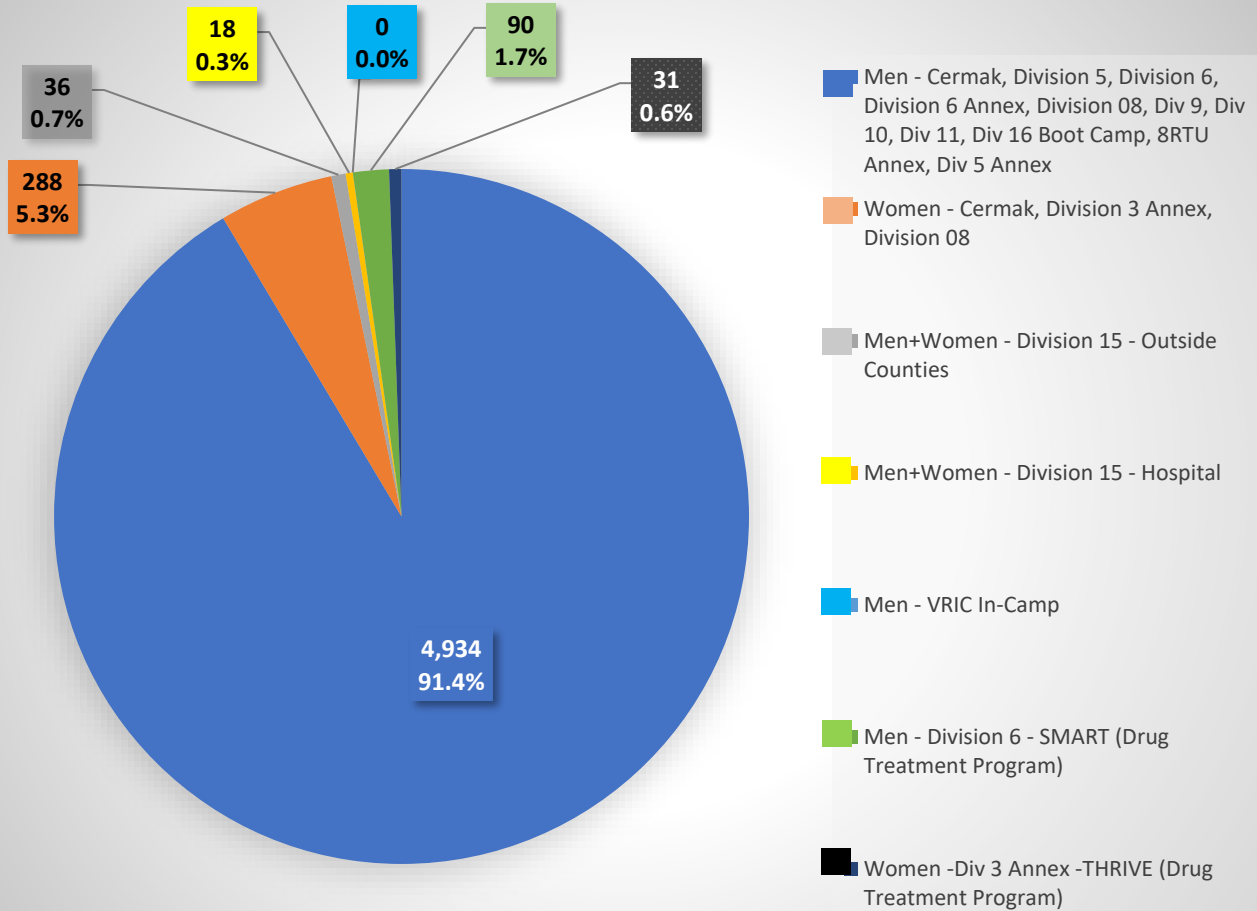

Sheriff's Daily Report

5/4/2023

Under the Custody of the Sheriff	
Total Male and Female	7,308
Jail Population	5,397
Community Corrections	1,911

Jail Population - Behind the Walls

Sheriff's Daily Report

5/4/2023

CCSO Population Demographics