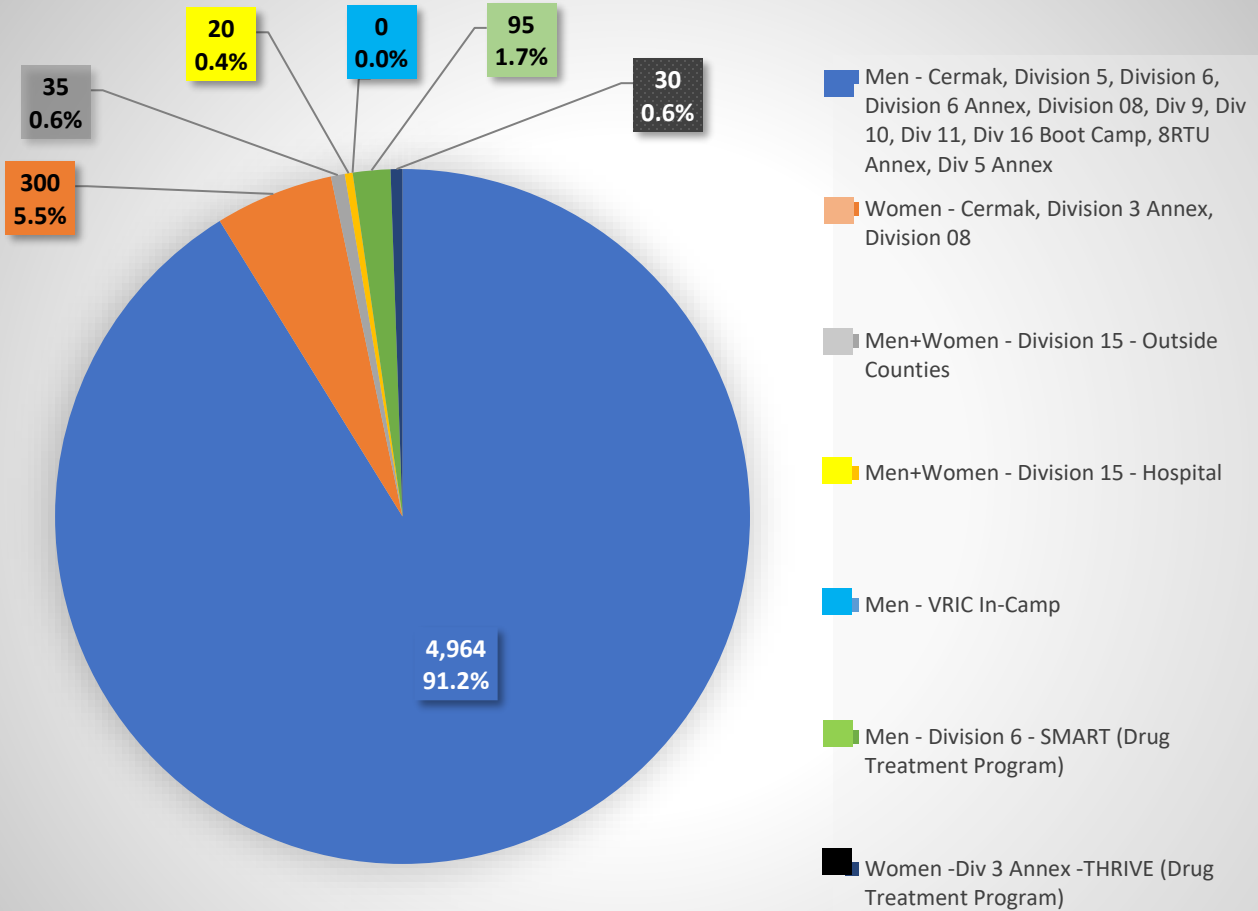

Sheriff's Daily Report

5/6/2023

Under the Custody of the Sheriff	
Total Male and Female	7,349
Jail Population	5,444
Community Corrections	1,905

Jail Population - Behind the Walls

Sheriff's Daily Report

5/6/2023

CCSO Population Demographics