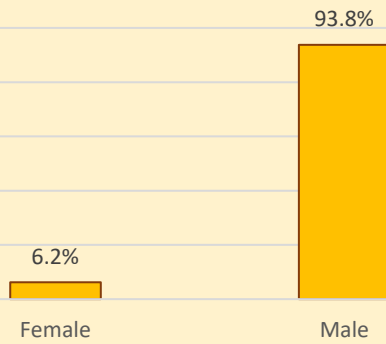

CCSO Population Demographics

In Confinement

Gender ID Distribution