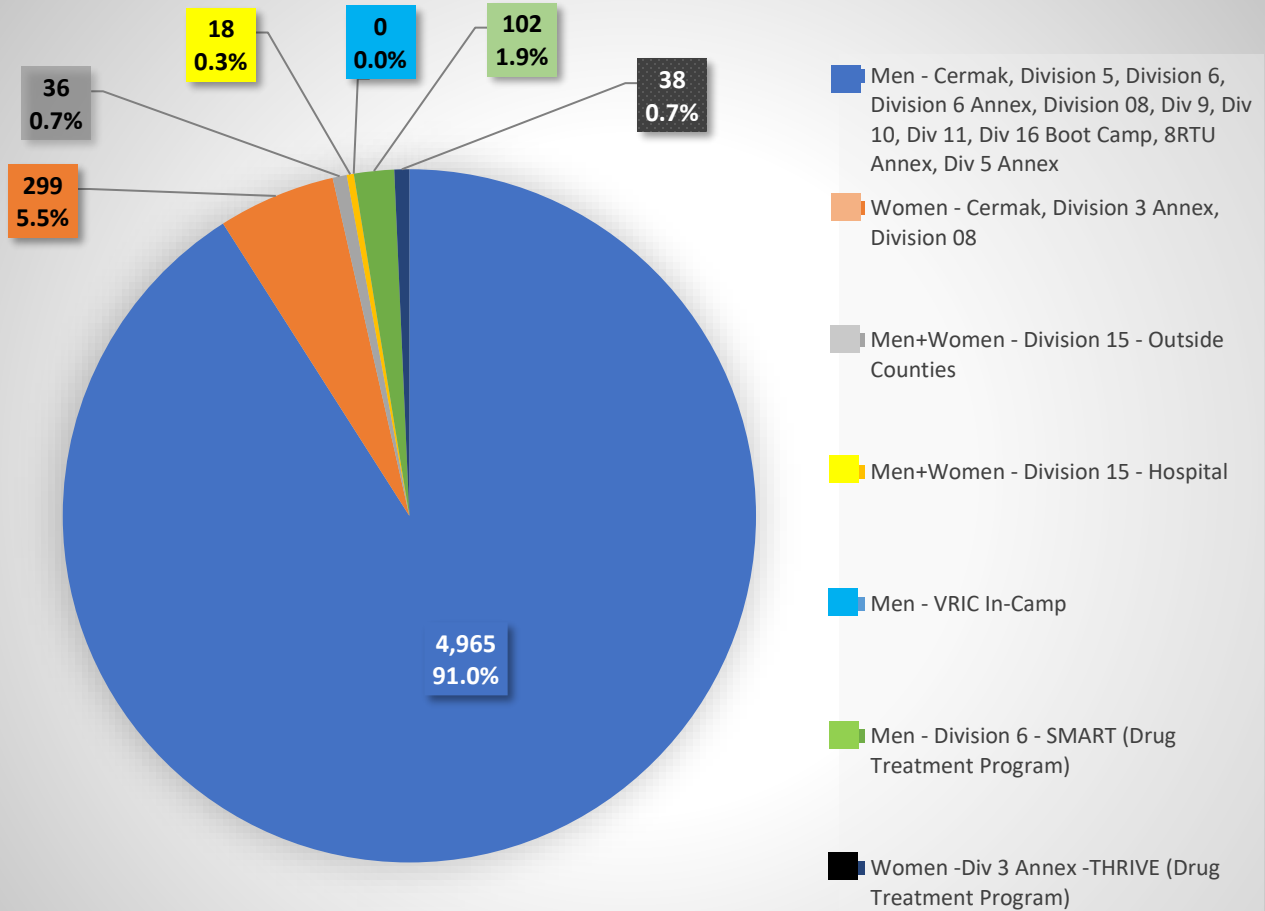

# Sheriff's Daily Report

5/12/2023

Under the Custody of the Sheriff	
Total Male and Female	7,329
Jail Population	5,458
Community Corrections	1,871

## Jail Population - Behind the Walls

# Sheriff's Daily Report

5/12/2023

### In Confinement

Gender ID Distribution

Race Distribution

Age Distribution