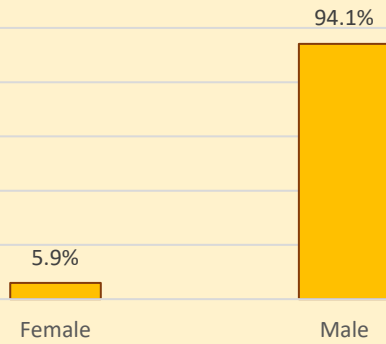

Sheriff's Daily Report

5/16/2023

Under the Custody of the Sheriff	
Total Male and Female	7,336
Jail Population	5,481
Community Corrections	1,855

Jail Population - Behind the Walls

Sheriff's Daily Report

5/16/2023

CCSO Population Demographics

In Confinement

Gender ID Distribution

Race Distribution

Age Distribution

Community Corrections

Gender ID Distribution

Race Distribution

Age Distribution