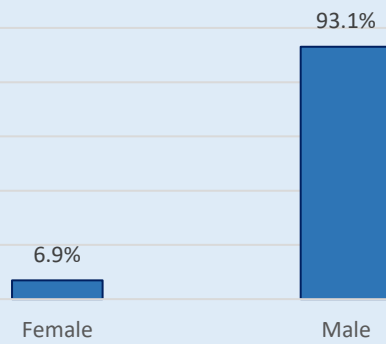

Sheriff's Daily Report

5/16/2023

Under the Custody of the Sheriff	
Total Male and Female	7,336
Jail Population	5,481
Community Corrections	1,855

Jail Population - Behind the Walls

Sheriff's Daily Report

5/16/2023

CCSO Population Demographics

In Confinement

Gender ID Distribution

Race Distribution

Age Distribution

Community Corrections

Gender ID Distribution

Race Distribution

Age Distribution