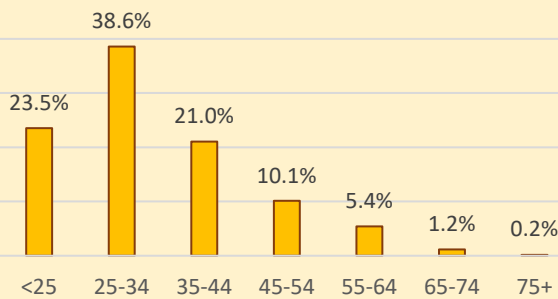

Sheriff's Daily Report

5/16/2023

Under the Custody of the Sheriff	
Total Male and Female	7,336
Jail Population	5,481
Community Corrections	1,855

Jail Population - Behind the Walls

Sheriff's Daily Report

5/16/2023

CCSO Population Demographics

In Confinement

Gender ID Distribution

Race Distribution

Age Distribution

Community Corrections

Gender ID Distribution

Race Distribution

Age Distribution