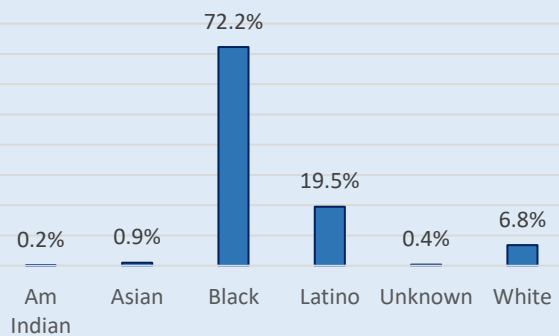

Sheriff's Daily Report

5/16/2023

Under the Custody of the Sheriff	
Total Male and Female	7,336
Jail Population	5,481
Community Corrections	1,855

Jail Population - Behind the Walls

Sheriff's Daily Report

5/16/2023

CCSO Population Demographics

In Confinement

Gender ID Distribution

Race Distribution

Age Distribution

Community Corrections

Gender ID Distribution

Race Distribution

Age Distribution