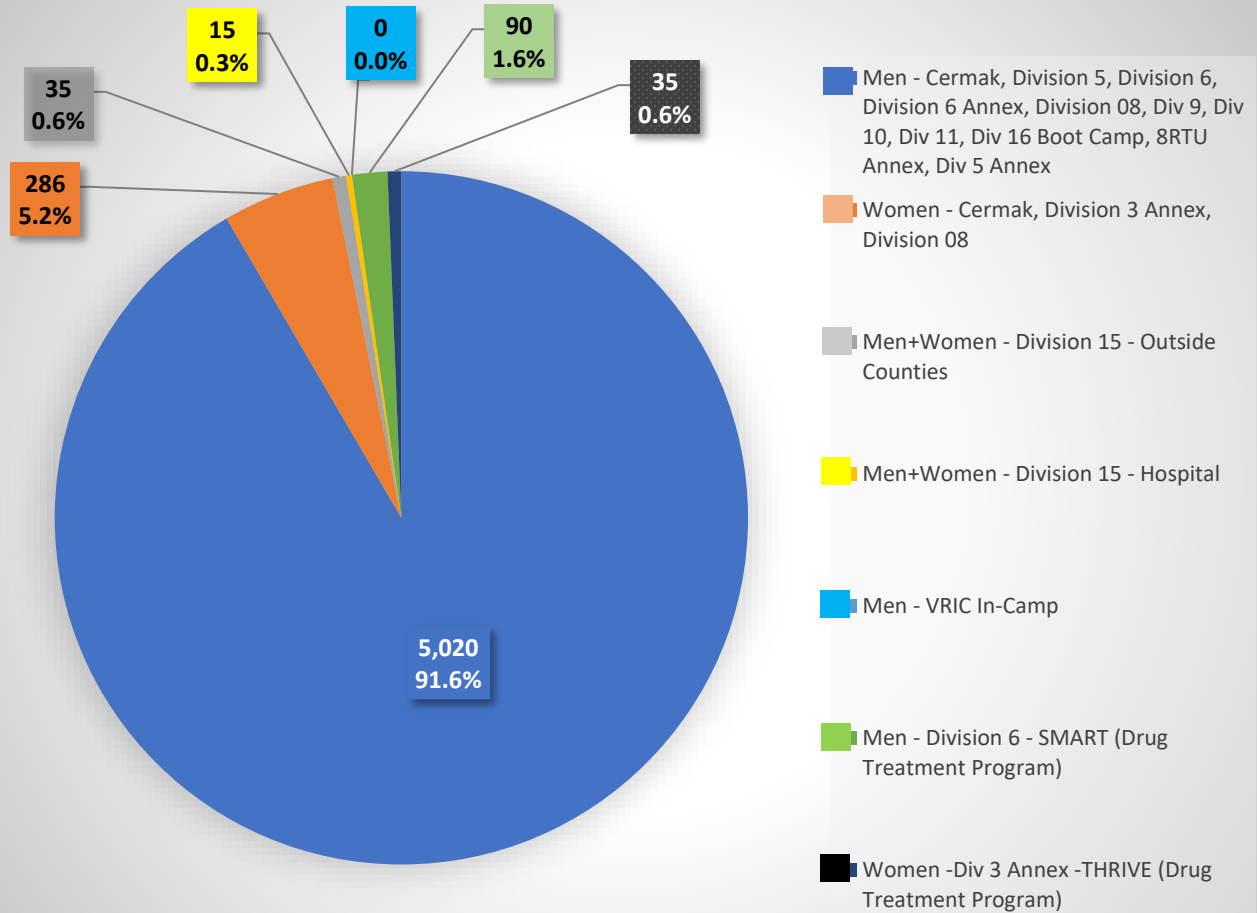

Sheriff's Daily Report

5/16/2023

Under the Custody of the Sheriff	
Total Male and Female	7,336
Jail Population	5,481
Community Corrections	1,855

Jail Population - Behind the Walls

Sheriff's Daily Report

5/16/2023

CCSO Population Demographics

In Confinement

Gender ID Distribution

Race Distribution

Age Distribution

Community Corrections

Gender ID Distribution

Race Distribution

Age Distribution