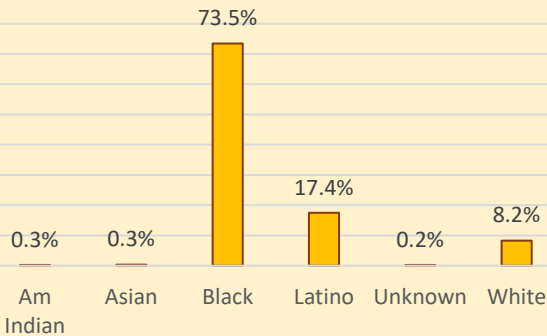

Sheriff's Daily Report

5/16/2023

Under the Custody of the Sheriff	
Total Male and Female	7,336
Jail Population	5,481
Community Corrections	1,855

Jail Population - Behind the Walls

Sheriff's Daily Report

5/16/2023

CCSO Population Demographics

In Confinement

Gender ID Distribution

Race Distribution

Age Distribution

Community Corrections

Gender ID Distribution

Race Distribution

Age Distribution