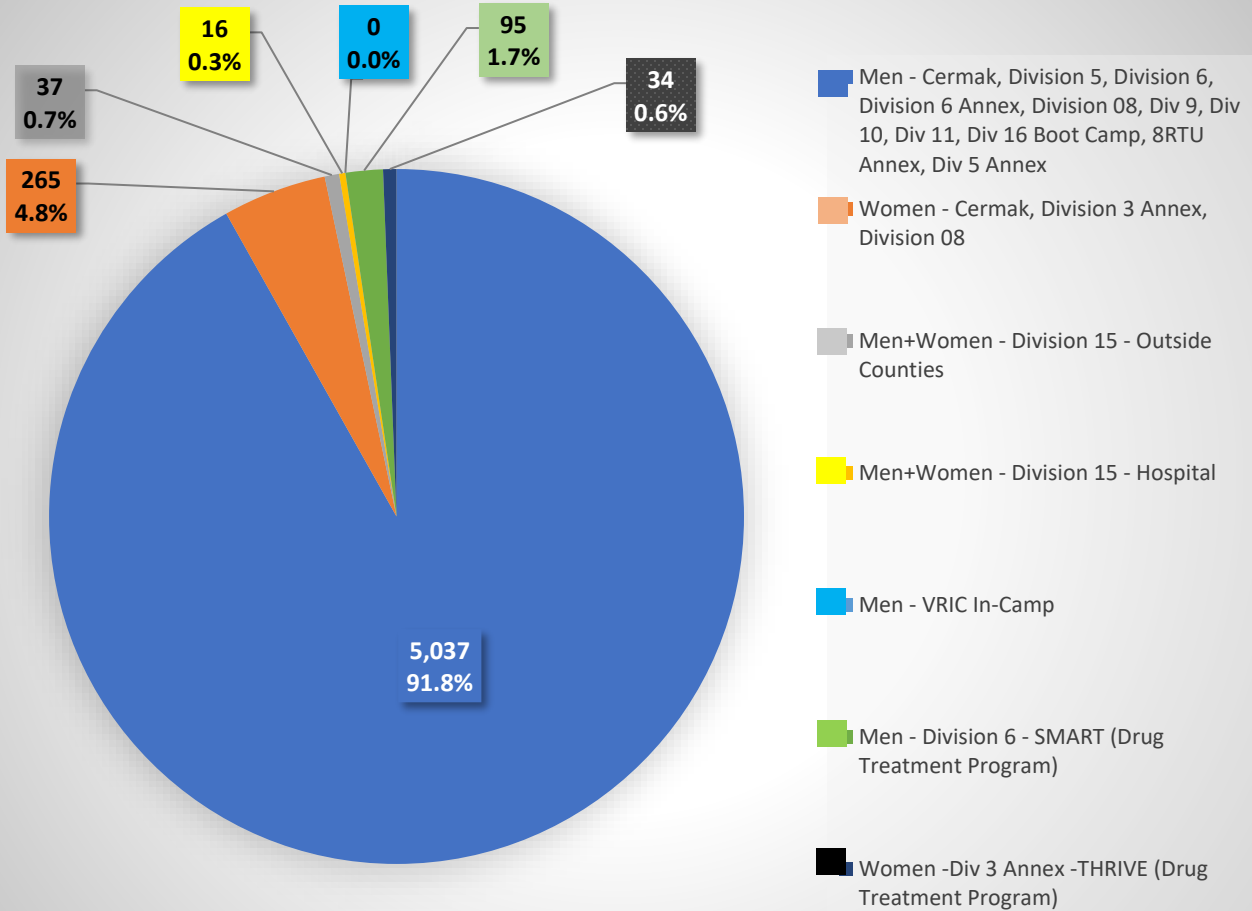

# Sheriff's Daily Report

## 5/21/2023

Under the Custody of the Sheriff	
Total Male and Female	7,326
Jail Population	5,484
Community Corrections	1,842

### Jail Population - Behind the Walls