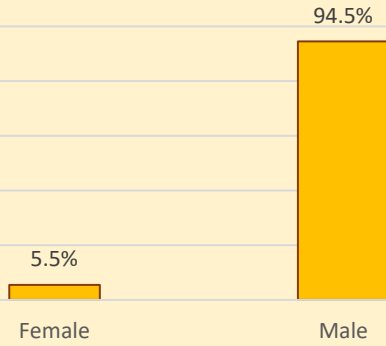

CCSO Population Demographics

In Confinement

Gender ID Distribution