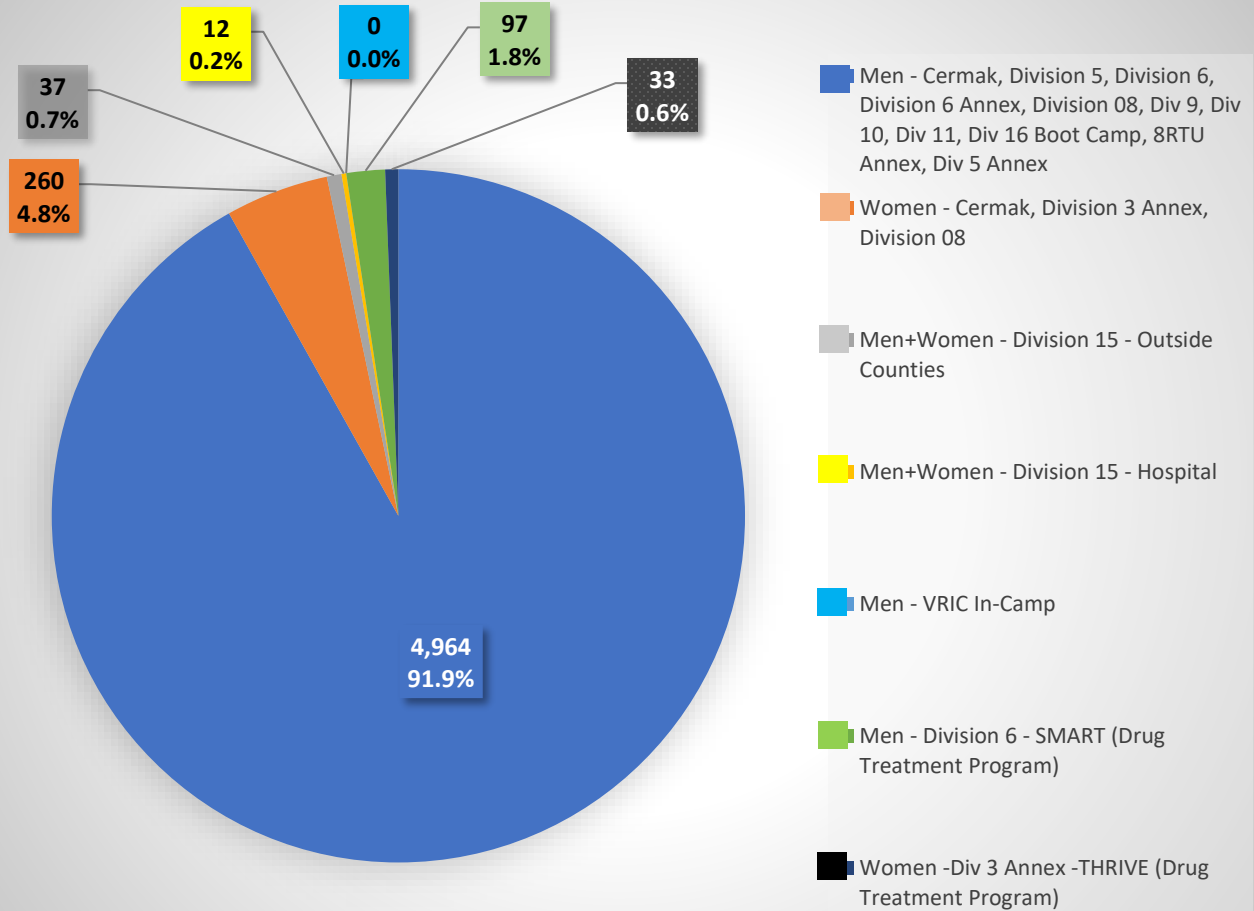

# Sheriff's Daily Report

5/25/2023

Under the Custody of the Sheriff	
Total Male and Female	7,243
Jail Population	5,403
Community Corrections	1,840

## Jail Population - Behind the Walls

### In Confinement

Gender ID Distribution

Race Distribution

Age Distribution