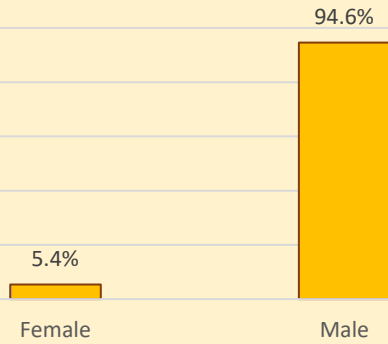

CCSO Population Demographics

In Confinement

Gender ID Distribution