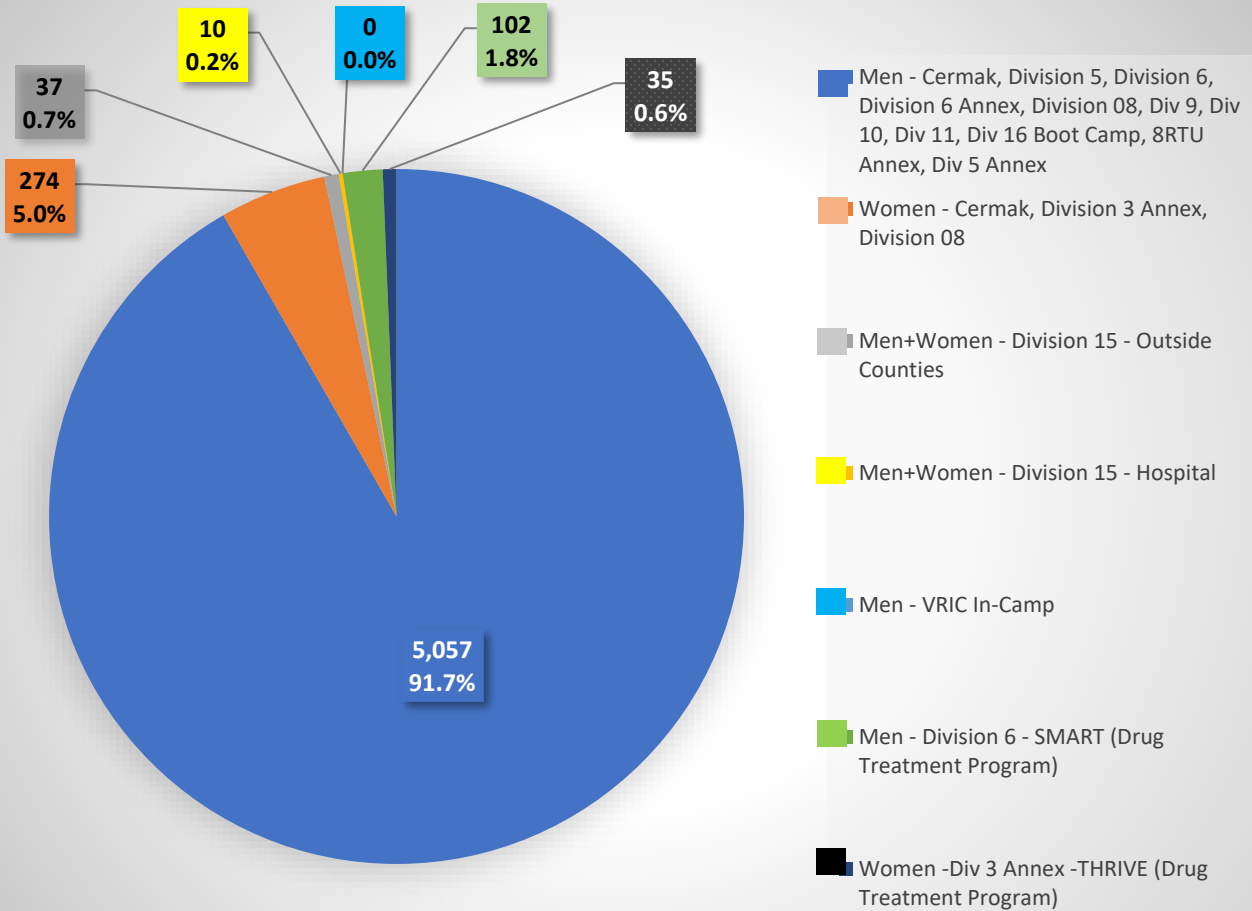

Sheriff's Daily Report

5/29/2023

Under the Custody of the Sheriff	
Total Male and Female	7,350
Jail Population	5,515
Community Corrections	1,835

Jail Population - Behind the Walls

Sheriff's Daily Report

5/29/2023

CCSO Population Demographics