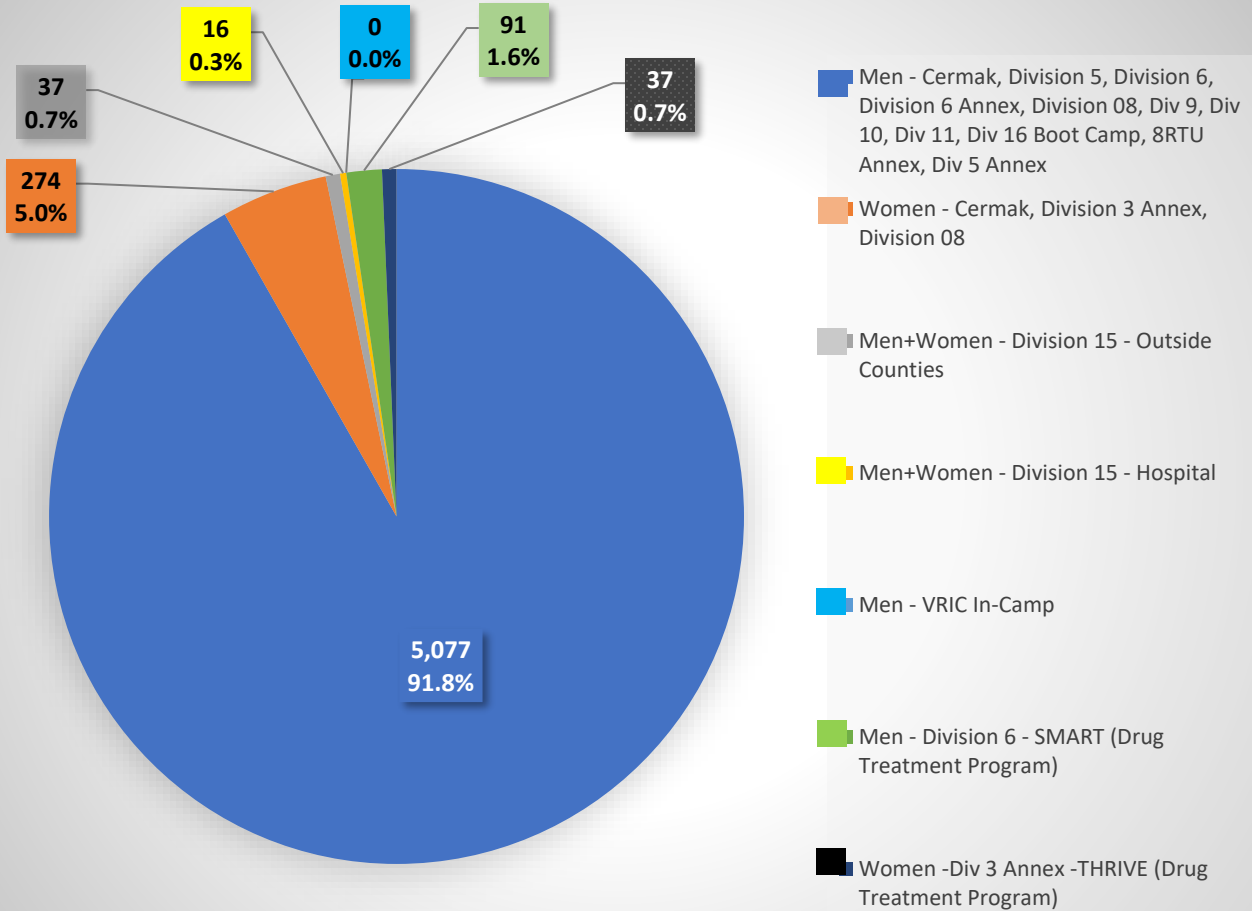

Sheriff's Daily Report

6/3/2023

Under the Custody of the Sheriff	
Total Male and Female	7,358
Jail Population	5,532
Community Corrections	1,826

Jail Population - Behind the Walls

Sheriff's Daily Report

6/3/2023

CCSO Population Demographics