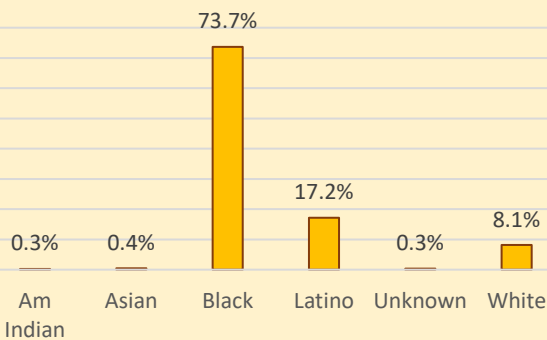

Sheriff's Daily Report

6/15/2023

Under the Custody of the Sheriff	
Total Male and Female	7,251
Jail Population	5,448
Community Corrections	1,803

Jail Population - Behind the Walls

Sheriff's Daily Report

6/15/2023

CCSO Population Demographics

In Confinement

Gender ID Distribution

Race Distribution

Age Distribution

Community Corrections

Gender ID Distribution

Race Distribution

Age Distribution