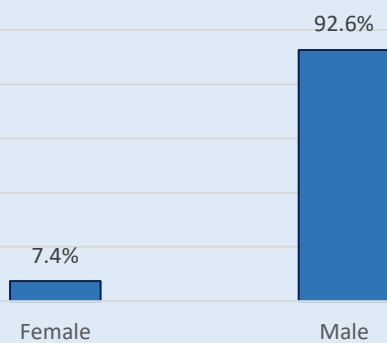

Sheriff's Daily Report

6/15/2023

Under the Custody of the Sheriff	
Total Male and Female	7,251
Jail Population	5,448
Community Corrections	1,803

Jail Population - Behind the Walls

Sheriff's Daily Report

6/15/2023

CCSO Population Demographics

In Confinement

Gender ID Distribution

Race Distribution

Age Distribution

Community Corrections

Gender ID Distribution

Race Distribution

Age Distribution