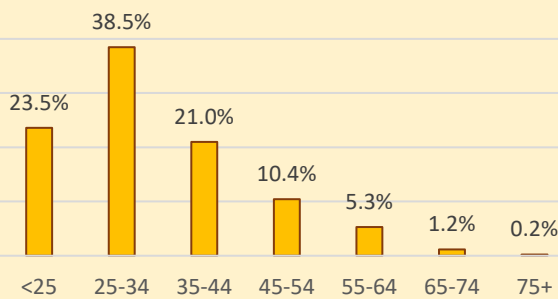

Sheriff's Daily Report

6/15/2023

Under the Custody of the Sheriff	
Total Male and Female	7,251
Jail Population	5,448
Community Corrections	1,803

Jail Population - Behind the Walls

Sheriff's Daily Report

6/15/2023

CCSO Population Demographics

In Confinement

Gender ID Distribution

Race Distribution

Age Distribution

Community Corrections

Gender ID Distribution

Race Distribution

Age Distribution