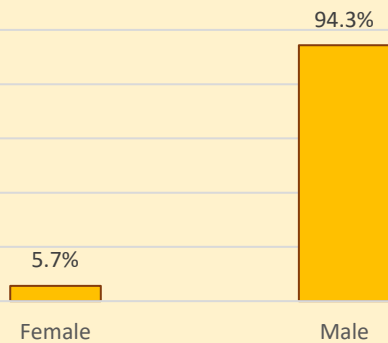

Sheriff's Daily Report

6/15/2023

Under the Custody of the Sheriff	
Total Male and Female	7,251
Jail Population	5,448
Community Corrections	1,803

Jail Population - Behind the Walls

Sheriff's Daily Report

6/15/2023

CCSO Population Demographics

In Confinement

Gender ID Distribution

Race Distribution

Age Distribution

Community Corrections

Gender ID Distribution

Race Distribution

Age Distribution