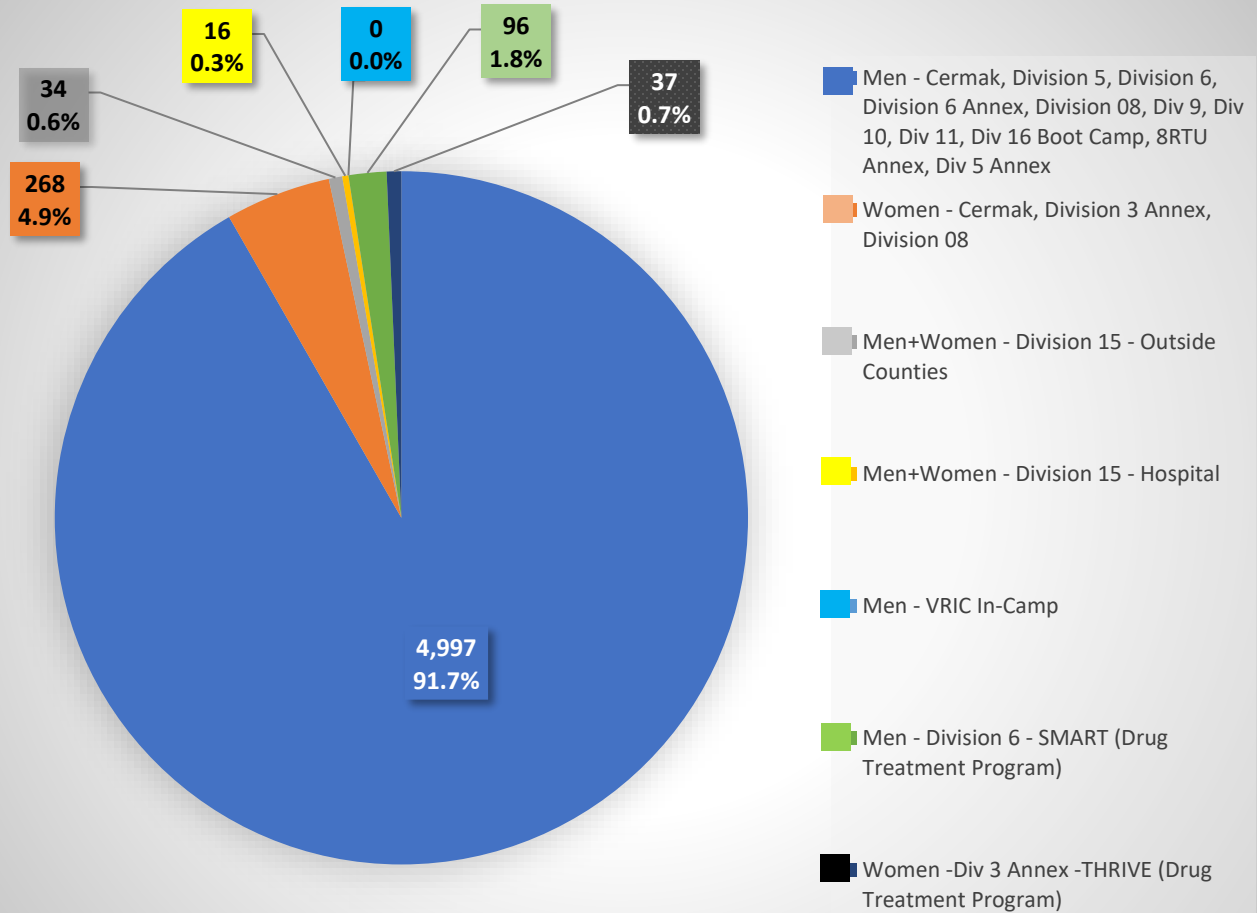

Sheriff's Daily Report

6/15/2023

Under the Custody of the Sheriff	
Total Male and Female	7,251
Jail Population	5,448
Community Corrections	1,803

Jail Population - Behind the Walls

Sheriff's Daily Report

6/15/2023

CCSO Population Demographics

In Confinement

Gender ID Distribution

Race Distribution

Age Distribution

Community Corrections

Gender ID Distribution

Race Distribution

Age Distribution