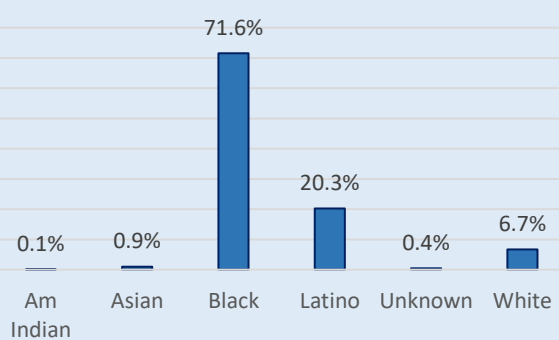

Sheriff's Daily Report

6/15/2023

Under the Custody of the Sheriff	
Total Male and Female	7,251
Jail Population	5,448
Community Corrections	1,803

Jail Population - Behind the Walls

Sheriff's Daily Report

6/15/2023

CCSO Population Demographics

In Confinement

Gender ID Distribution

Race Distribution

Age Distribution

Community Corrections

Gender ID Distribution

Race Distribution

Age Distribution