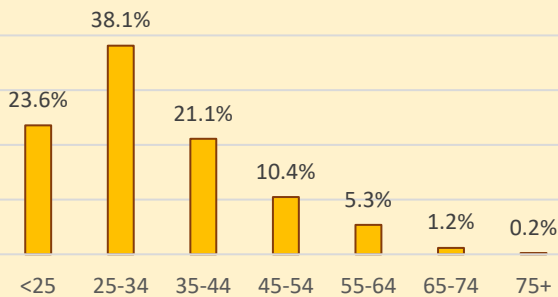

Sheriff's Daily Report

6/17/2023

Under the Custody of the Sheriff	
Total Male and Female	7,272
Jail Population	5,477
Community Corrections	1,795

Jail Population - Behind the Walls

Sheriff's Daily Report

6/17/2023

CCSO Population Demographics

In Confinement

Gender ID Distribution

Race Distribution

Age Distribution

Community Corrections

Gender ID Distribution

Race Distribution

Age Distribution