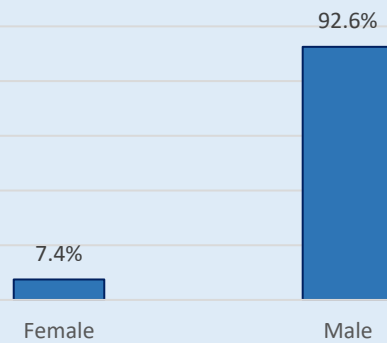

Sheriff's Daily Report

6/17/2023

Under the Custody of the Sheriff	
Total Male and Female	7,272
Jail Population	5,477
Community Corrections	1,795

Jail Population - Behind the Walls

Sheriff's Daily Report

6/17/2023

CCSO Population Demographics

In Confinement

Gender ID Distribution

Race Distribution

Age Distribution

Community Corrections

Gender ID Distribution

Race Distribution

Age Distribution