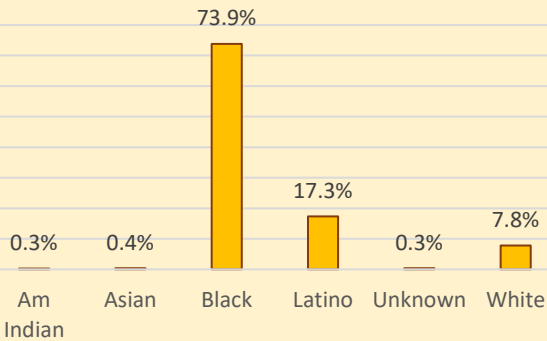

Sheriff's Daily Report

6/17/2023

Under the Custody of the Sheriff	
Total Male and Female	7,272
Jail Population	5,477
Community Corrections	1,795

Jail Population - Behind the Walls

Sheriff's Daily Report

6/17/2023

CCSO Population Demographics

In Confinement

Gender ID Distribution

Race Distribution

Age Distribution

Community Corrections

Gender ID Distribution

Race Distribution

Age Distribution