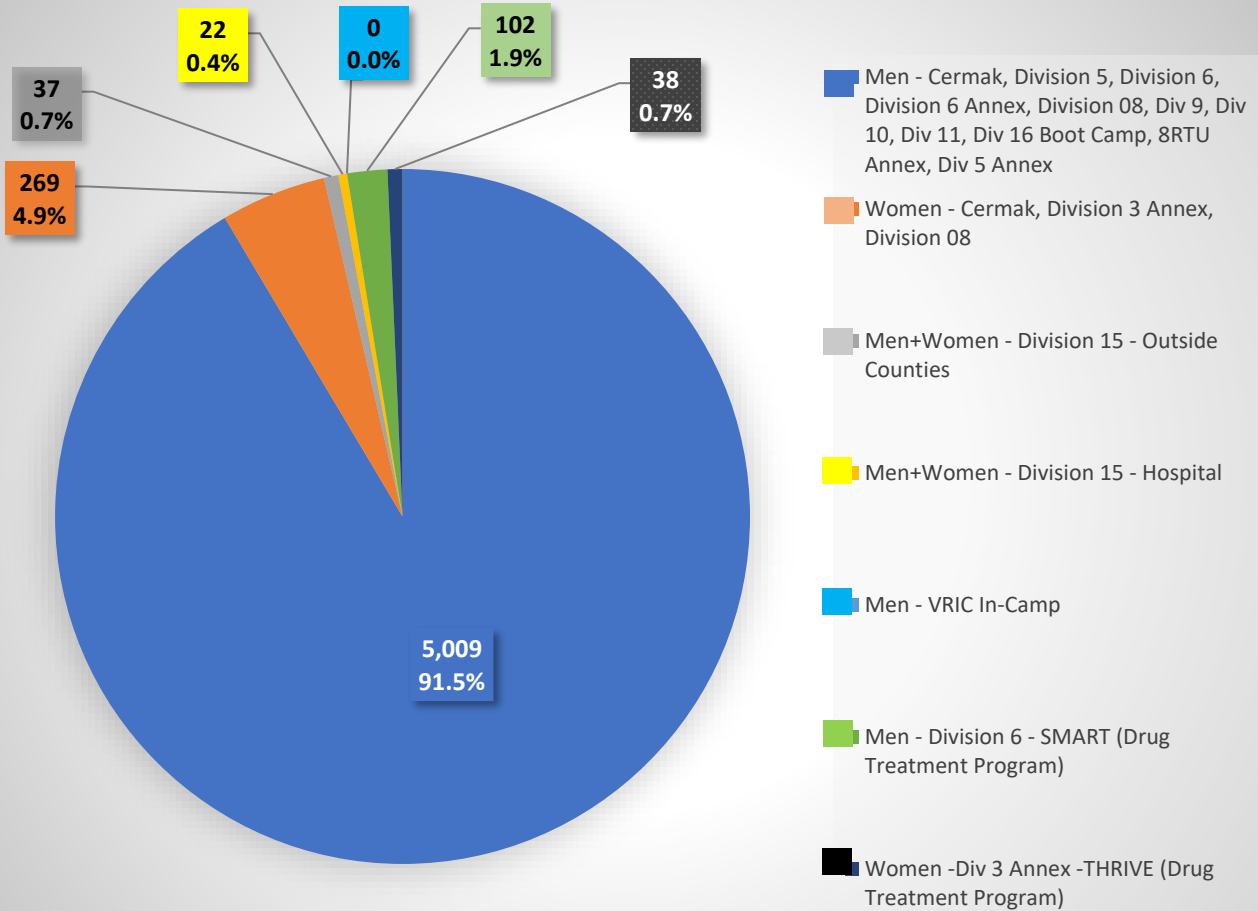

Sheriff's Daily Report

6/17/2023

Under the Custody of the Sheriff	
Total Male and Female	7,272
Jail Population	5,477
Community Corrections	1,795

Jail Population - Behind the Walls

Sheriff's Daily Report

6/17/2023

CCSO Population Demographics

In Confinement

Gender ID Distribution

Race Distribution

Age Distribution

Community Corrections

Gender ID Distribution

Race Distribution

Age Distribution