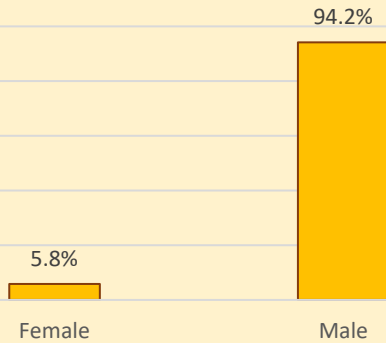

Sheriff's Daily Report

6/17/2023

Under the Custody of the Sheriff	
Total Male and Female	7,272
Jail Population	5,477
Community Corrections	1,795

Jail Population - Behind the Walls

Sheriff's Daily Report

6/17/2023

CCSO Population Demographics

In Confinement

Gender ID Distribution

Race Distribution

Age Distribution

Community Corrections

Gender ID Distribution

Race Distribution

Age Distribution