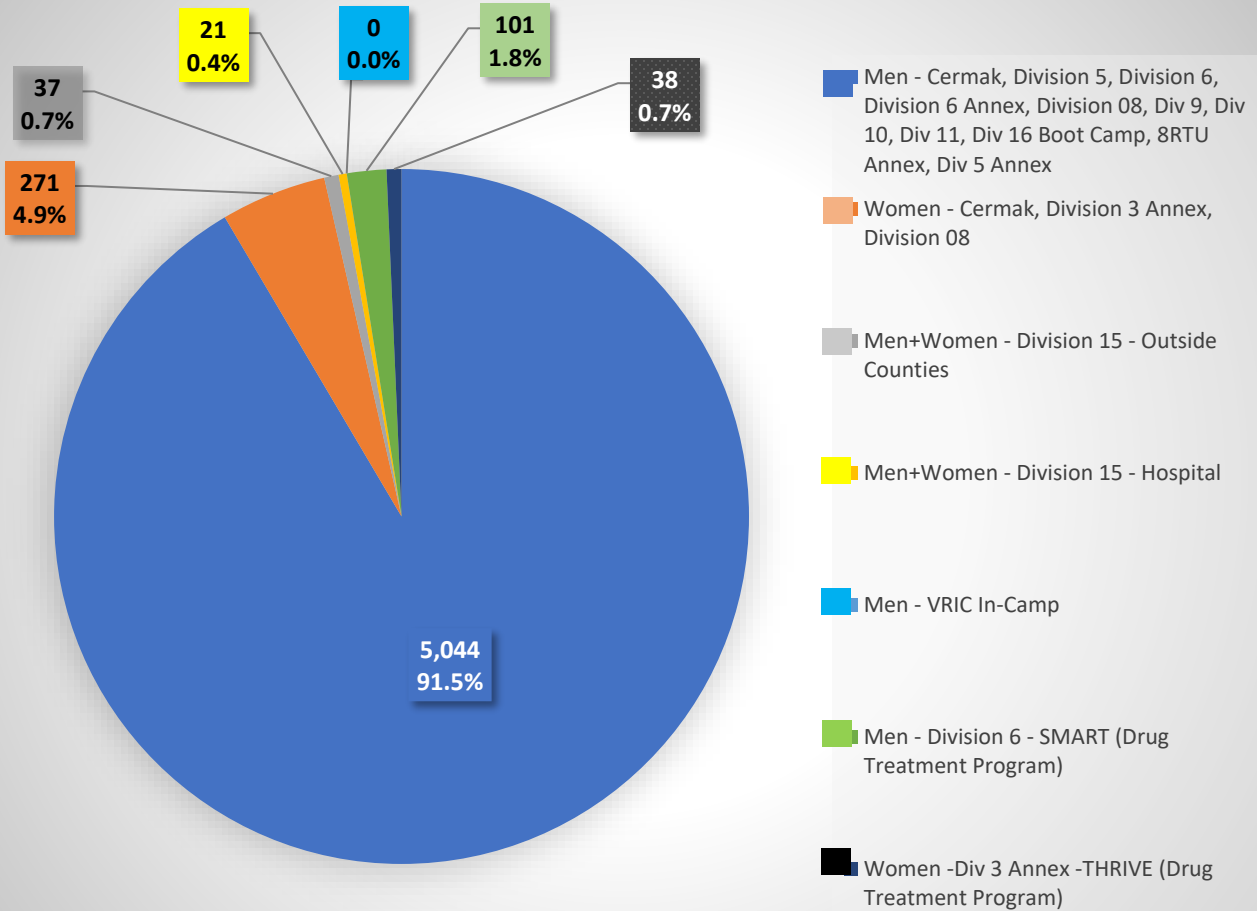

# Sheriff's Daily Report

## 6/18/2023

Under the Custody of the Sheriff	
Total Male and Female	7,308
Jail Population	5,512
Community Corrections	1,796

### Jail Population - Behind the Walls