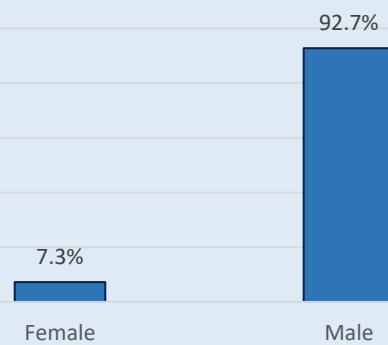

Sheriff's Daily Report

6/24/2023

Under the Custody of the Sheriff	
Total Male and Female	7,300
Jail Population	5,479
Community Corrections	1,821

Jail Population - Behind the Walls

Sheriff's Daily Report

6/24/2023

CCSO Population Demographics

In Confinement

Gender ID Distribution

Race Distribution

Age Distribution

Community Corrections

Gender ID Distribution

Race Distribution

Age Distribution