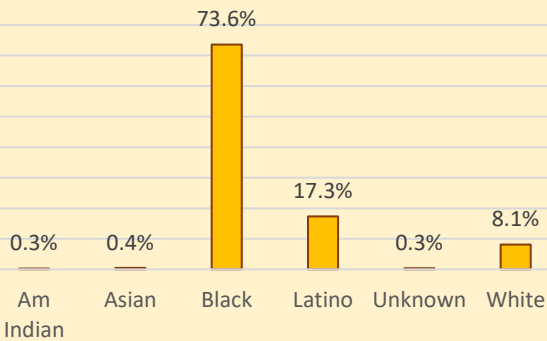

Sheriff's Daily Report

6/24/2023

Under the Custody of the Sheriff	
Total Male and Female	7,300
Jail Population	5,479
Community Corrections	1,821

Jail Population - Behind the Walls

Sheriff's Daily Report

6/24/2023

CCSO Population Demographics

In Confinement

Gender ID Distribution

Race Distribution

Age Distribution

Community Corrections

Gender ID Distribution

Race Distribution

Age Distribution