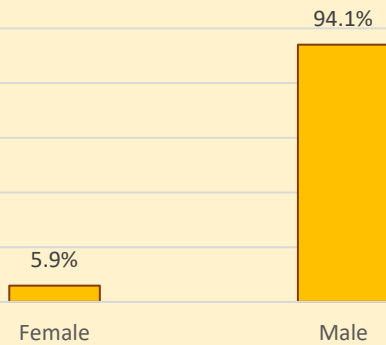

Sheriff's Daily Report

6/24/2023

Under the Custody of the Sheriff	
Total Male and Female	7,300
Jail Population	5,479
Community Corrections	1,821

Jail Population - Behind the Walls

Sheriff's Daily Report

6/24/2023

CCSO Population Demographics

In Confinement

Gender ID Distribution

Race Distribution

Age Distribution

Community Corrections

Gender ID Distribution

Race Distribution

Age Distribution