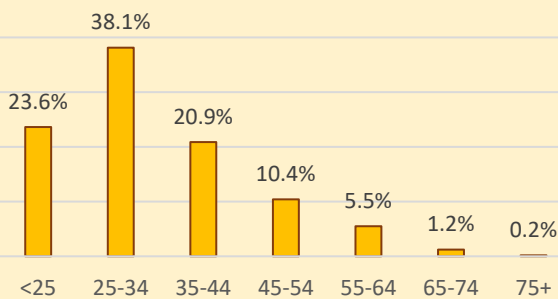

Sheriff's Daily Report

6/24/2023

Under the Custody of the Sheriff	
Total Male and Female	7,300
Jail Population	5,479
Community Corrections	1,821

Jail Population - Behind the Walls

Sheriff's Daily Report

6/24/2023

CCSO Population Demographics

In Confinement

Gender ID Distribution

Race Distribution

Age Distribution

Community Corrections

Gender ID Distribution

Race Distribution

Age Distribution