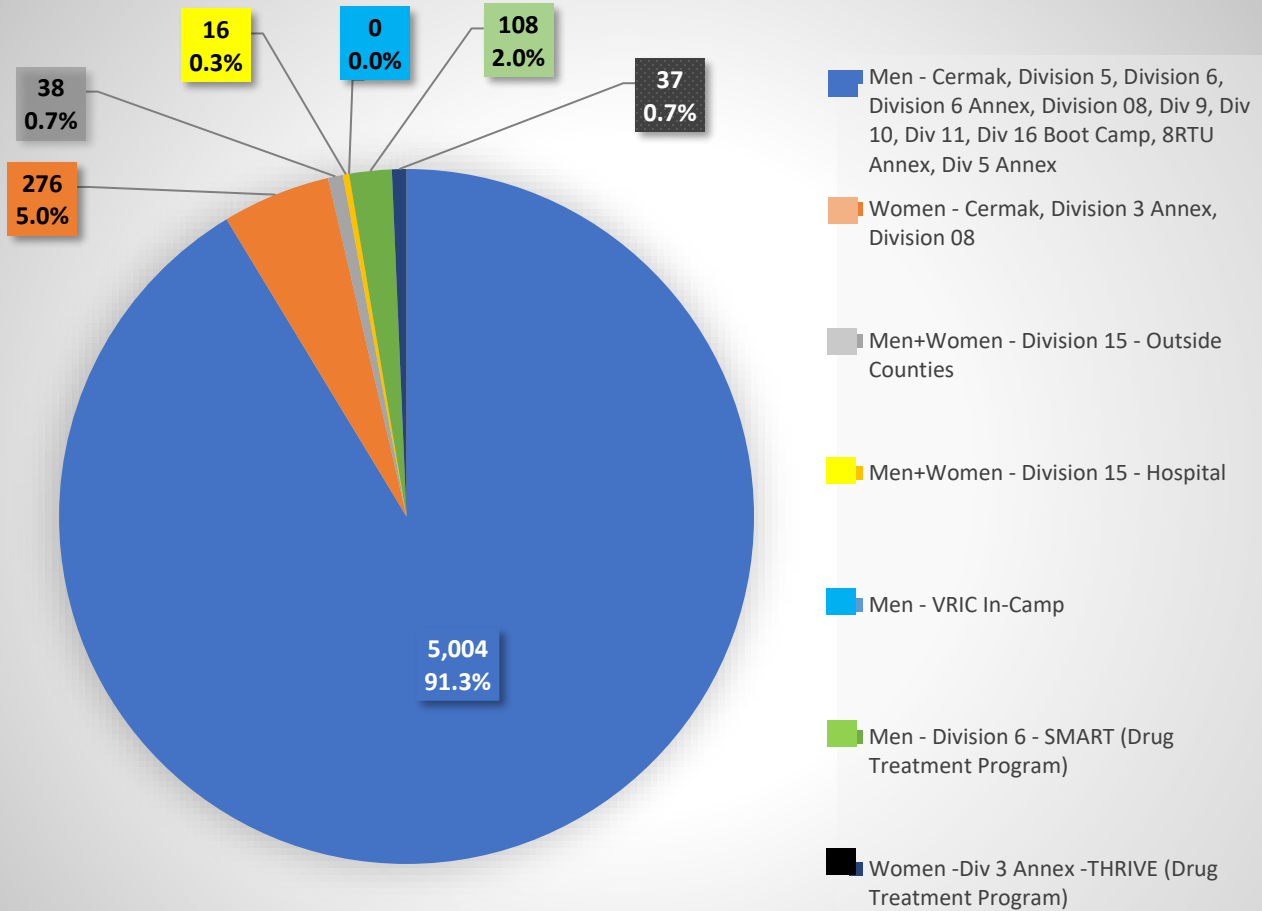

Sheriff's Daily Report

6/24/2023

Under the Custody of the Sheriff	
Total Male and Female	7,300
Jail Population	5,479
Community Corrections	1,821

Jail Population - Behind the Walls

Sheriff's Daily Report

6/24/2023

CCSO Population Demographics

In Confinement

Gender ID Distribution

Race Distribution

Age Distribution

Community Corrections

Gender ID Distribution

Race Distribution

Age Distribution