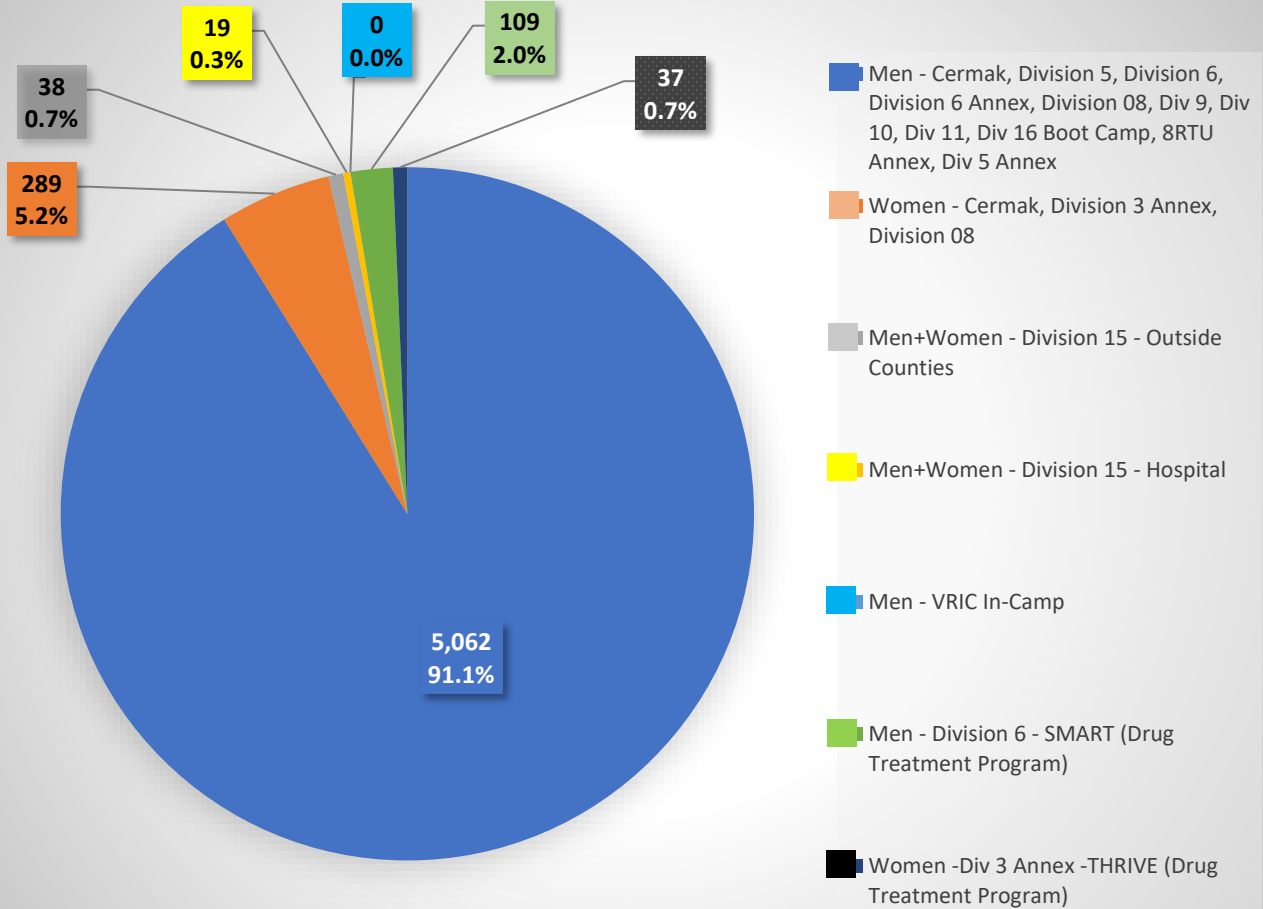

Sheriff's Daily Report

6/26/2023

Under the Custody of the Sheriff	
Total Male and Female	7,376
Jail Population	5,554
Community Corrections	1,822

Jail Population - Behind the Walls

Sheriff's Daily Report

6/26/2023

CCSO Population Demographics

In Confinement

Gender ID Distribution

Race Distribution

Age Distribution

Community Corrections

Gender ID Distribution

Race Distribution

Age Distribution