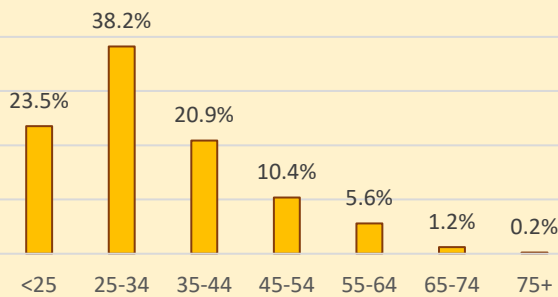

Sheriff's Daily Report

6/26/2023

Under the Custody of the Sheriff	
Total Male and Female	7,376
Jail Population	5,554
Community Corrections	1,822

Jail Population - Behind the Walls

Sheriff's Daily Report

6/26/2023

CCSO Population Demographics

In Confinement

Gender ID Distribution

Race Distribution

Age Distribution

Community Corrections

Gender ID Distribution

Race Distribution

Age Distribution