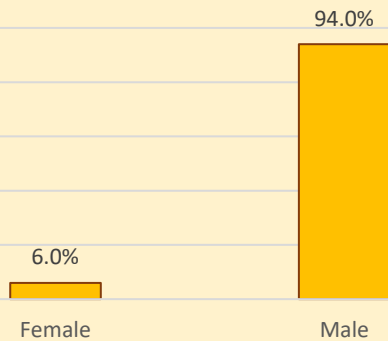

Sheriff's Daily Report

6/26/2023

Under the Custody of the Sheriff	
Total Male and Female	7,376
Jail Population	5,554
Community Corrections	1,822

Jail Population - Behind the Walls

Sheriff's Daily Report

6/26/2023

CCSO Population Demographics

In Confinement

Gender ID Distribution

Race Distribution

Age Distribution

Community Corrections

Gender ID Distribution

Race Distribution

Age Distribution