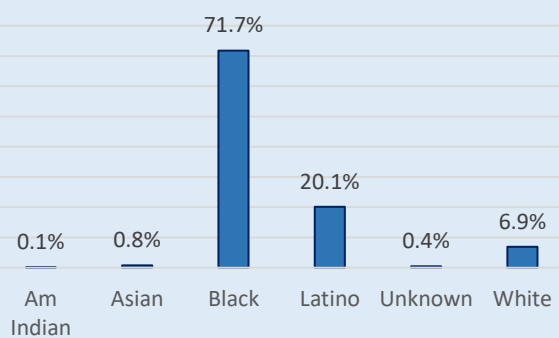

Sheriff's Daily Report

6/26/2023

Under the Custody of the Sheriff	
Total Male and Female	7,376
Jail Population	5,554
Community Corrections	1,822

Jail Population - Behind the Walls

Sheriff's Daily Report

6/26/2023

CCSO Population Demographics

In Confinement

Gender ID Distribution

Race Distribution

Age Distribution

Community Corrections

Gender ID Distribution

Race Distribution

Age Distribution