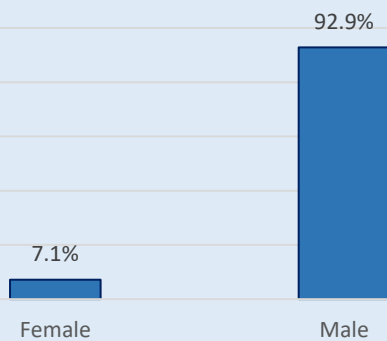

Sheriff's Daily Report

6/26/2023

Under the Custody of the Sheriff	
Total Male and Female	7,376
Jail Population	5,554
Community Corrections	1,822

Jail Population - Behind the Walls

Sheriff's Daily Report

6/26/2023

CCSO Population Demographics

In Confinement

Gender ID Distribution

Race Distribution

Age Distribution

Community Corrections

Gender ID Distribution

Race Distribution

Age Distribution