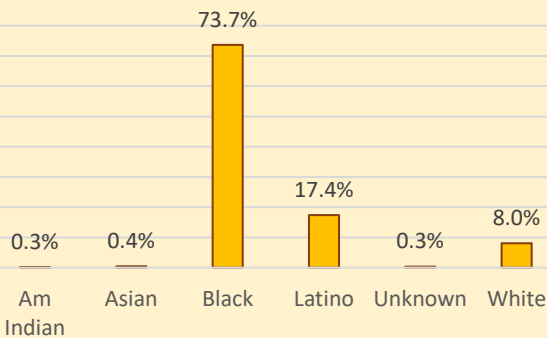

Sheriff's Daily Report

6/26/2023

Under the Custody of the Sheriff	
Total Male and Female	7,376
Jail Population	5,554
Community Corrections	1,822

Jail Population - Behind the Walls

Sheriff's Daily Report

6/26/2023

CCSO Population Demographics

In Confinement

Gender ID Distribution

Race Distribution

Age Distribution

Community Corrections

Gender ID Distribution

Race Distribution

Age Distribution