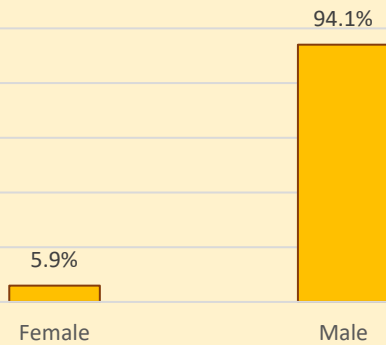

Sheriff's Daily Report

6/27/2023

Under the Custody of the Sheriff	
Total Male and Female	7,306
Jail Population	5,492
Community Corrections	1,814

Jail Population - Behind the Walls

Sheriff's Daily Report

6/27/2023

CCSO Population Demographics

In Confinement

Gender ID Distribution

Race Distribution

Age Distribution

Community Corrections

Gender ID Distribution

Race Distribution

Age Distribution