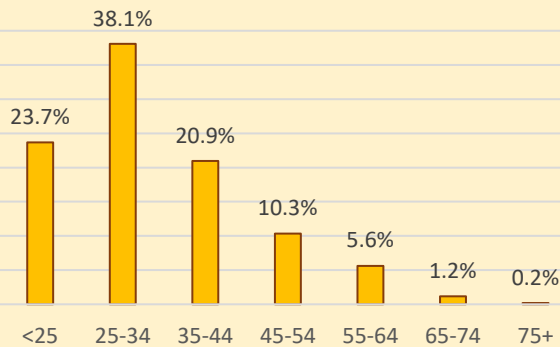

Sheriff's Daily Report

6/27/2023

Under the Custody of the Sheriff	
Total Male and Female	7,306
Jail Population	5,492
Community Corrections	1,814

Jail Population - Behind the Walls

Sheriff's Daily Report

6/27/2023

CCSO Population Demographics

In Confinement

Gender ID Distribution

Race Distribution

Age Distribution

Community Corrections

Gender ID Distribution

Race Distribution

Age Distribution