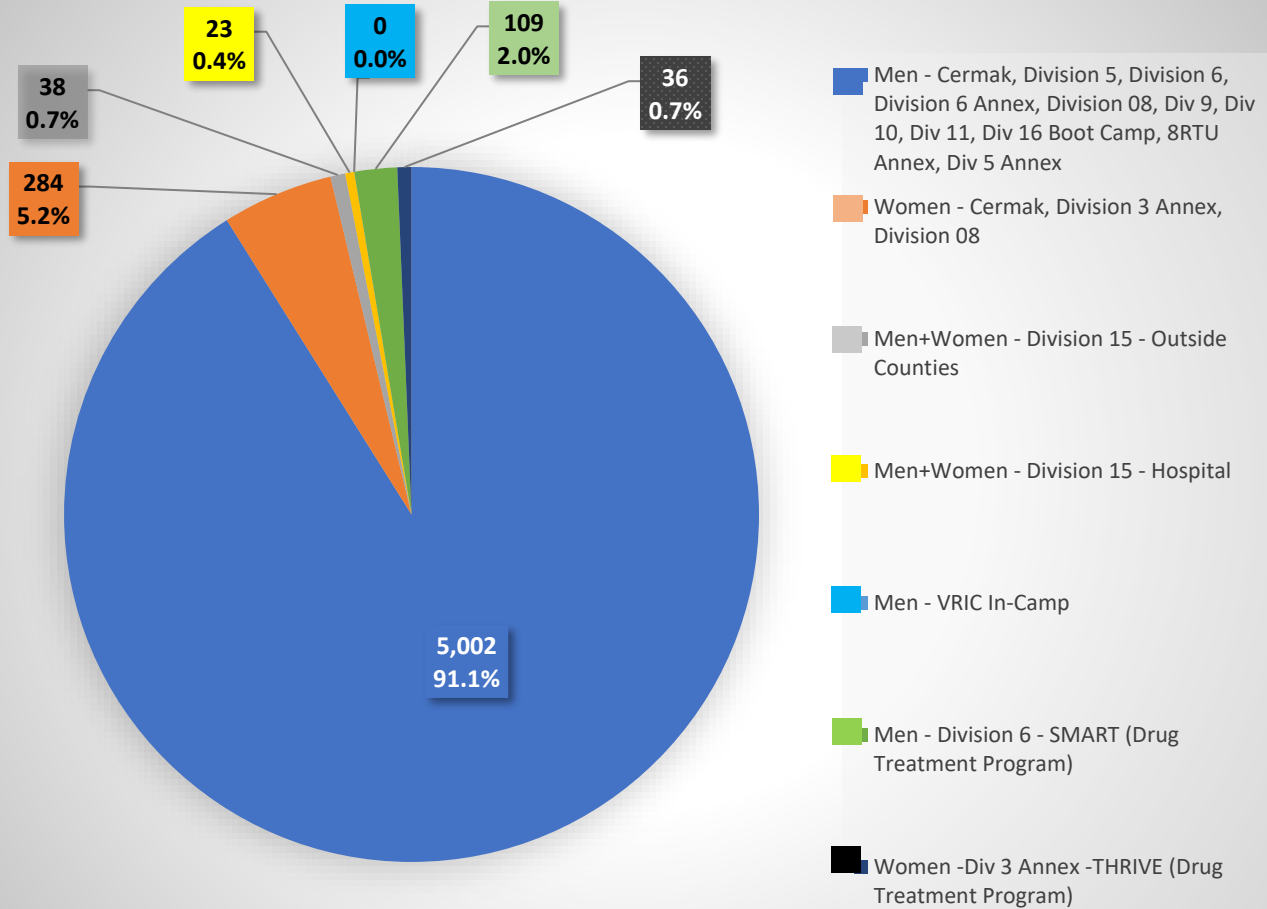

Sheriff's Daily Report

6/27/2023

Under the Custody of the Sheriff	
Total Male and Female	7,306
Jail Population	5,492
Community Corrections	1,814

Jail Population - Behind the Walls

Sheriff's Daily Report

6/27/2023

CCSO Population Demographics

In Confinement

Gender ID Distribution

Race Distribution

Age Distribution

Community Corrections

Gender ID Distribution

Race Distribution

Age Distribution