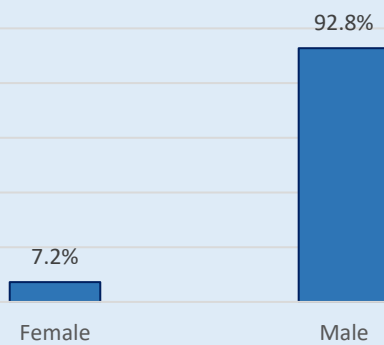

Sheriff's Daily Report

6/27/2023

Under the Custody of the Sheriff	
Total Male and Female	7,306
Jail Population	5,492
Community Corrections	1,814

Jail Population - Behind the Walls

Sheriff's Daily Report

6/27/2023

CCSO Population Demographics

In Confinement

Gender ID Distribution

Race Distribution

Age Distribution

Community Corrections

Gender ID Distribution

Race Distribution

Age Distribution