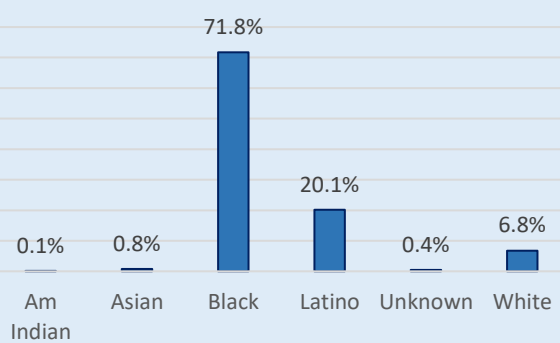

Sheriff's Daily Report

6/27/2023

Under the Custody of the Sheriff	
Total Male and Female	7,306
Jail Population	5,492
Community Corrections	1,814

Jail Population - Behind the Walls

Sheriff's Daily Report

6/27/2023

CCSO Population Demographics

In Confinement

Gender ID Distribution

Race Distribution

Age Distribution

Community Corrections

Gender ID Distribution

Race Distribution

Age Distribution