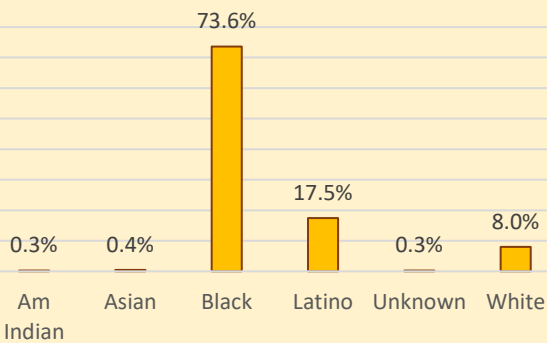

Sheriff's Daily Report

6/27/2023

Under the Custody of the Sheriff	
Total Male and Female	7,306
Jail Population	5,492
Community Corrections	1,814

Jail Population - Behind the Walls

Sheriff's Daily Report

6/27/2023

CCSO Population Demographics

In Confinement

Gender ID Distribution

Race Distribution

Age Distribution

Community Corrections

Gender ID Distribution

Race Distribution

Age Distribution