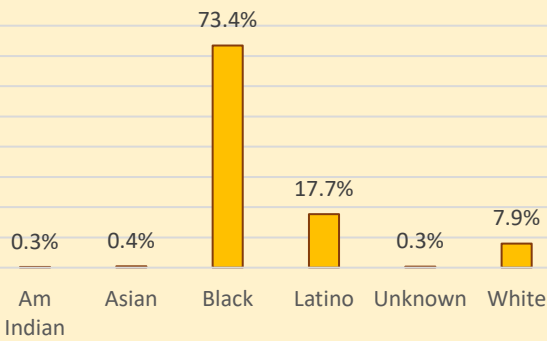

Sheriff's Daily Report

6/30/2023

Under the Custody of the Sheriff	
Total Male and Female	7,289
Jail Population	5,496
Community Corrections	1,793

Jail Population - Behind the Walls

Sheriff's Daily Report

6/30/2023

CCSO Population Demographics

In Confinement

Gender ID Distribution

Race Distribution

Age Distribution

Community Corrections

Gender ID Distribution

Race Distribution

Age Distribution