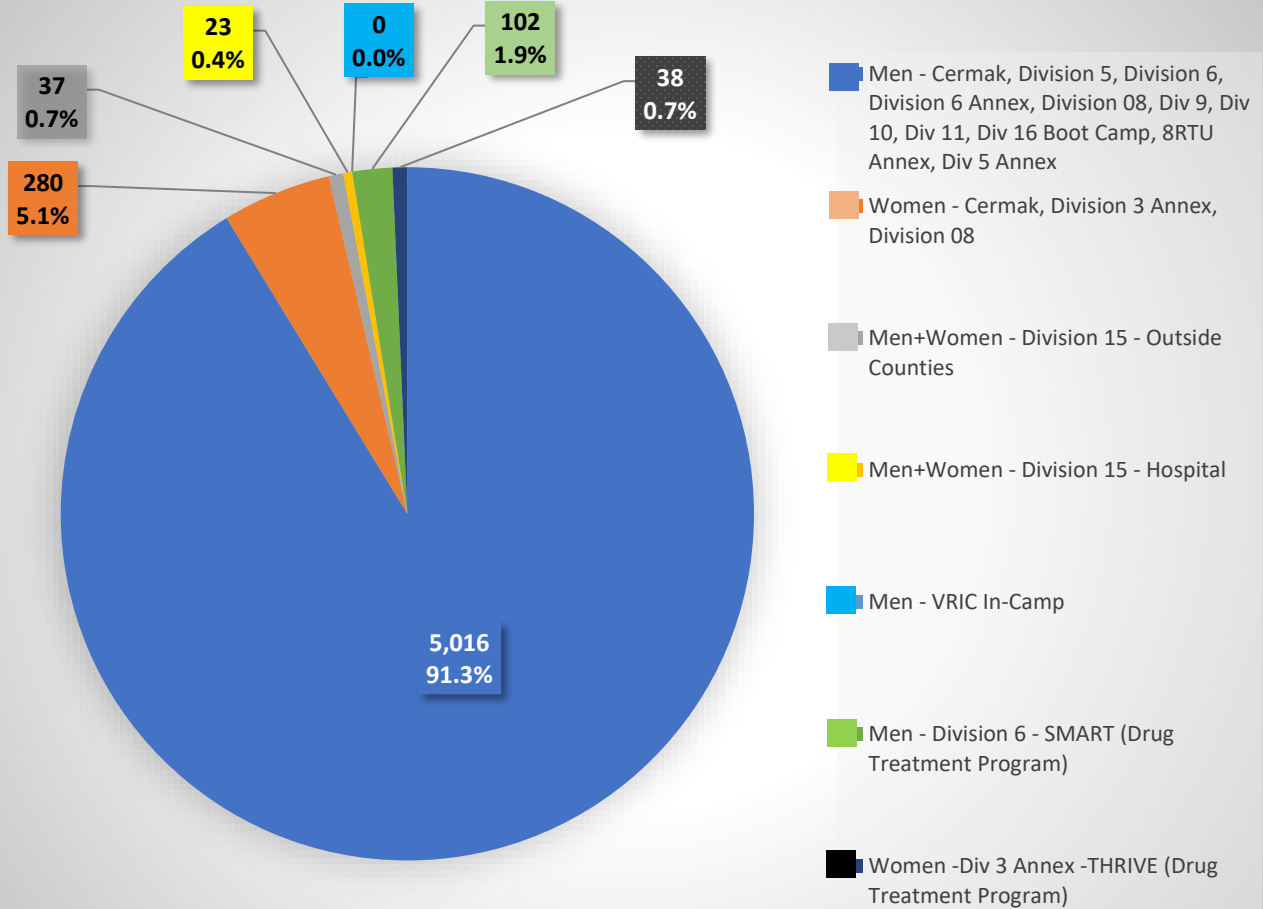

Sheriff's Daily Report

6/30/2023

Under the Custody of the Sheriff	
Total Male and Female	7,289
Jail Population	5,496
Community Corrections	1,793

Jail Population - Behind the Walls

Sheriff's Daily Report

6/30/2023

CCSO Population Demographics

In Confinement

Gender ID Distribution

Race Distribution

Age Distribution

Community Corrections

Gender ID Distribution

Race Distribution

Age Distribution