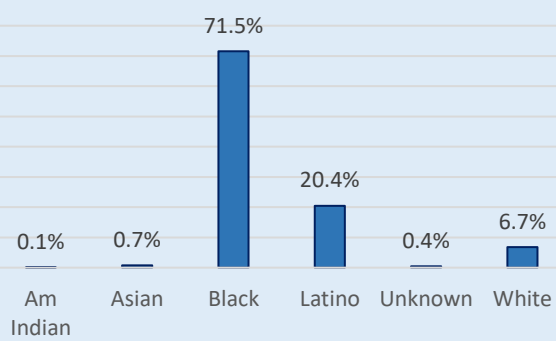

Sheriff's Daily Report

6/30/2023

Under the Custody of the Sheriff	
Total Male and Female	7,289
Jail Population	5,496
Community Corrections	1,793

Jail Population - Behind the Walls

Sheriff's Daily Report

6/30/2023

CCSO Population Demographics

In Confinement

Gender ID Distribution

Race Distribution

Age Distribution

Community Corrections

Gender ID Distribution

Race Distribution

Age Distribution