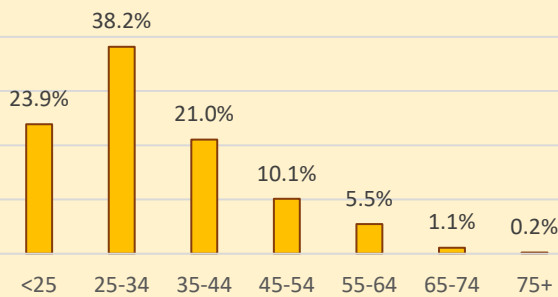

Sheriff's Daily Report

6/30/2023

Under the Custody of the Sheriff	
Total Male and Female	7,289
Jail Population	5,496
Community Corrections	1,793

Jail Population - Behind the Walls

Sheriff's Daily Report

6/30/2023

CCSO Population Demographics

In Confinement

Gender ID Distribution

Race Distribution

Age Distribution

Community Corrections

Gender ID Distribution

Race Distribution

Age Distribution