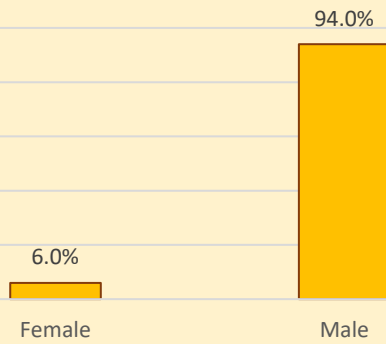

Sheriff's Daily Report

6/30/2023

Under the Custody of the Sheriff	
Total Male and Female	7,289
Jail Population	5,496
Community Corrections	1,793

Jail Population - Behind the Walls

Sheriff's Daily Report

6/30/2023

CCSO Population Demographics

In Confinement

Gender ID Distribution

Race Distribution

Age Distribution

Community Corrections

Gender ID Distribution

Race Distribution

Age Distribution