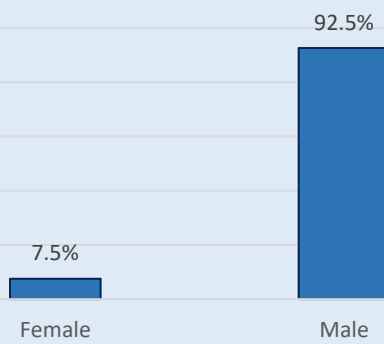

Sheriff's Daily Report

6/30/2023

Under the Custody of the Sheriff	
Total Male and Female	7,289
Jail Population	5,496
Community Corrections	1,793

Jail Population - Behind the Walls

Sheriff's Daily Report

6/30/2023

CCSO Population Demographics

In Confinement

Gender ID Distribution

Race Distribution

Age Distribution

Community Corrections

Gender ID Distribution

Race Distribution

Age Distribution