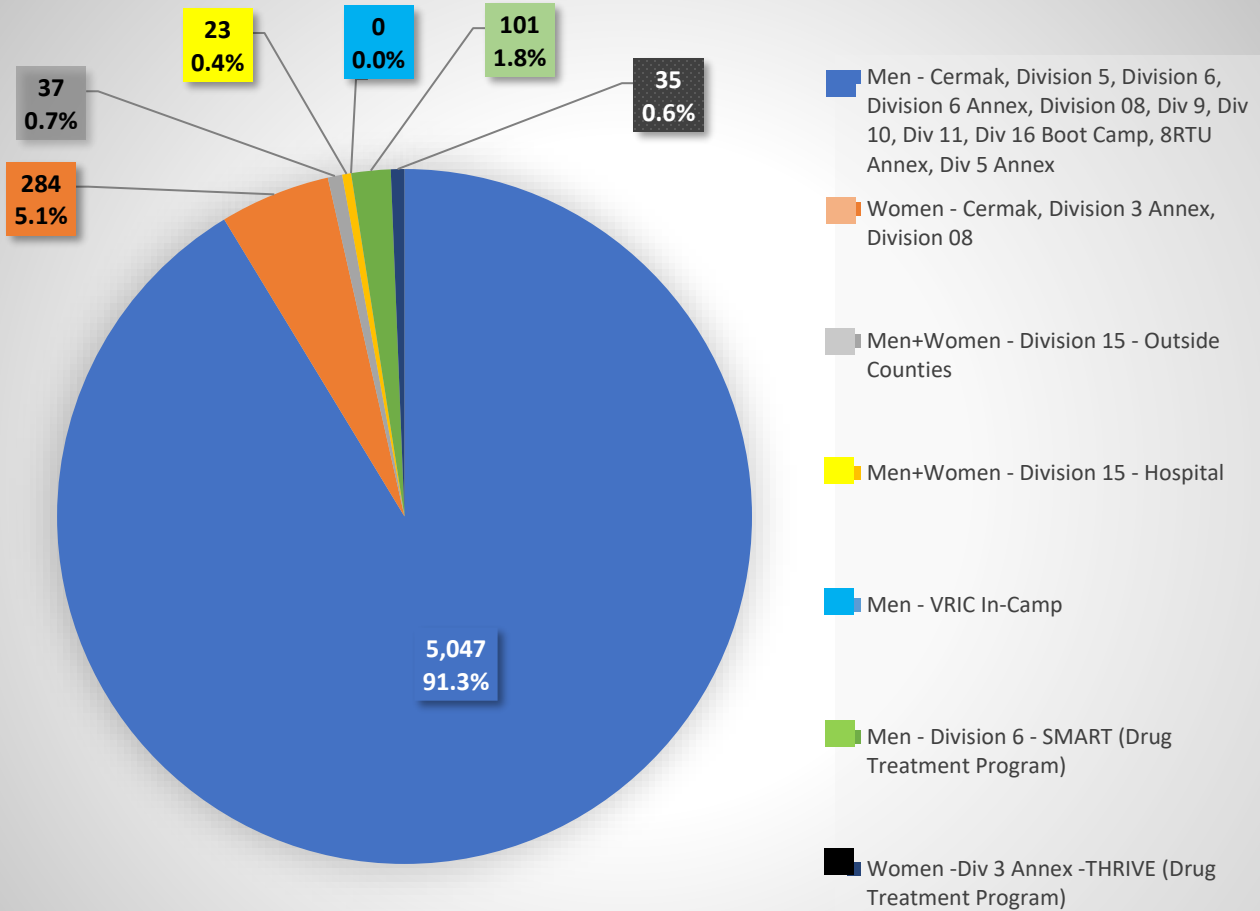

Sheriff's Daily Report

7/1/2023

Under the Custody of the Sheriff	
Total Male and Female	7,296
Jail Population	5,527
Community Corrections	1,769

Jail Population - Behind the Walls

Sheriff's Daily Report

7/1/2023

CCSO Population Demographics