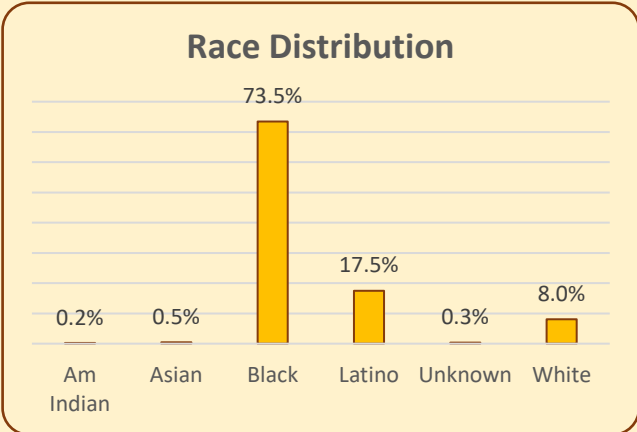

Sheriff's Daily Report

7/3/2023

CCSO Population Demographics

In Confinement