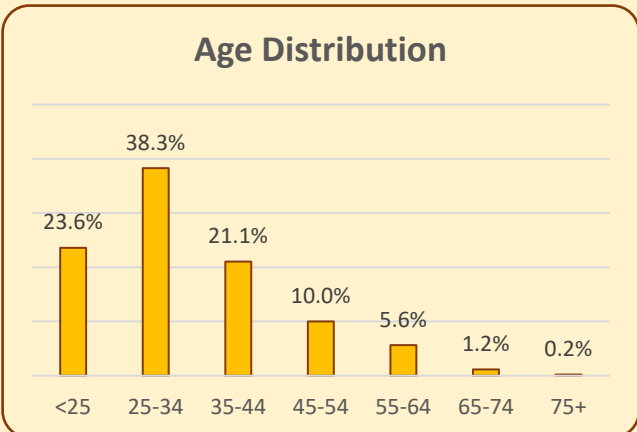

Sheriff's Daily Report

7/3/2023

CCSO Population Demographics

In Confinement