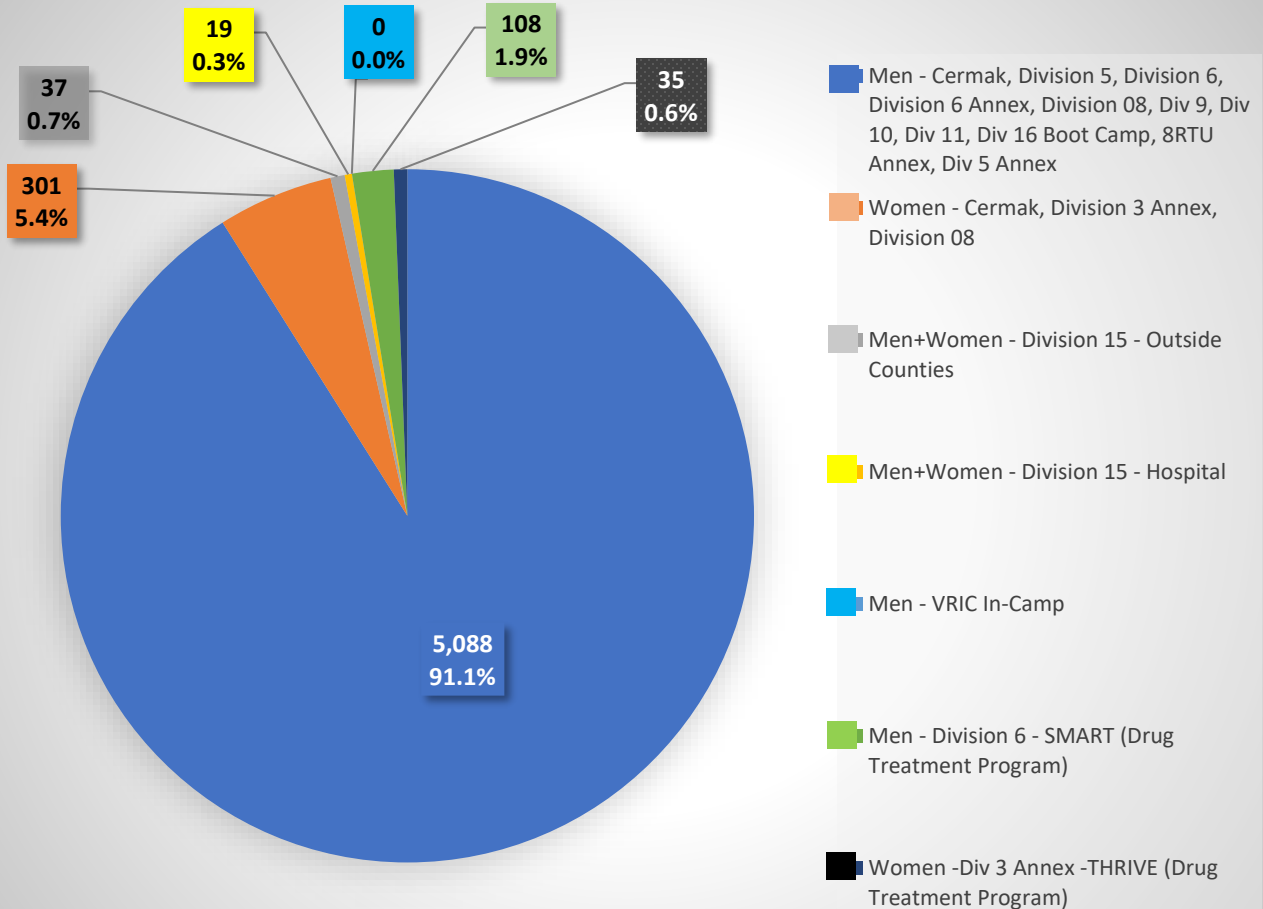

Sheriff's Daily Report

7/3/2023

Under the Custody of the Sheriff	
Total Male and Female	7,379
Jail Population	5,588
Community Corrections	1,791

Jail Population - Behind the Walls

Sheriff's Daily Report

7/3/2023

CCSO Population Demographics

In Confinement

Community Corrections