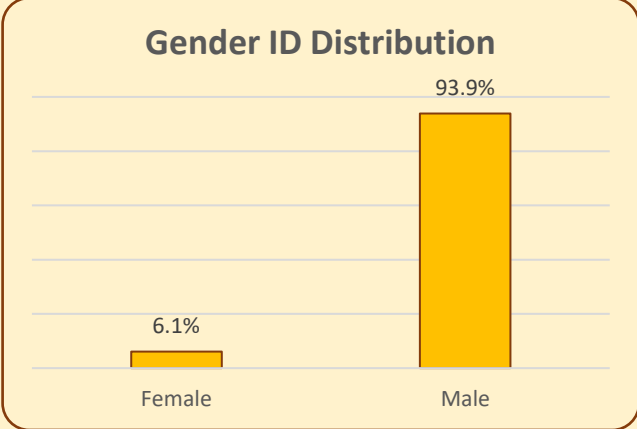

Sheriff's Daily Report

7/3/2023

CCSO Population Demographics

In Confinement