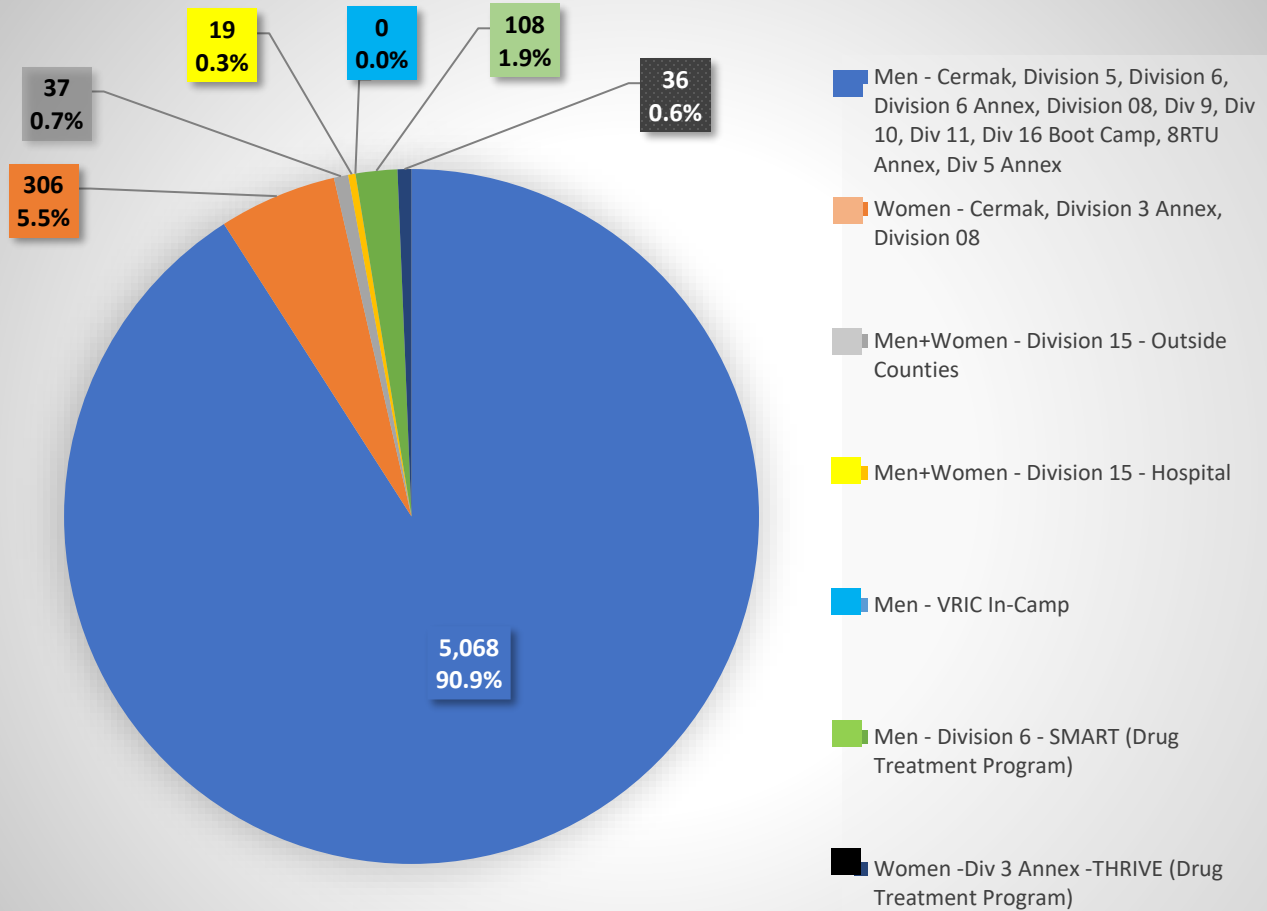

# Sheriff's Daily Report

## 7/4/2023

Under the Custody of the Sheriff	
Total Male and Female	7,378
Jail Population	5,574
Community Corrections	1,804

### Jail Population - Behind the Walls