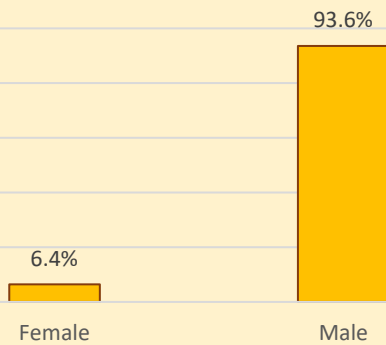

CCSO Population Demographics

In Confinement

Gender ID Distribution