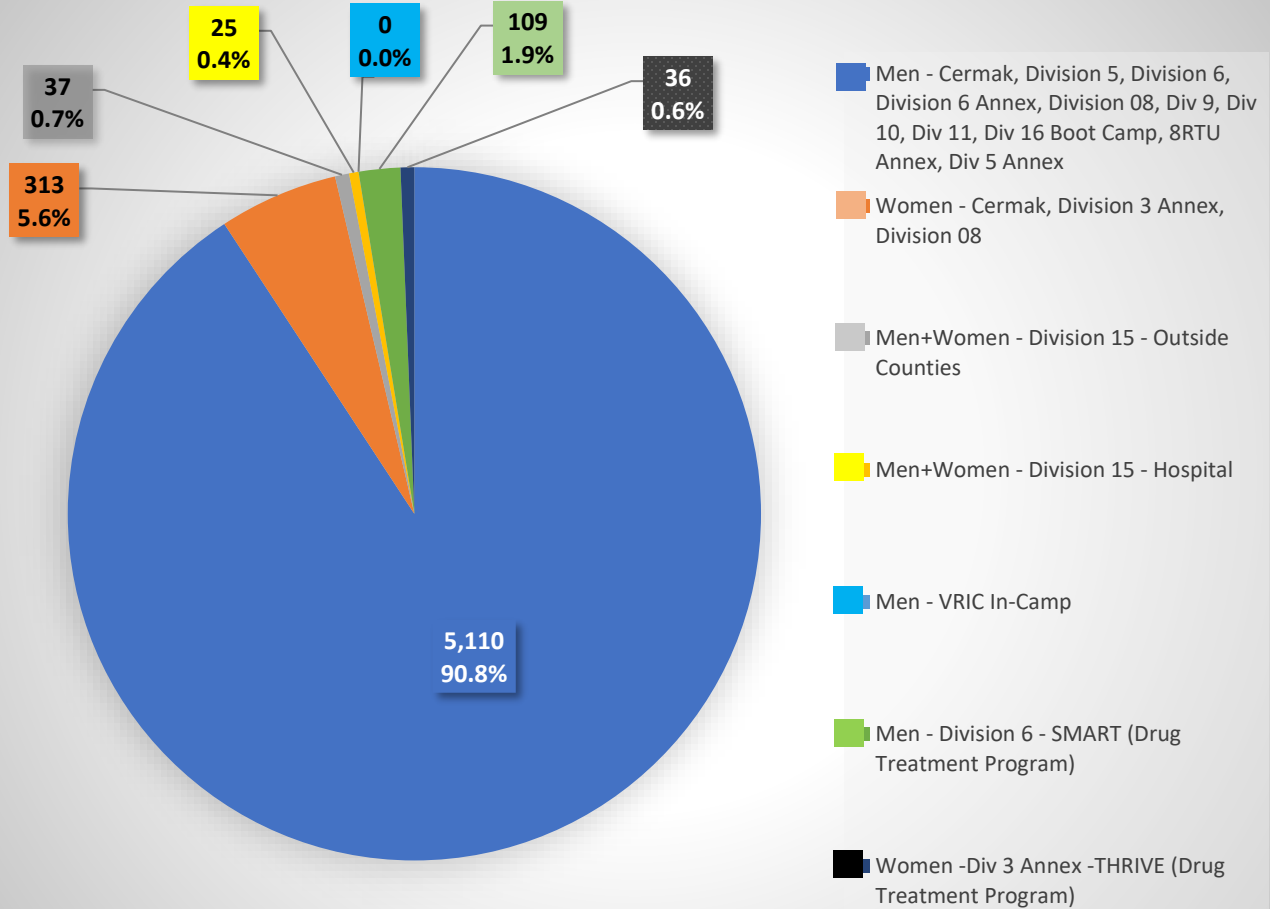

Sheriff's Daily Report

7/5/2023

Under the Custody of the Sheriff	
Total Male and Female	7,432
Jail Population	5,630
Community Corrections	1,802

Jail Population - Behind the Walls

Sheriff's Daily Report

7/5/2023

CCSO Population Demographics