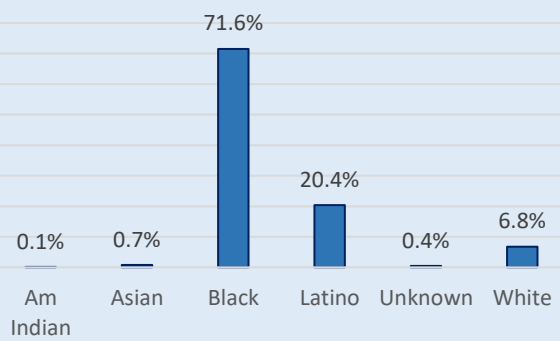

Sheriff's Daily Report

7/8/2023

Under the Custody of the Sheriff	
Total Male and Female	7,388
Jail Population	5,602
Community Corrections	1,786

Jail Population - Behind the Walls

Sheriff's Daily Report

7/8/2023

CCSO Population Demographics

In Confinement

Gender ID Distribution

Race Distribution

Age Distribution

Community Corrections

Gender ID Distribution

Race Distribution

Age Distribution