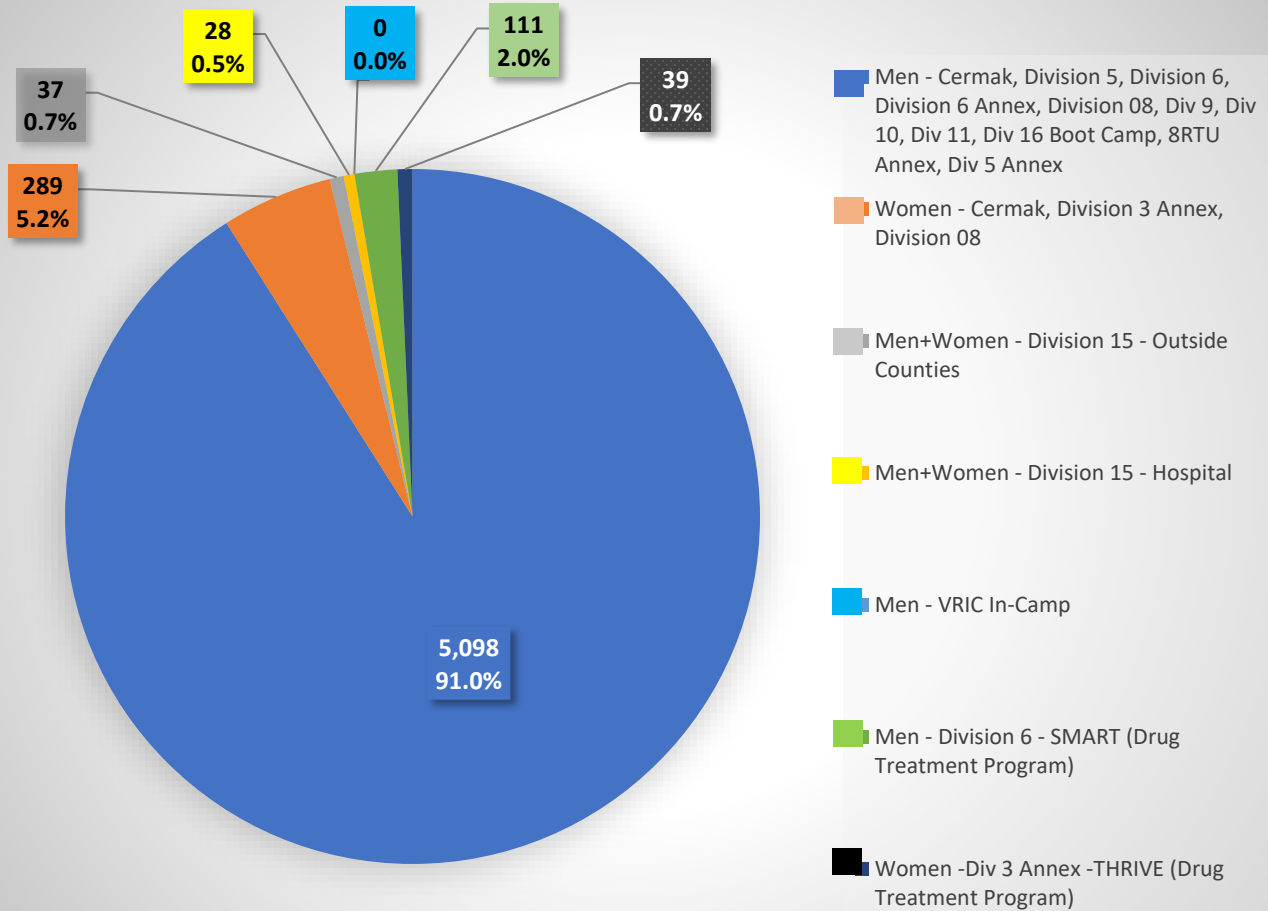

Sheriff's Daily Report

7/8/2023

Under the Custody of the Sheriff	
Total Male and Female	7,388
Jail Population	5,602
Community Corrections	1,786

Jail Population - Behind the Walls

Sheriff's Daily Report

7/8/2023

CCSO Population Demographics

In Confinement

Gender ID Distribution

Race Distribution

Age Distribution

Community Corrections

Gender ID Distribution

Race Distribution

Age Distribution