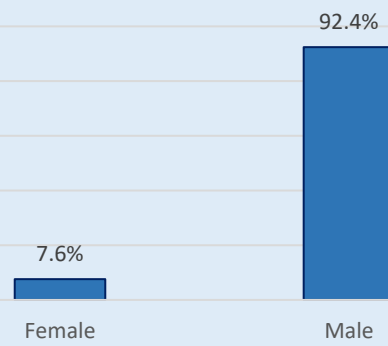

Sheriff's Daily Report

7/8/2023

Under the Custody of the Sheriff	
Total Male and Female	7,388
Jail Population	5,602
Community Corrections	1,786

Jail Population - Behind the Walls

Sheriff's Daily Report

7/8/2023

CCSO Population Demographics

In Confinement

Gender ID Distribution

Race Distribution

Age Distribution

Community Corrections

Gender ID Distribution

Race Distribution

Age Distribution