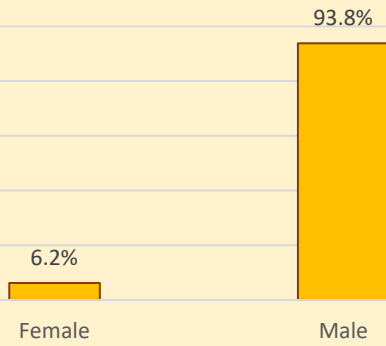

Sheriff's Daily Report

7/8/2023

Under the Custody of the Sheriff	
Total Male and Female	7,388
Jail Population	5,602
Community Corrections	1,786

Jail Population - Behind the Walls

Sheriff's Daily Report

7/8/2023

CCSO Population Demographics

In Confinement

Gender ID Distribution

Race Distribution

Age Distribution

Community Corrections

Gender ID Distribution

Race Distribution

Age Distribution