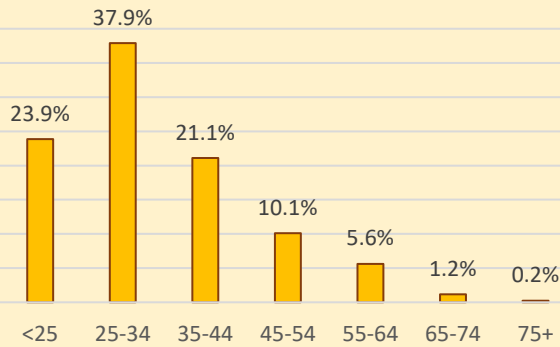

Sheriff's Daily Report

7/8/2023

Under the Custody of the Sheriff	
Total Male and Female	7,388
Jail Population	5,602
Community Corrections	1,786

Jail Population - Behind the Walls

Sheriff's Daily Report

7/8/2023

CCSO Population Demographics

In Confinement

Gender ID Distribution

Race Distribution

Age Distribution

Community Corrections

Gender ID Distribution

Race Distribution

Age Distribution