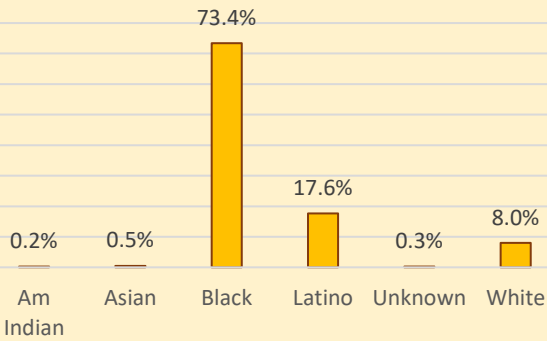

Sheriff's Daily Report

7/8/2023

Under the Custody of the Sheriff	
Total Male and Female	7,388
Jail Population	5,602
Community Corrections	1,786

Jail Population - Behind the Walls

Sheriff's Daily Report

7/8/2023

CCSO Population Demographics

In Confinement

Gender ID Distribution

Race Distribution

Age Distribution

Community Corrections

Gender ID Distribution

Race Distribution

Age Distribution