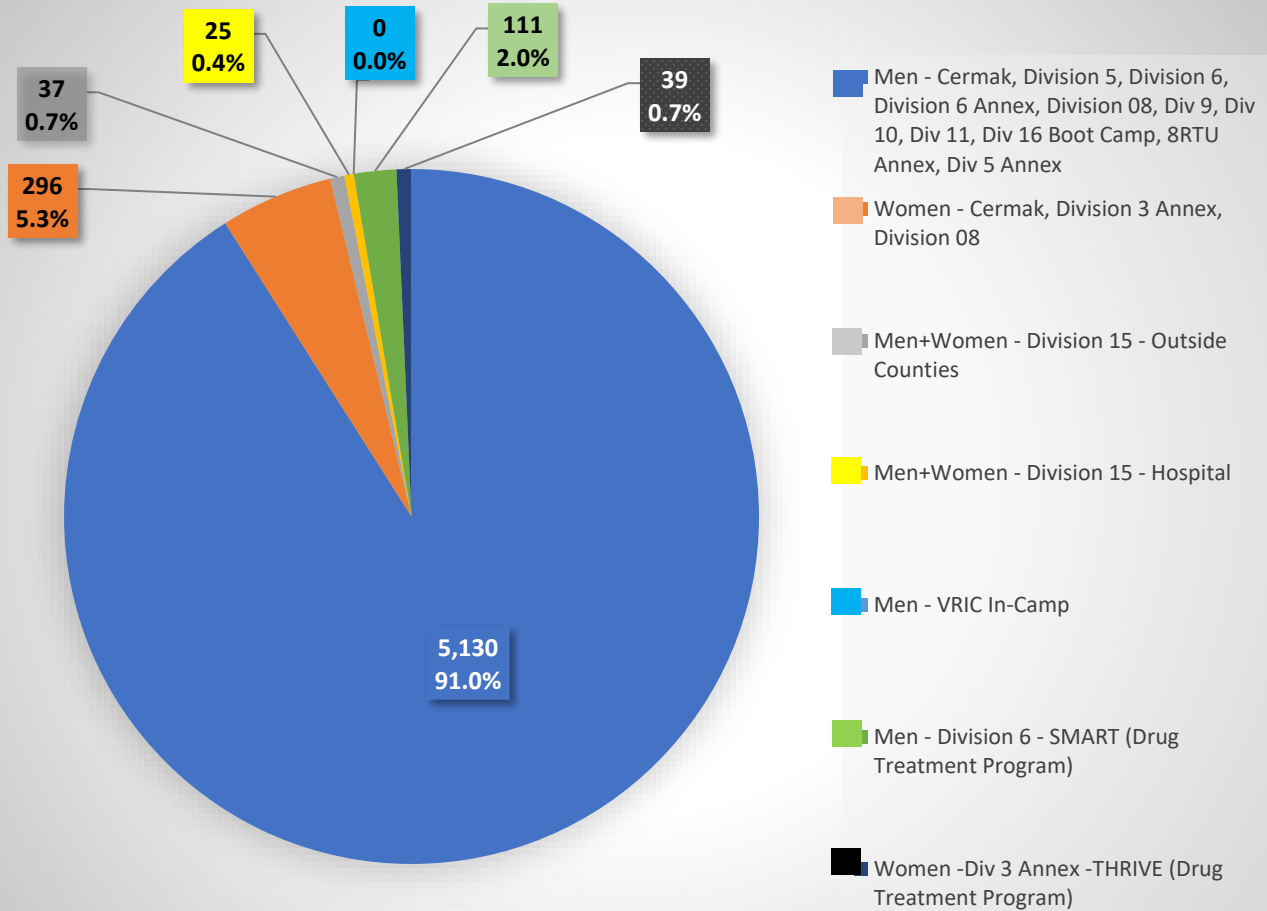

Sheriff's Daily Report

7/9/2023

Under the Custody of the Sheriff	
Total Male and Female	7,431
Jail Population	5,638
Community Corrections	1,793

Jail Population - Behind the Walls

Sheriff's Daily Report

7/9/2023

CCSO Population Demographics