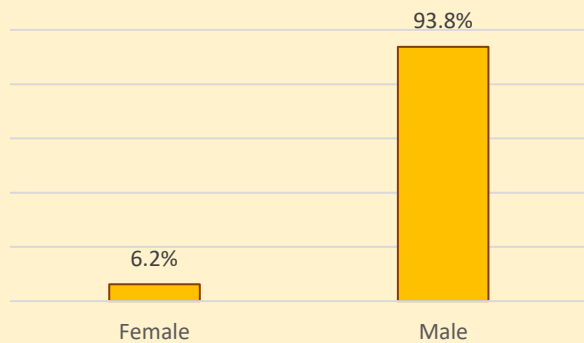

Sheriff's Daily Report

7/11/2023

CCSO Population Demographics

In Confinement

Gender ID Distribution