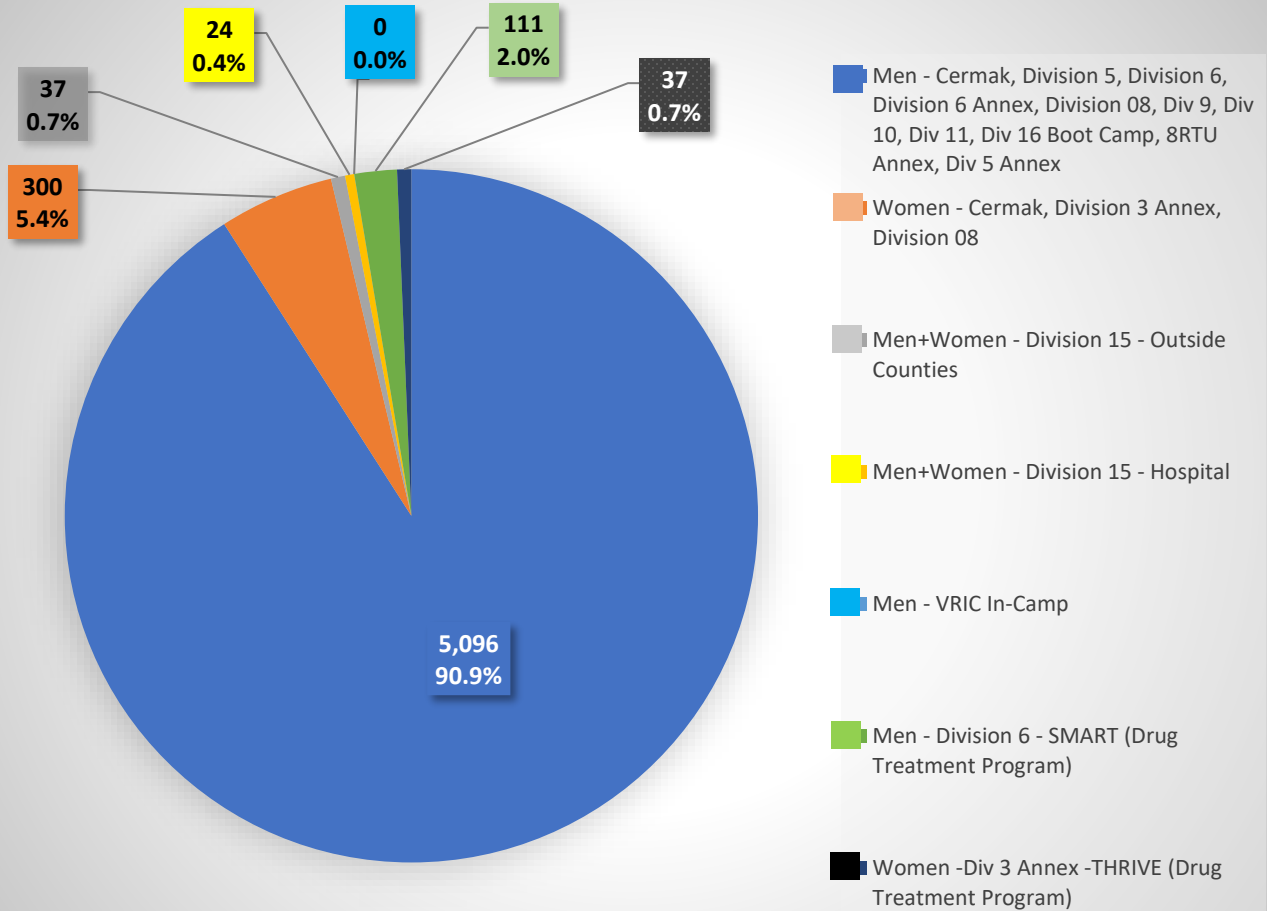

# Sheriff's Daily Report

## 7/11/2023

Under the Custody of the Sheriff	
<b>Total Male and Female</b>	<b>7,399</b>
Jail Population	5,605
Community Corrections	1,794

### Jail Population - Behind the Walls