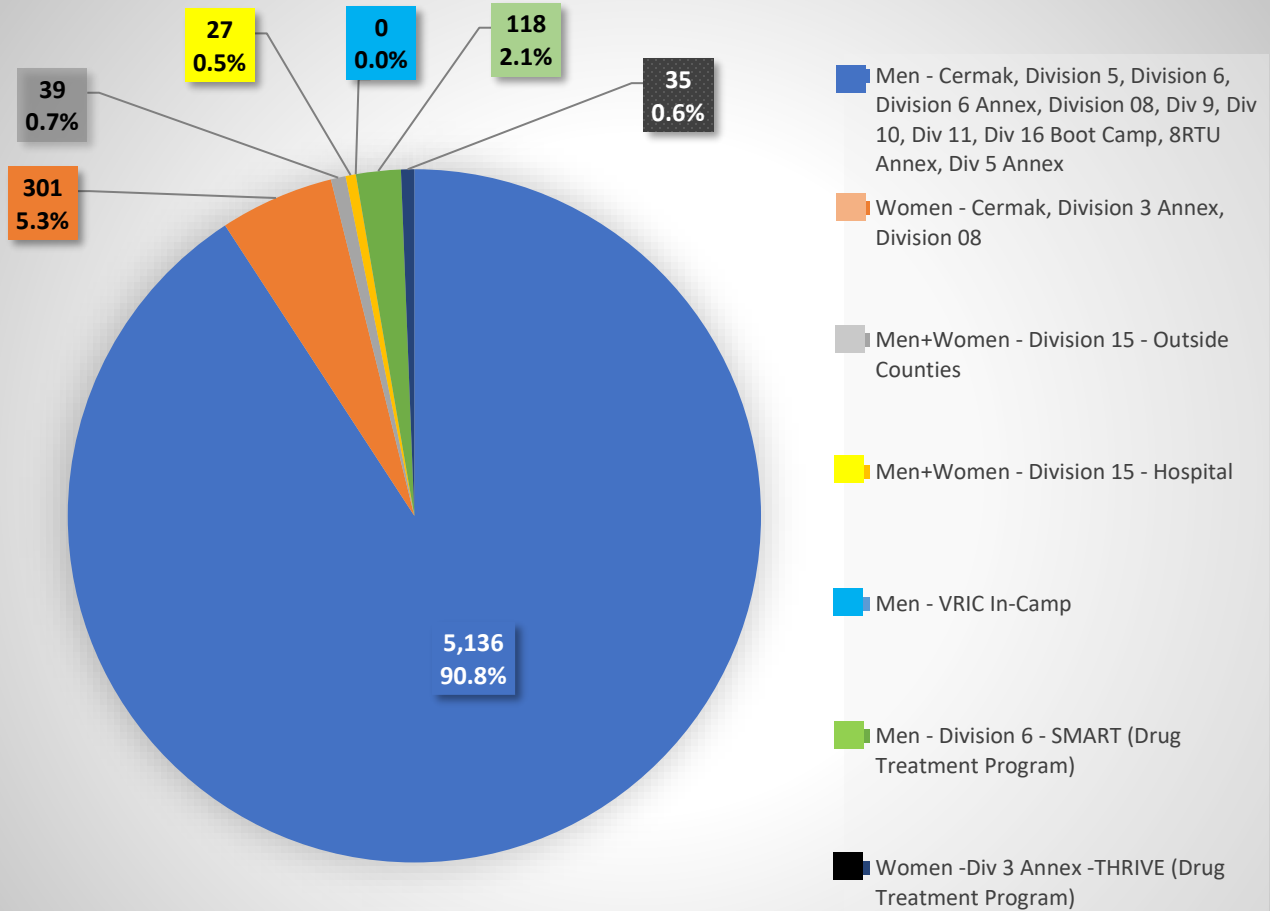

Sheriff's Daily Report

7/16/2023

Under the Custody of the Sheriff	
Total Male and Female	7,452
Jail Population	5,656
Community Corrections	1,796

Jail Population - Behind the Walls

Sheriff's Daily Report

7/16/2023

CCSO Population Demographics

In Confinement

Gender ID Distribution

Race Distribution

Age Distribution

Community Corrections

Gender ID Distribution

Race Distribution

Age Distribution