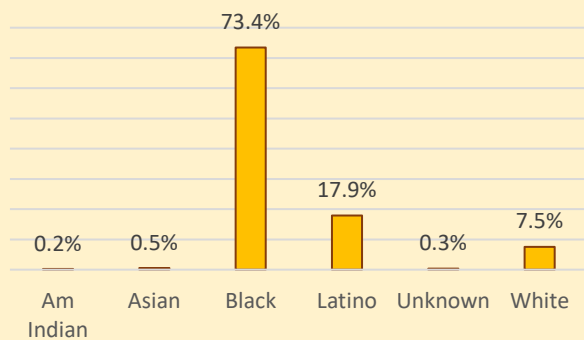

Sheriff's Daily Report

7/16/2023

Under the Custody of the Sheriff	
Total Male and Female	7,452
Jail Population	5,656
Community Corrections	1,796

Jail Population - Behind the Walls

Sheriff's Daily Report

7/16/2023

CCSO Population Demographics

In Confinement

Gender ID Distribution

Race Distribution

Age Distribution

Community Corrections

Gender ID Distribution

Race Distribution

Age Distribution