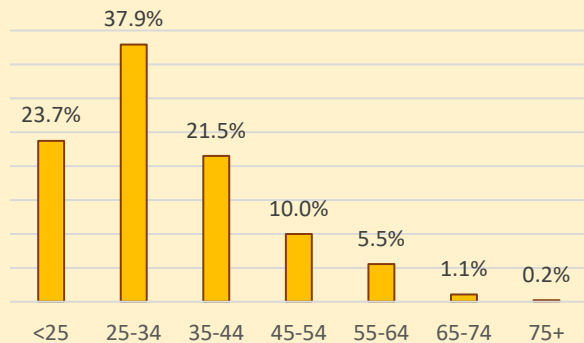

Sheriff's Daily Report

7/16/2023

Under the Custody of the Sheriff	
Total Male and Female	7,452
Jail Population	5,656
Community Corrections	1,796

Jail Population - Behind the Walls

Sheriff's Daily Report

7/16/2023

CCSO Population Demographics

In Confinement

Gender ID Distribution

Race Distribution

Age Distribution

Community Corrections

Gender ID Distribution

Race Distribution

Age Distribution