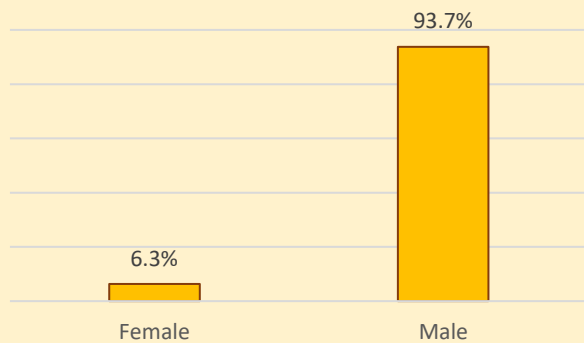

Sheriff's Daily Report

7/16/2023

Under the Custody of the Sheriff	
Total Male and Female	7,452
Jail Population	5,656
Community Corrections	1,796

Jail Population - Behind the Walls

Sheriff's Daily Report

7/16/2023

CCSO Population Demographics

In Confinement

Gender ID Distribution

Race Distribution

Age Distribution

Community Corrections

Gender ID Distribution

Race Distribution

Age Distribution