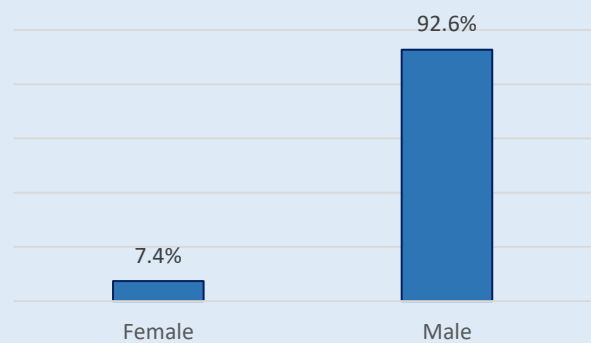

Sheriff's Daily Report

7/16/2023

Under the Custody of the Sheriff	
Total Male and Female	7,452
Jail Population	5,656
Community Corrections	1,796

Jail Population - Behind the Walls

Sheriff's Daily Report

7/16/2023

CCSO Population Demographics

In Confinement

Gender ID Distribution

Race Distribution

Age Distribution

Community Corrections

Gender ID Distribution

Race Distribution

Age Distribution