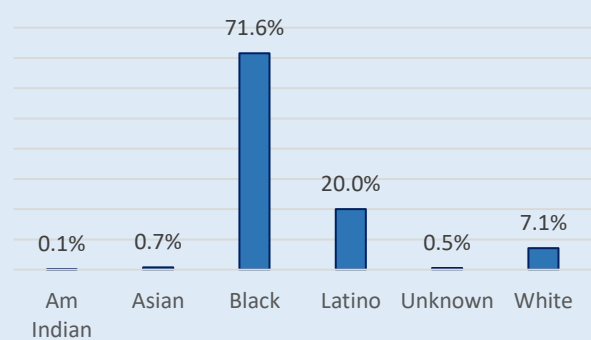

Sheriff's Daily Report

7/16/2023

Under the Custody of the Sheriff	
Total Male and Female	7,452
Jail Population	5,656
Community Corrections	1,796

Jail Population - Behind the Walls

Sheriff's Daily Report

7/16/2023

CCSO Population Demographics

In Confinement

Gender ID Distribution

Race Distribution

Age Distribution

Community Corrections

Gender ID Distribution

Race Distribution

Age Distribution