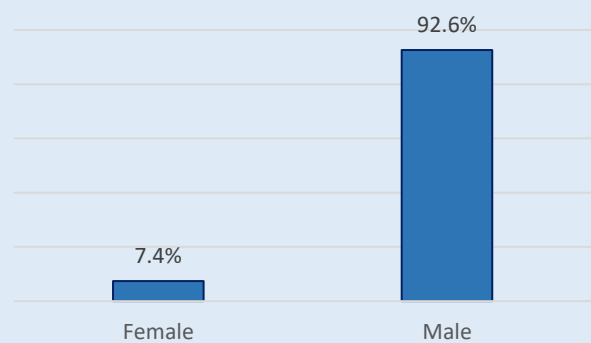

Sheriff's Daily Report

7/22/2023

Under the Custody of the Sheriff	
Total Male and Female	7,375
Jail Population	5,584
Community Corrections	1,791

Jail Population - Behind the Walls

Sheriff's Daily Report

7/22/2023

CCSO Population Demographics

In Confinement

Gender ID Distribution

Race Distribution

Age Distribution

Community Corrections

Gender ID Distribution

Race Distribution

Age Distribution