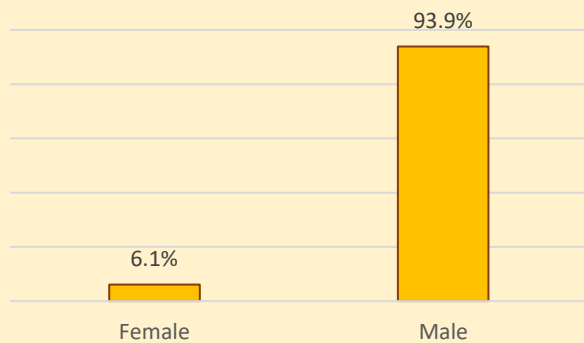

Sheriff's Daily Report

7/22/2023

Under the Custody of the Sheriff	
Total Male and Female	7,375
Jail Population	5,584
Community Corrections	1,791

Jail Population - Behind the Walls

Sheriff's Daily Report

7/22/2023

CCSO Population Demographics

In Confinement

Gender ID Distribution

Race Distribution

Age Distribution

Community Corrections

Gender ID Distribution

Race Distribution

Age Distribution