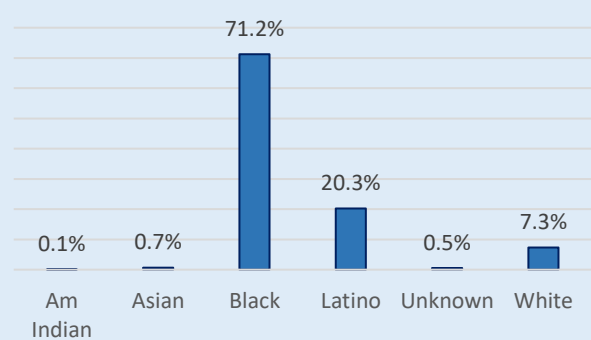

Sheriff's Daily Report

7/22/2023

Under the Custody of the Sheriff	
Total Male and Female	7,375
Jail Population	5,584
Community Corrections	1,791

Jail Population - Behind the Walls

Sheriff's Daily Report

7/22/2023

CCSO Population Demographics

In Confinement

Gender ID Distribution

Race Distribution

Age Distribution

Community Corrections

Gender ID Distribution

Race Distribution

Age Distribution