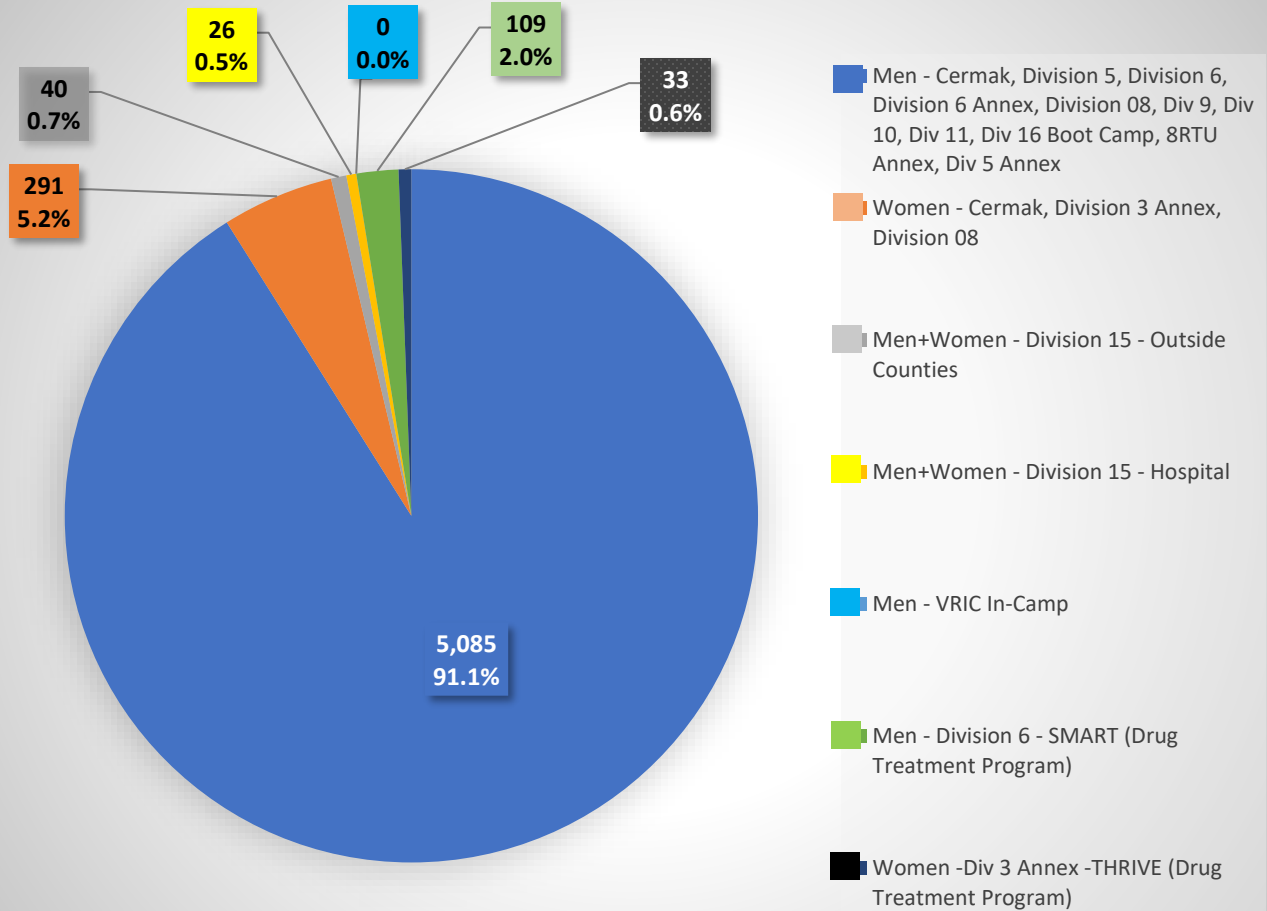

Sheriff's Daily Report

7/22/2023

Under the Custody of the Sheriff	
Total Male and Female	7,375
Jail Population	5,584
Community Corrections	1,791

Jail Population - Behind the Walls

Sheriff's Daily Report

7/22/2023

CCSO Population Demographics

In Confinement

Gender ID Distribution

Race Distribution

Age Distribution

Community Corrections

Gender ID Distribution

Race Distribution

Age Distribution