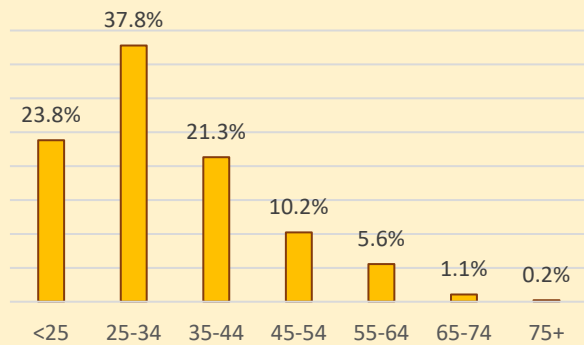

Sheriff's Daily Report

7/22/2023

Under the Custody of the Sheriff	
Total Male and Female	7,375
Jail Population	5,584
Community Corrections	1,791

Jail Population - Behind the Walls

Sheriff's Daily Report

7/22/2023

CCSO Population Demographics

In Confinement

Gender ID Distribution

Race Distribution

Age Distribution

Community Corrections

Gender ID Distribution

Race Distribution

Age Distribution