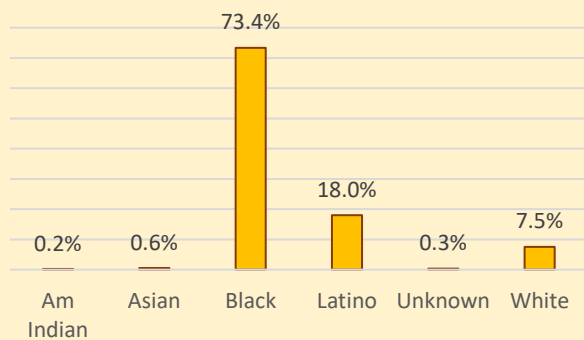

Sheriff's Daily Report

7/22/2023

Under the Custody of the Sheriff	
Total Male and Female	7,375
Jail Population	5,584
Community Corrections	1,791

Jail Population - Behind the Walls

Sheriff's Daily Report

7/22/2023

CCSO Population Demographics

In Confinement

Gender ID Distribution

Race Distribution

Age Distribution

Community Corrections

Gender ID Distribution

Race Distribution

Age Distribution