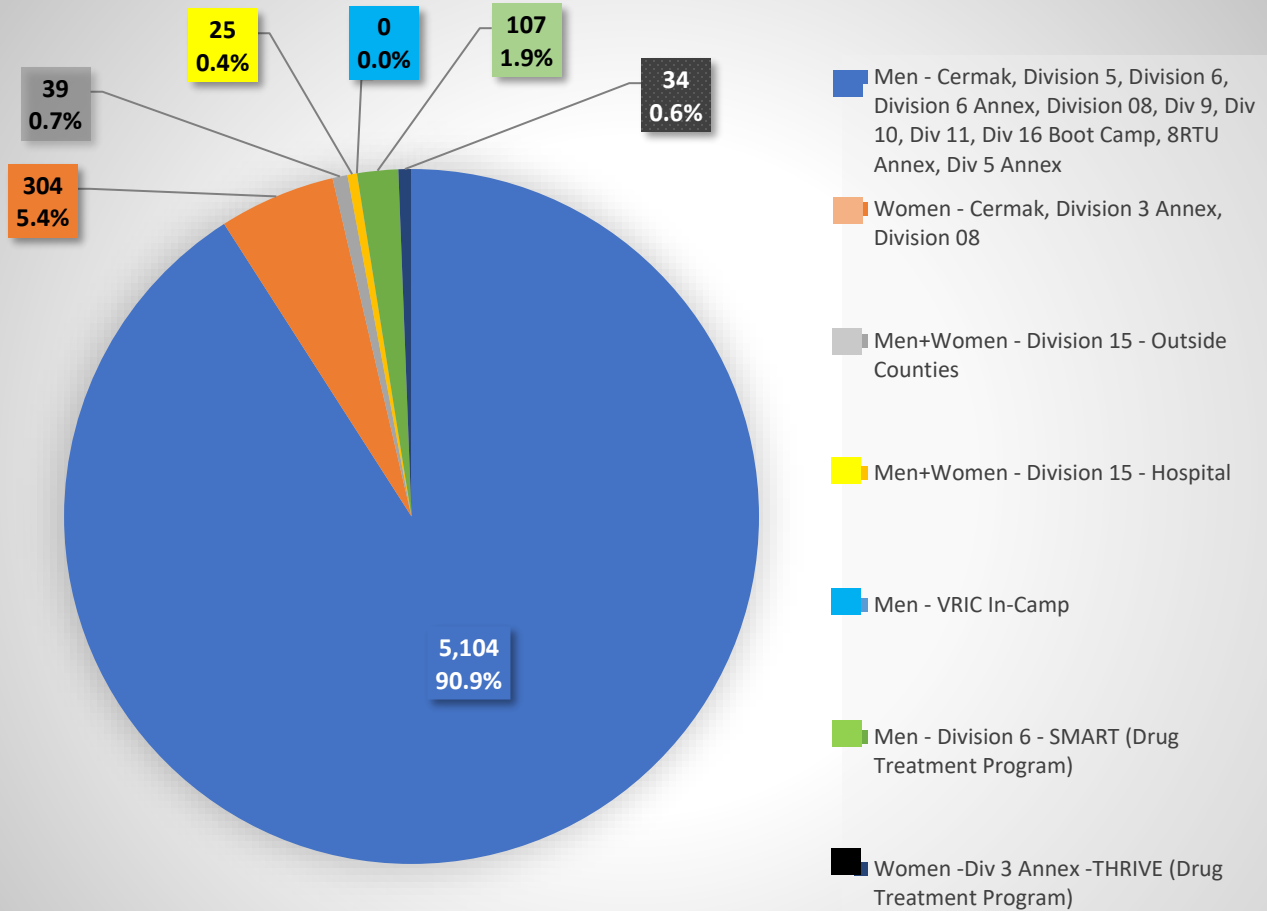

Sheriff's Daily Report

7/30/2023

Under the Custody of the Sheriff	
Total Male and Female	7,432
Jail Population	5,613
Community Corrections	1,819

Jail Population - Behind the Walls

Sheriff's Daily Report

7/30/2023

CCSO Population Demographics

In Confinement

Gender ID Distribution

Race Distribution

Age Distribution

Community Corrections

Gender ID Distribution

Race Distribution

Age Distribution