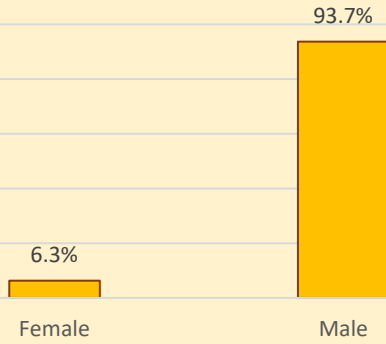

Sheriff's Daily Report

7/30/2023

Under the Custody of the Sheriff	
Total Male and Female	7,432
Jail Population	5,613
Community Corrections	1,819

Jail Population - Behind the Walls

Sheriff's Daily Report

7/30/2023

CCSO Population Demographics

In Confinement

Gender ID Distribution

Race Distribution

Age Distribution

Community Corrections

Gender ID Distribution

Race Distribution

Age Distribution