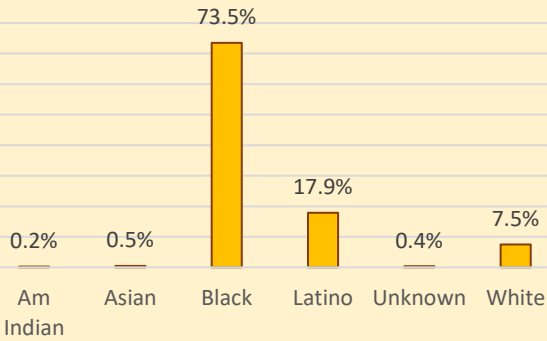

Sheriff's Daily Report

7/30/2023

Under the Custody of the Sheriff	
Total Male and Female	7,432
Jail Population	5,613
Community Corrections	1,819

Jail Population - Behind the Walls

Sheriff's Daily Report

7/30/2023

CCSO Population Demographics

In Confinement

Gender ID Distribution

Race Distribution

Age Distribution

Community Corrections

Gender ID Distribution

Race Distribution

Age Distribution