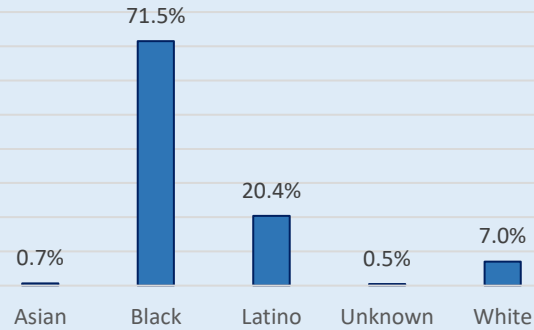

Sheriff's Daily Report

7/30/2023

Under the Custody of the Sheriff	
Total Male and Female	7,432
Jail Population	5,613
Community Corrections	1,819

Jail Population - Behind the Walls

Sheriff's Daily Report

7/30/2023

CCSO Population Demographics

In Confinement

Gender ID Distribution

Race Distribution

Age Distribution

Community Corrections

Gender ID Distribution

Race Distribution

Age Distribution