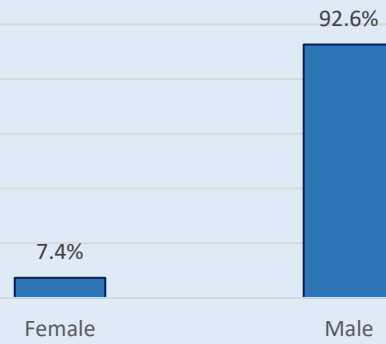

Sheriff's Daily Report

7/30/2023

Under the Custody of the Sheriff	
Total Male and Female	7,432
Jail Population	5,613
Community Corrections	1,819

Jail Population - Behind the Walls

Sheriff's Daily Report

7/30/2023

CCSO Population Demographics

In Confinement

Gender ID Distribution

Race Distribution

Age Distribution

Community Corrections

Gender ID Distribution

Race Distribution

Age Distribution