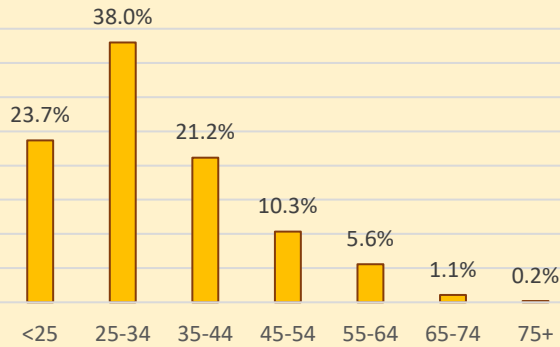

Sheriff's Daily Report

7/30/2023

Under the Custody of the Sheriff	
Total Male and Female	7,432
Jail Population	5,613
Community Corrections	1,819

Jail Population - Behind the Walls

Sheriff's Daily Report

7/30/2023

CCSO Population Demographics

In Confinement

Gender ID Distribution

Race Distribution

Age Distribution

Community Corrections

Gender ID Distribution

Race Distribution

Age Distribution