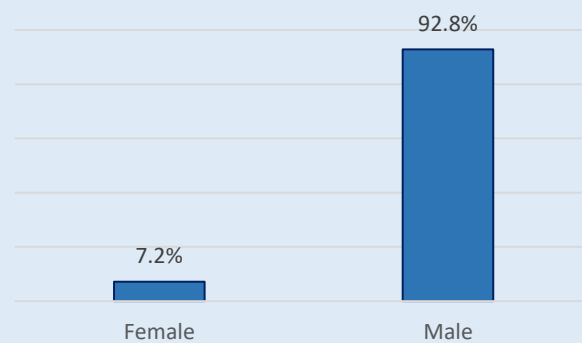

Sheriff's Daily Report

8/7/2023

| Under the Custody of the Sheriff | |
|----------------------------------|-------|
| Total Male and Female | 7,499 |
| Jail Population | 5,666 |
| Community Corrections | 1,833 |

Jail Population - Behind the Walls

Sheriff's Daily Report

8/7/2023

CCSO Population Demographics

In Confinement

Gender ID Distribution

Race Distribution

Age Distribution

Community Corrections

Gender ID Distribution

Race Distribution

Age Distribution