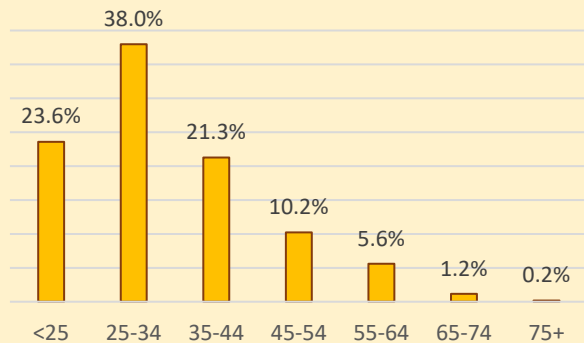

Sheriff's Daily Report

8/7/2023

| Under the Custody of the Sheriff | |
|----------------------------------|-------|
| Total Male and Female | 7,499 |
| Jail Population | 5,666 |
| Community Corrections | 1,833 |

Jail Population - Behind the Walls

Sheriff's Daily Report

8/7/2023

CCSO Population Demographics

In Confinement

Gender ID Distribution

Race Distribution

Age Distribution

Community Corrections

Gender ID Distribution

Race Distribution

Age Distribution