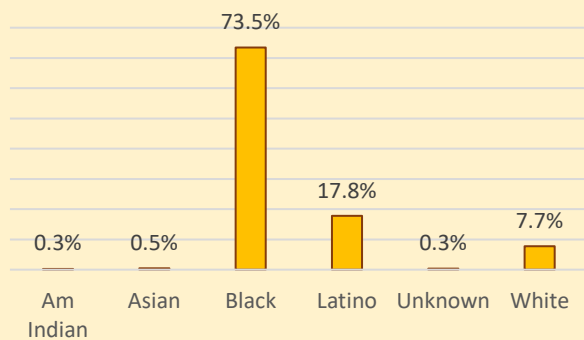

Sheriff's Daily Report

8/7/2023

| Under the Custody of the Sheriff | |
|----------------------------------|-------|
| Total Male and Female | 7,499 |
| Jail Population | 5,666 |
| Community Corrections | 1,833 |

Jail Population - Behind the Walls

Sheriff's Daily Report

8/7/2023

CCSO Population Demographics

In Confinement

Gender ID Distribution

Race Distribution

Age Distribution

Community Corrections

Gender ID Distribution

Race Distribution

Age Distribution