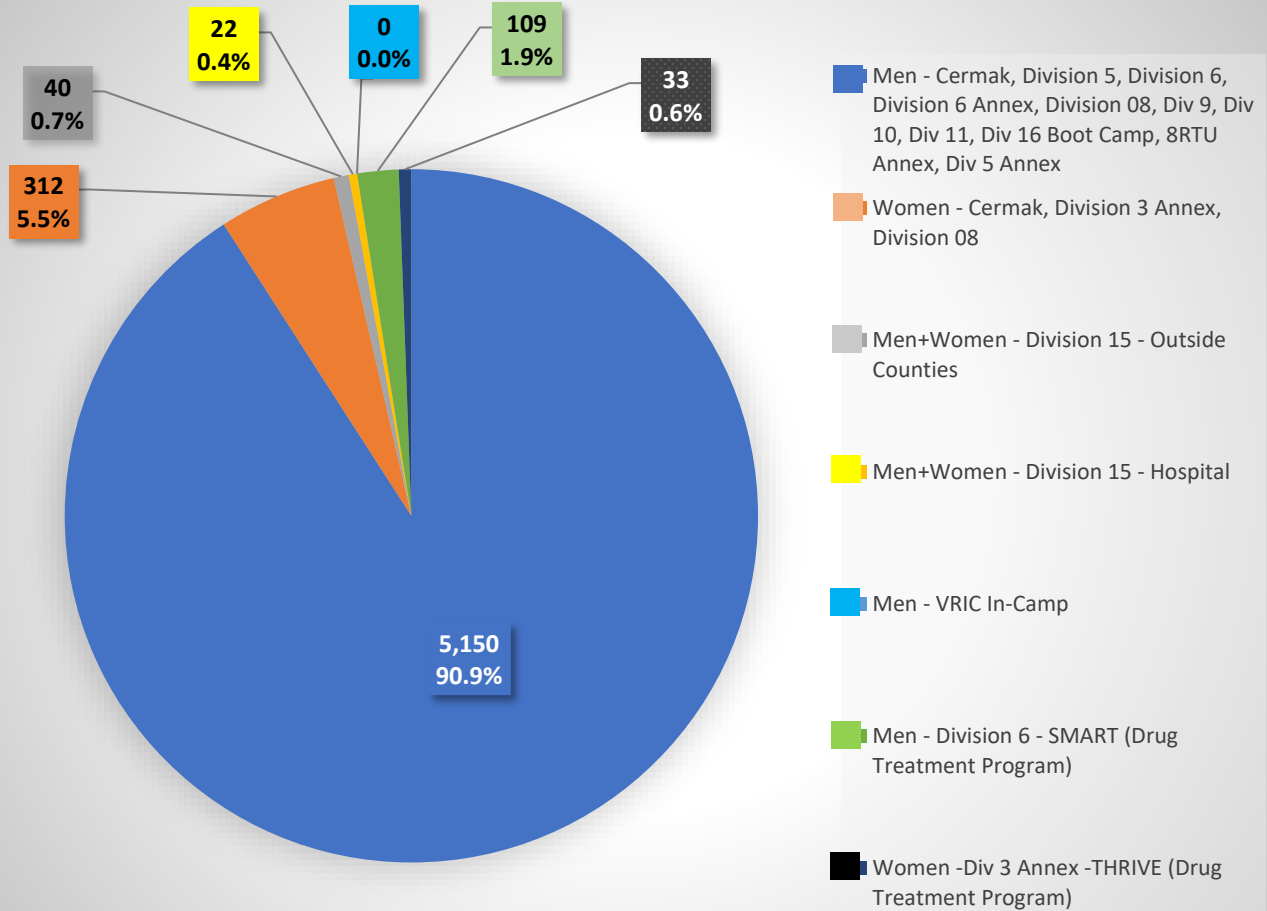

Sheriff's Daily Report

8/7/2023

| Under the Custody of the Sheriff | |
|----------------------------------|-------|
| Total Male and Female | 7,499 |
| Jail Population | 5,666 |
| Community Corrections | 1,833 |

Jail Population - Behind the Walls

Sheriff's Daily Report

8/7/2023

CCSO Population Demographics

In Confinement

Gender ID Distribution

Race Distribution

Age Distribution

Community Corrections

Gender ID Distribution

Race Distribution

Age Distribution