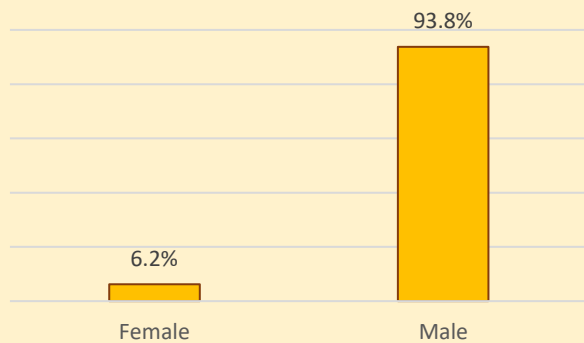

Sheriff's Daily Report

8/7/2023

| Under the Custody of the Sheriff | |
|----------------------------------|-------|
| Total Male and Female | 7,499 |
| Jail Population | 5,666 |
| Community Corrections | 1,833 |

Jail Population - Behind the Walls

Sheriff's Daily Report

8/7/2023

CCSO Population Demographics

In Confinement

Gender ID Distribution

Race Distribution

Age Distribution

Community Corrections

Gender ID Distribution

Race Distribution

Age Distribution