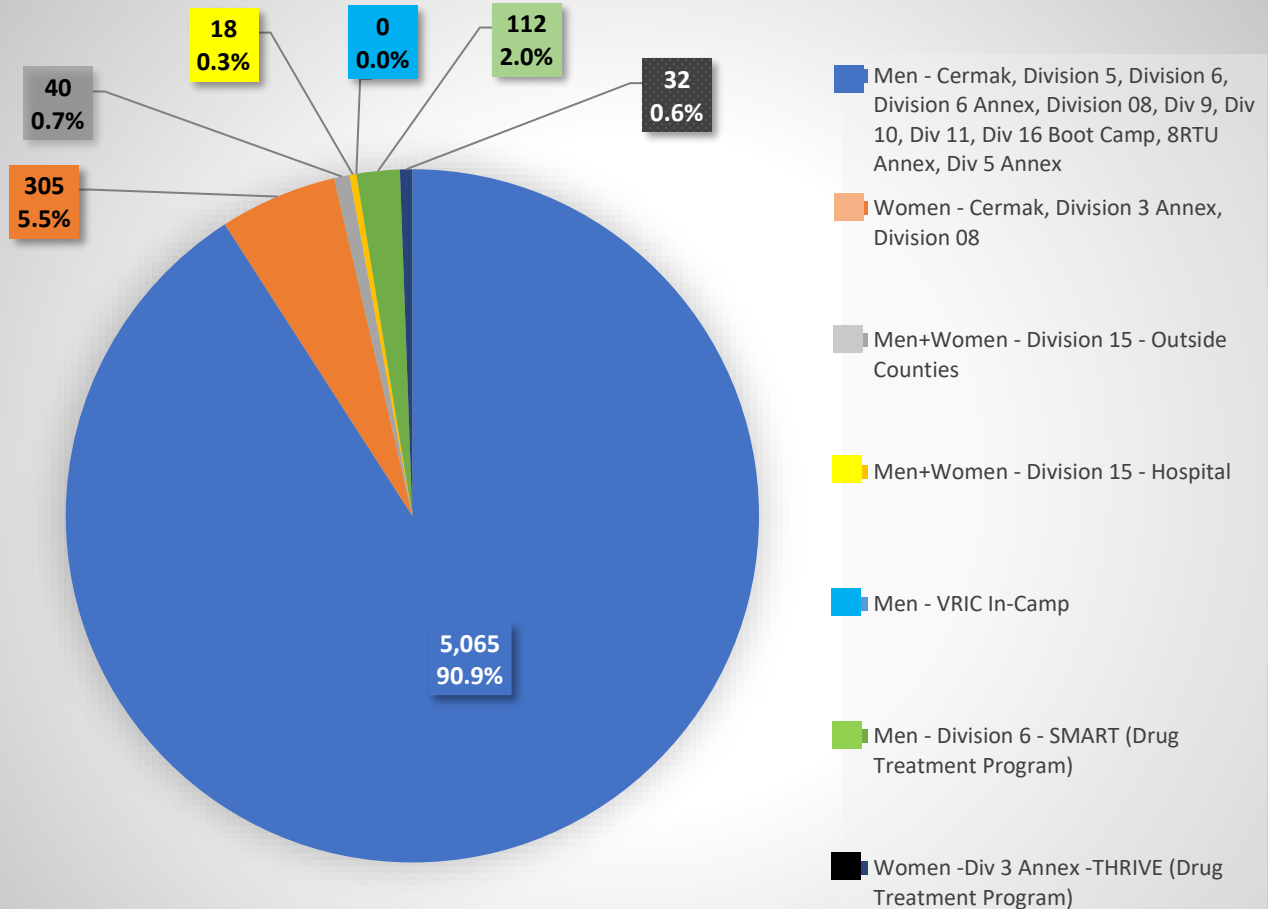

Sheriff's Daily Report

8/8/2023

Under the Custody of the Sheriff	
Total Male and Female	7,410
Jail Population	5,572
Community Corrections	1,838

Jail Population - Behind the Walls

Sheriff's Daily Report

8/8/2023

CCSO Population Demographics